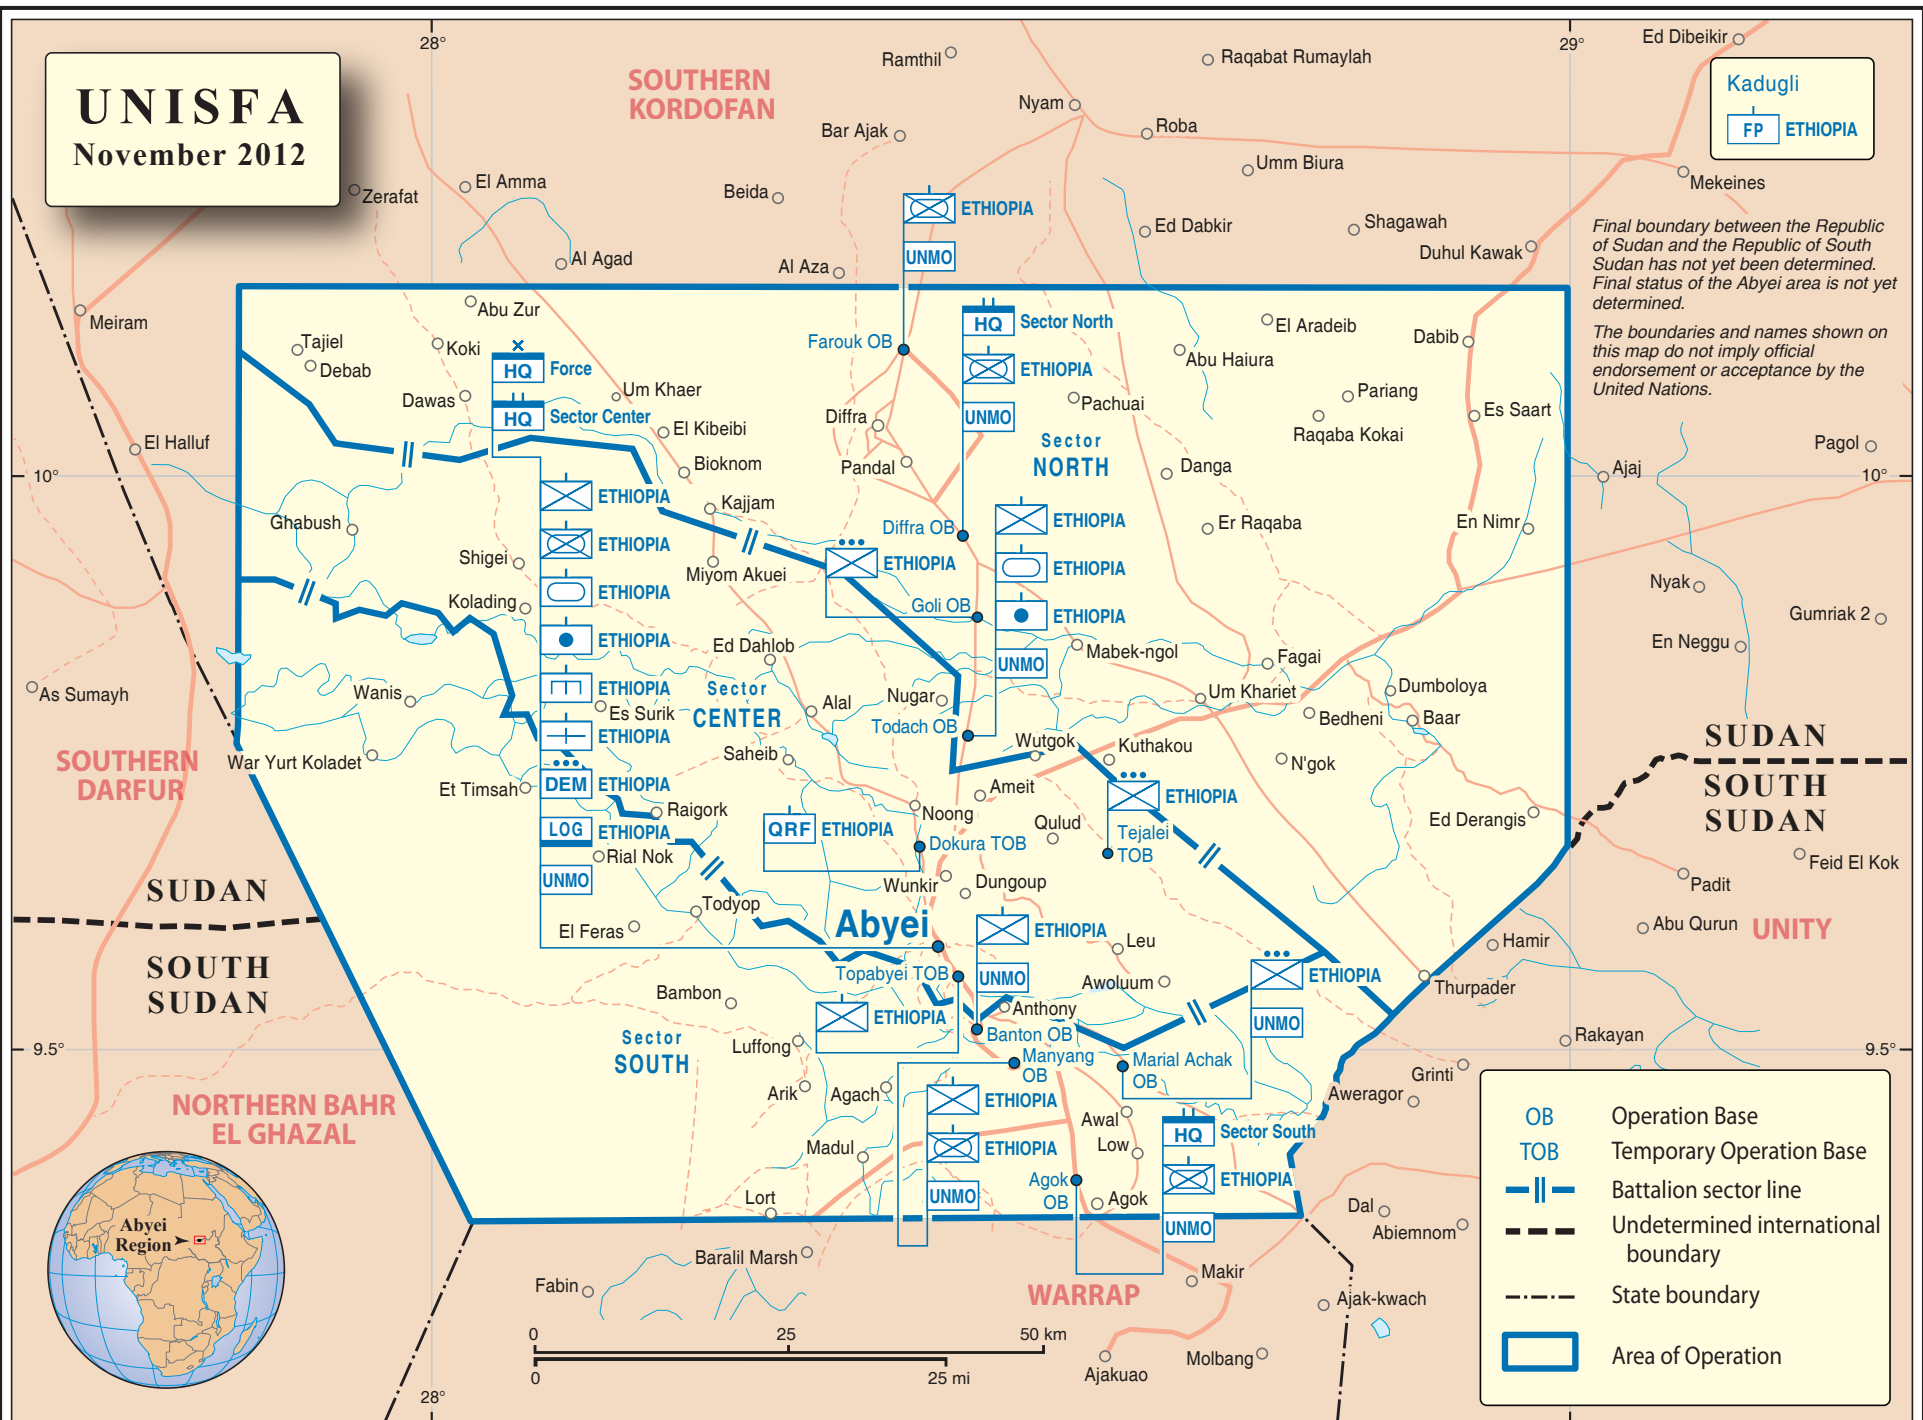

# UNISFA

November 2012

Final boundary between the Republic of Sudan and the Republic of South Sudan has not yet been determined. Final status of the Abyei area is not yet determined.

The boundaries and names shown on this map do not imply official endorsement or acceptance by the United Nations.

OB	Operation Base
TOB	Temporary Operation Base
—  —	Battalion sector line
- - - -	Undetermined international boundary
- . - . - .	State boundary
[ ]	Area of Operation