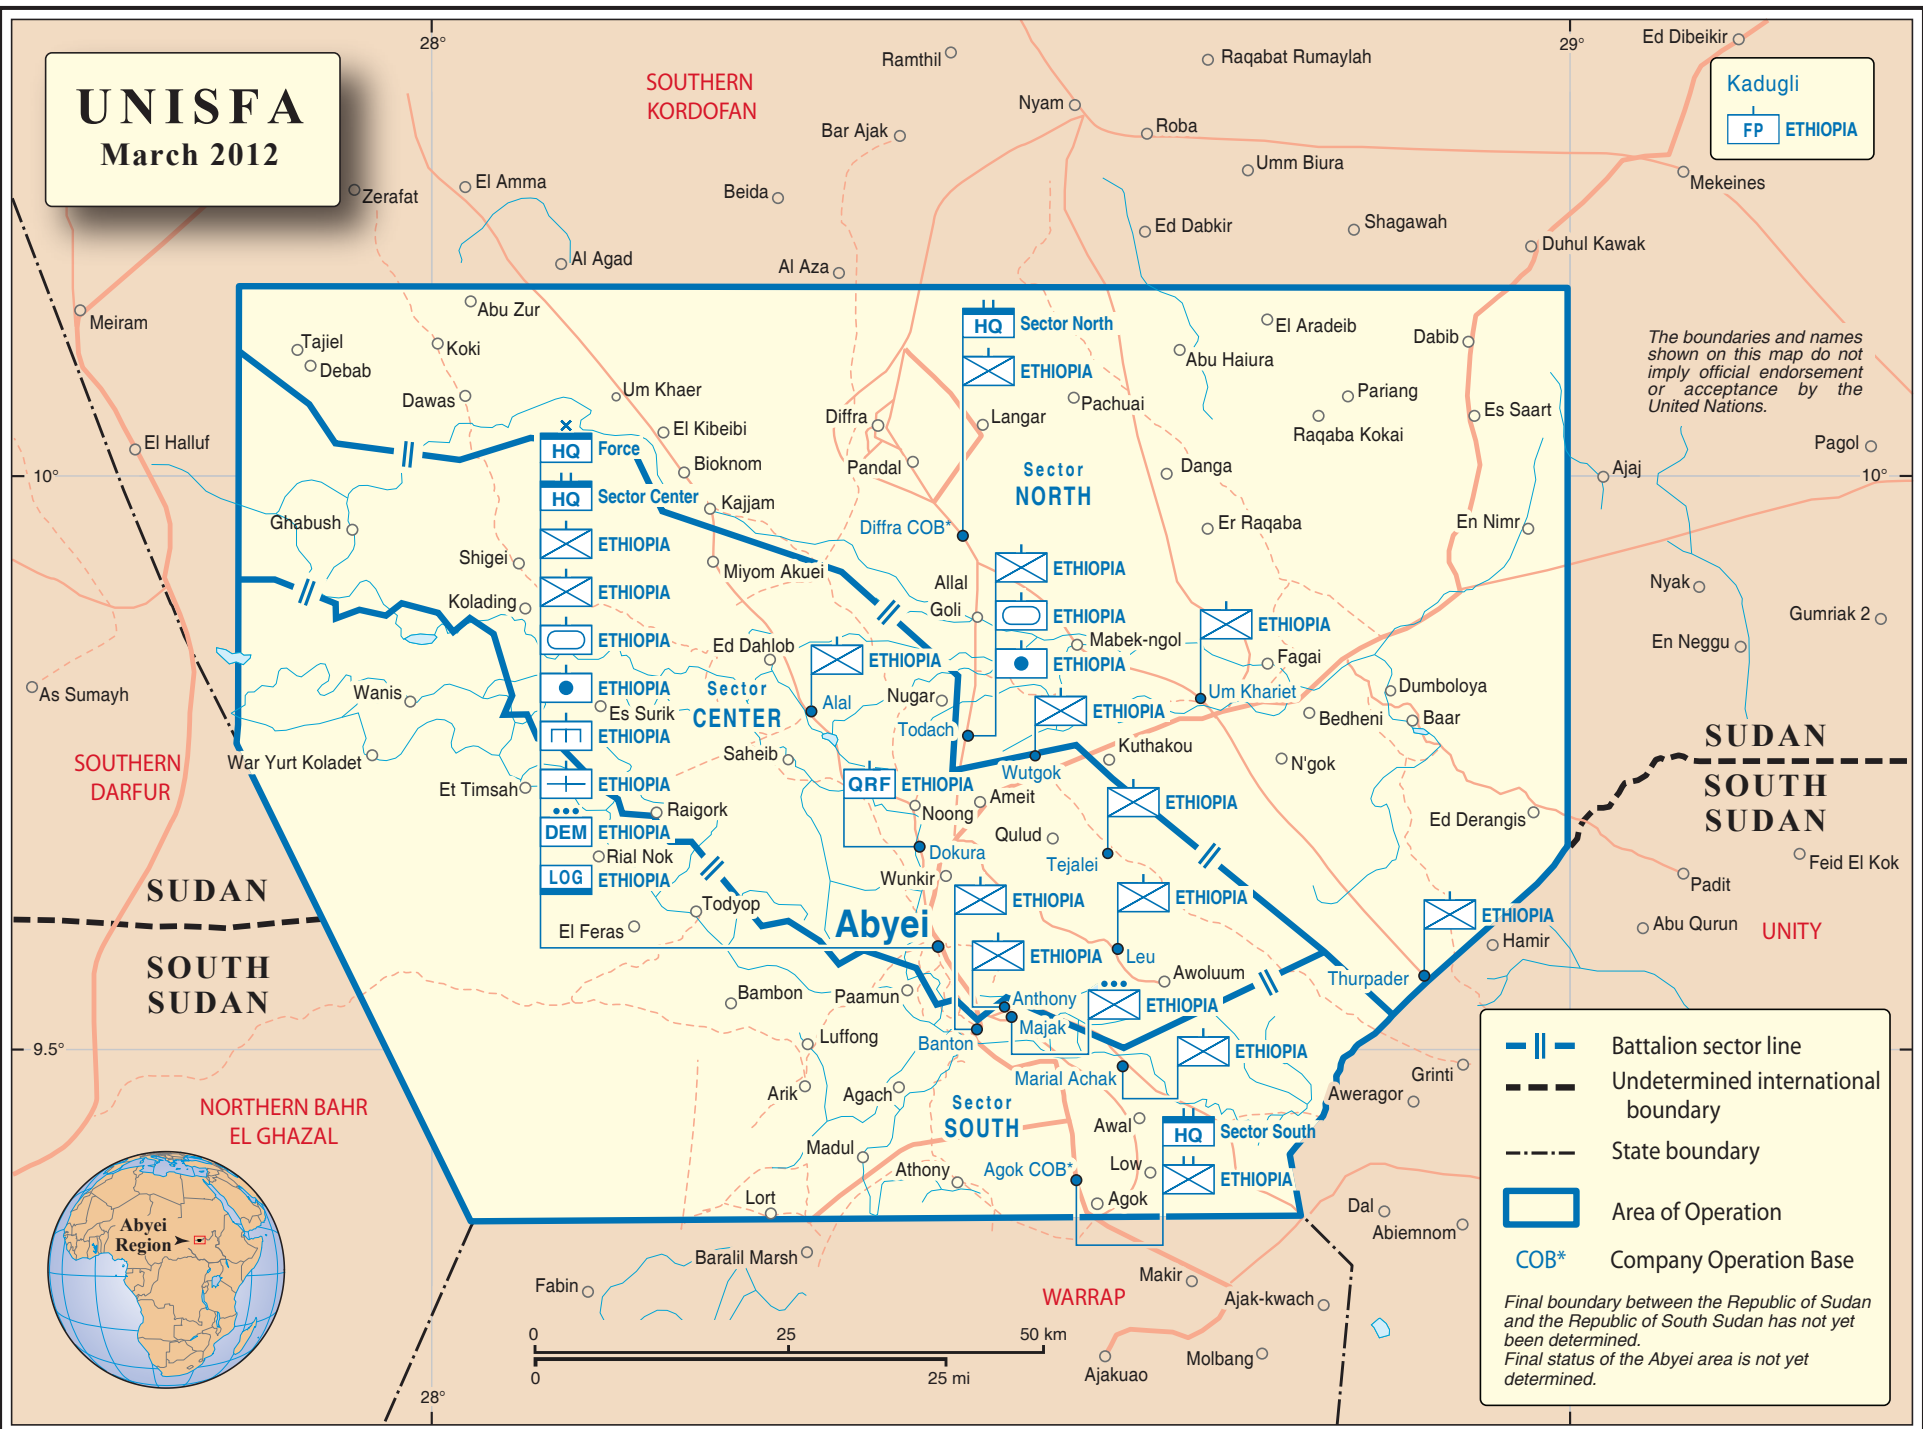

UNISFA

March 2012

SOUTHERN KORDOFAN

Kadugli
FP ETHIOPIA

The boundaries and names shown on this map do not imply official endorsement or acceptance by the United Nations.

—||— Battalion sector line
 Undetermined international boundary
 State boundary
 Area of Operation
COB* Company Operation Base

*Final boundary between the Republic of Sudan and the Republic of South Sudan has not yet been determined.
Final status of the Abyei area is not yet determined.*