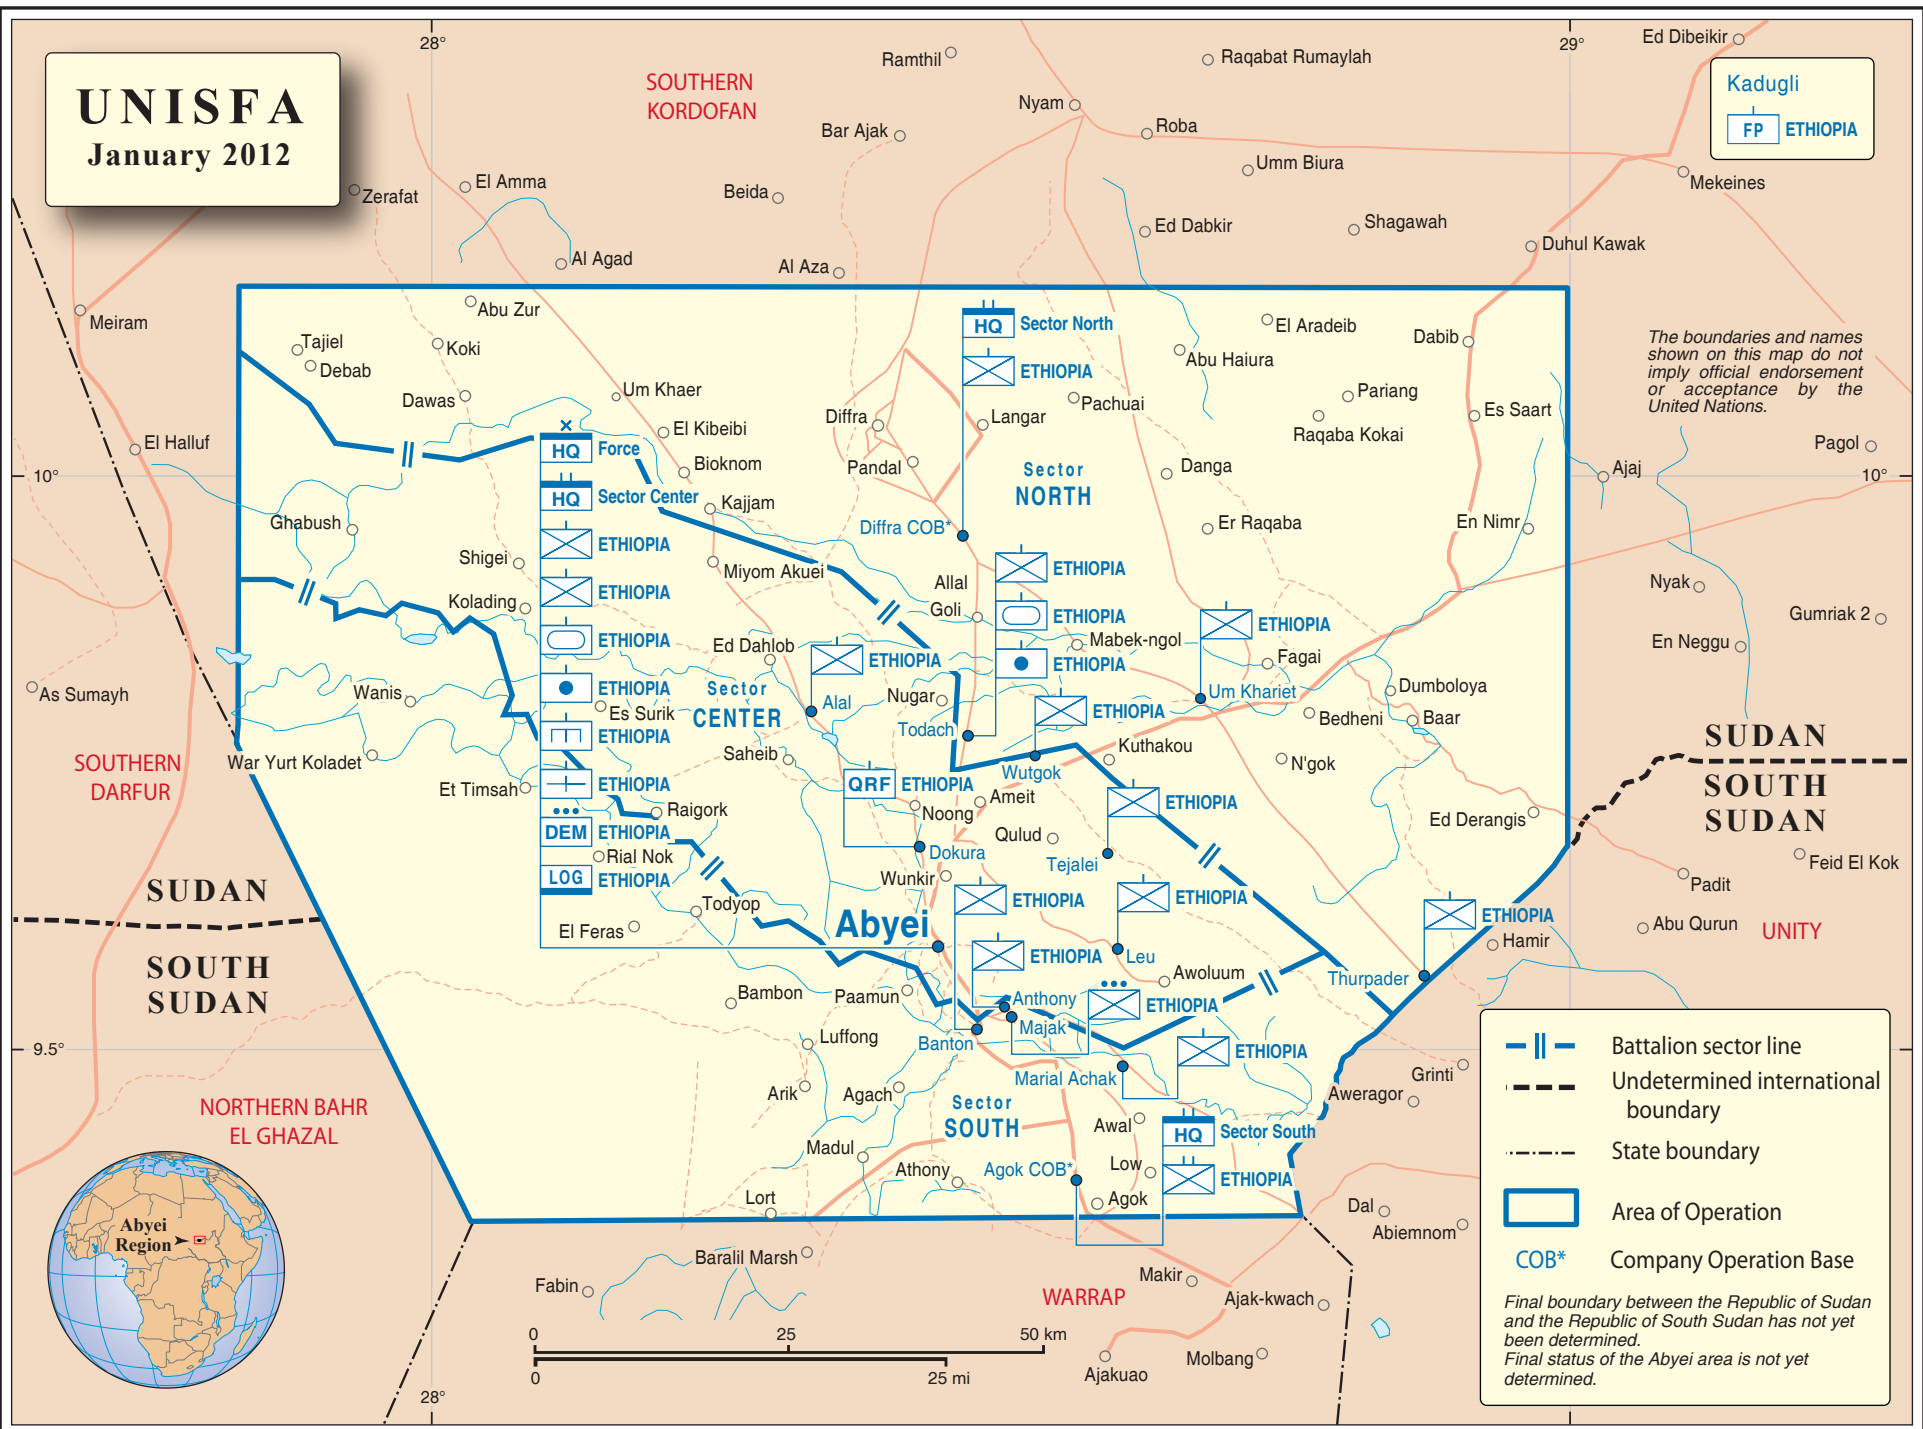

UNISFA

January 2012

SOUTHERN KORDOFAN

Kadugli
FP ETHIOPIA

The boundaries and names shown on this map do not imply official endorsement or acceptance by the United Nations.

- Battalion sector line
- Undetermined international boundary
- State boundary
- Area of Operation
- Company Operation Base

*Final boundary between the Republic of Sudan and the Republic of South Sudan has not yet been determined.
Final status of the Abyei area is not yet determined.*