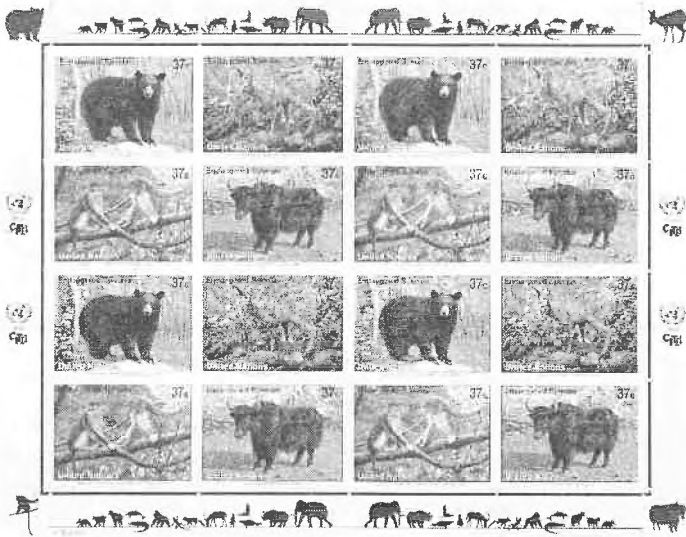

Secretariat

IC/Geneva/2004/1
26 January 2004

Distribution:
1 copy per staff member

INFORMATION CIRCULAR No. 1

Subject: First Day of Issue – 29 January 2004

ENDANGERED SPECIES and DEFINITIVE SERIES VIENNA

1. On 29 January 2004, the United Nations Postal Administration (UNPA) will issue a set of 12 stamps depicting endangered species of fauna. These will be the twelfth set of stamps in UNPA's multi-year series Endangered Species, which was launched on 3 March 1993 to highlight the need for the protection of endangered species throughout the world.
2. UNPA will issue three mini-sheets of 16 stamps, one sheet in each of the three currencies. Four different endangered species will be illustrated on each sheet; hence, 12 species will be covered.
3. The sheets depict the endangered species in the following order :

Asiatic Black Bear - Asiatic black bears are distributed through much of South-eastern Asia. Their range is now greatly reduced and fragmented.

Northern Andean Deer - Northern Andean deer are confined to mountains of the northern Andes.

Lion-tailed Macaque - The lion-tailed macaque lives in the evergreen broadleaf forest in the hilly country of the Western Ghats in India.

Gaur - The gaur can still be found in India, Nepal, Myanmar, Thailand, China (Yunnan only), Lao, Cambodia, Viet Nam and the peninsula of Malaysia.

American Black Bear - The American black bear occurs all over North America, virtually all of Canada, and most of the United States of America into central Mexico.

Musk Deer - Musk deer occur throughout the forested, mountainous parts of Asia and parts of eastern Russia.