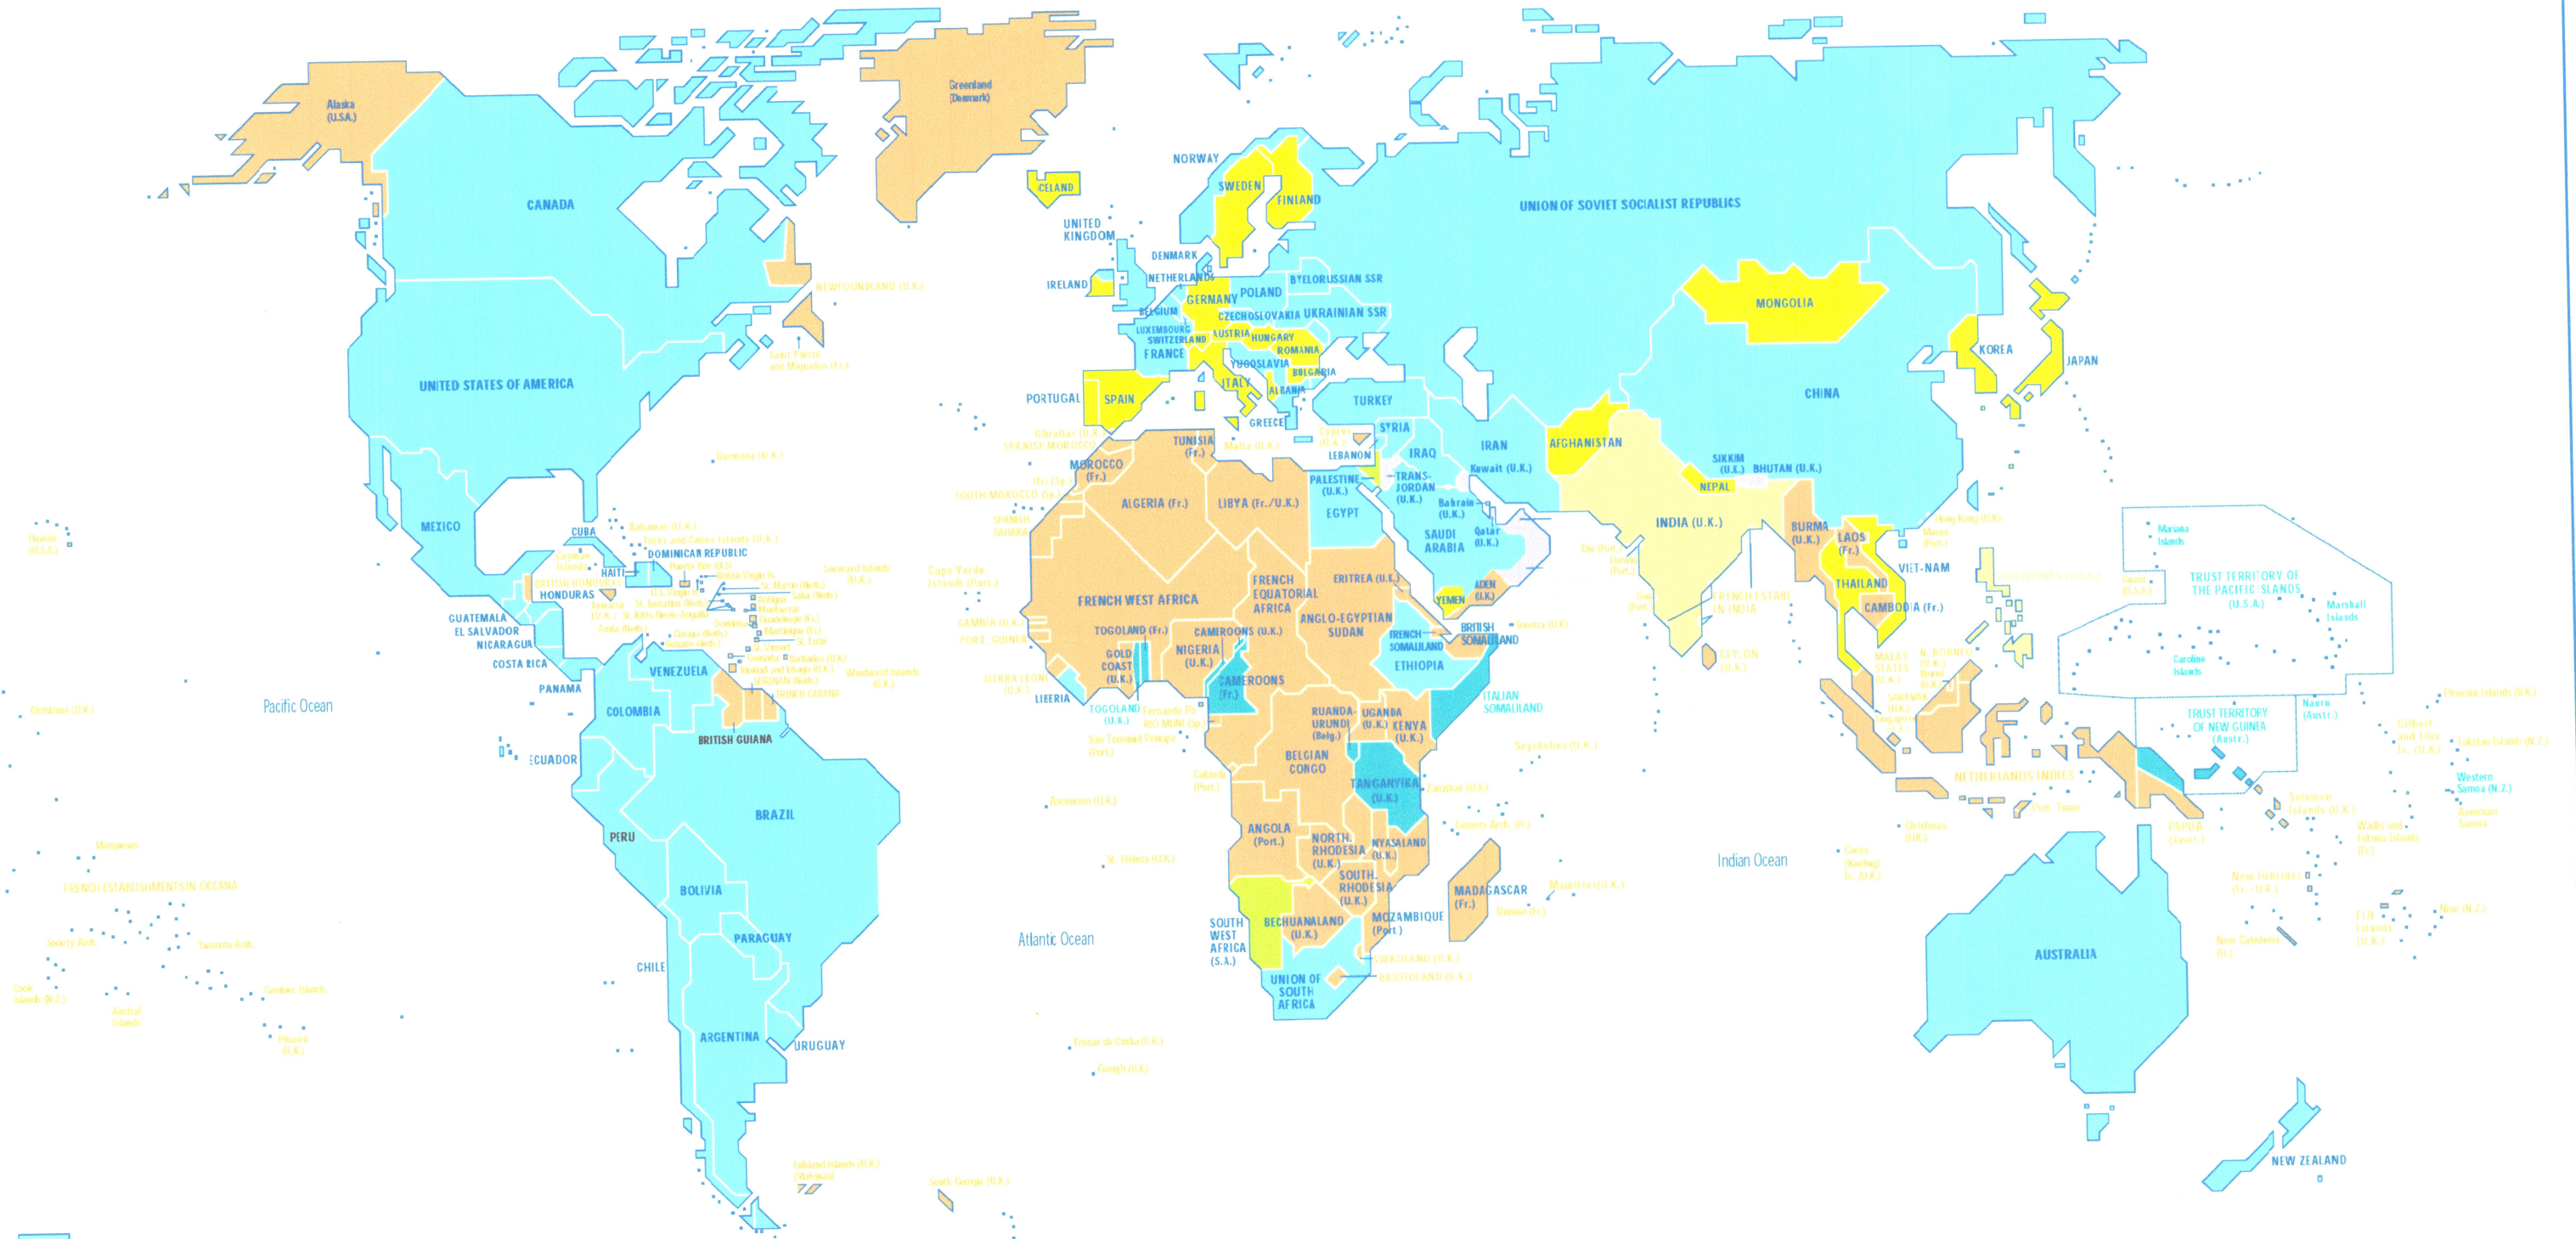

THE WORLD IN 1945

- The founding Member States of the United Nations
- United Nations founding Members which celebrated their independence after the creation of the United Nations
- Territories administered under a League of Nations Mandate
- Other dependent territories
- States with a special treaty relationship with a United Nations Member State
- Non-Member States of the United Nations

The initials in parentheses refer to the administering Power or the Power involved in a special treaty relationship

Bib #724122

MAP A000/10/1999

C.1