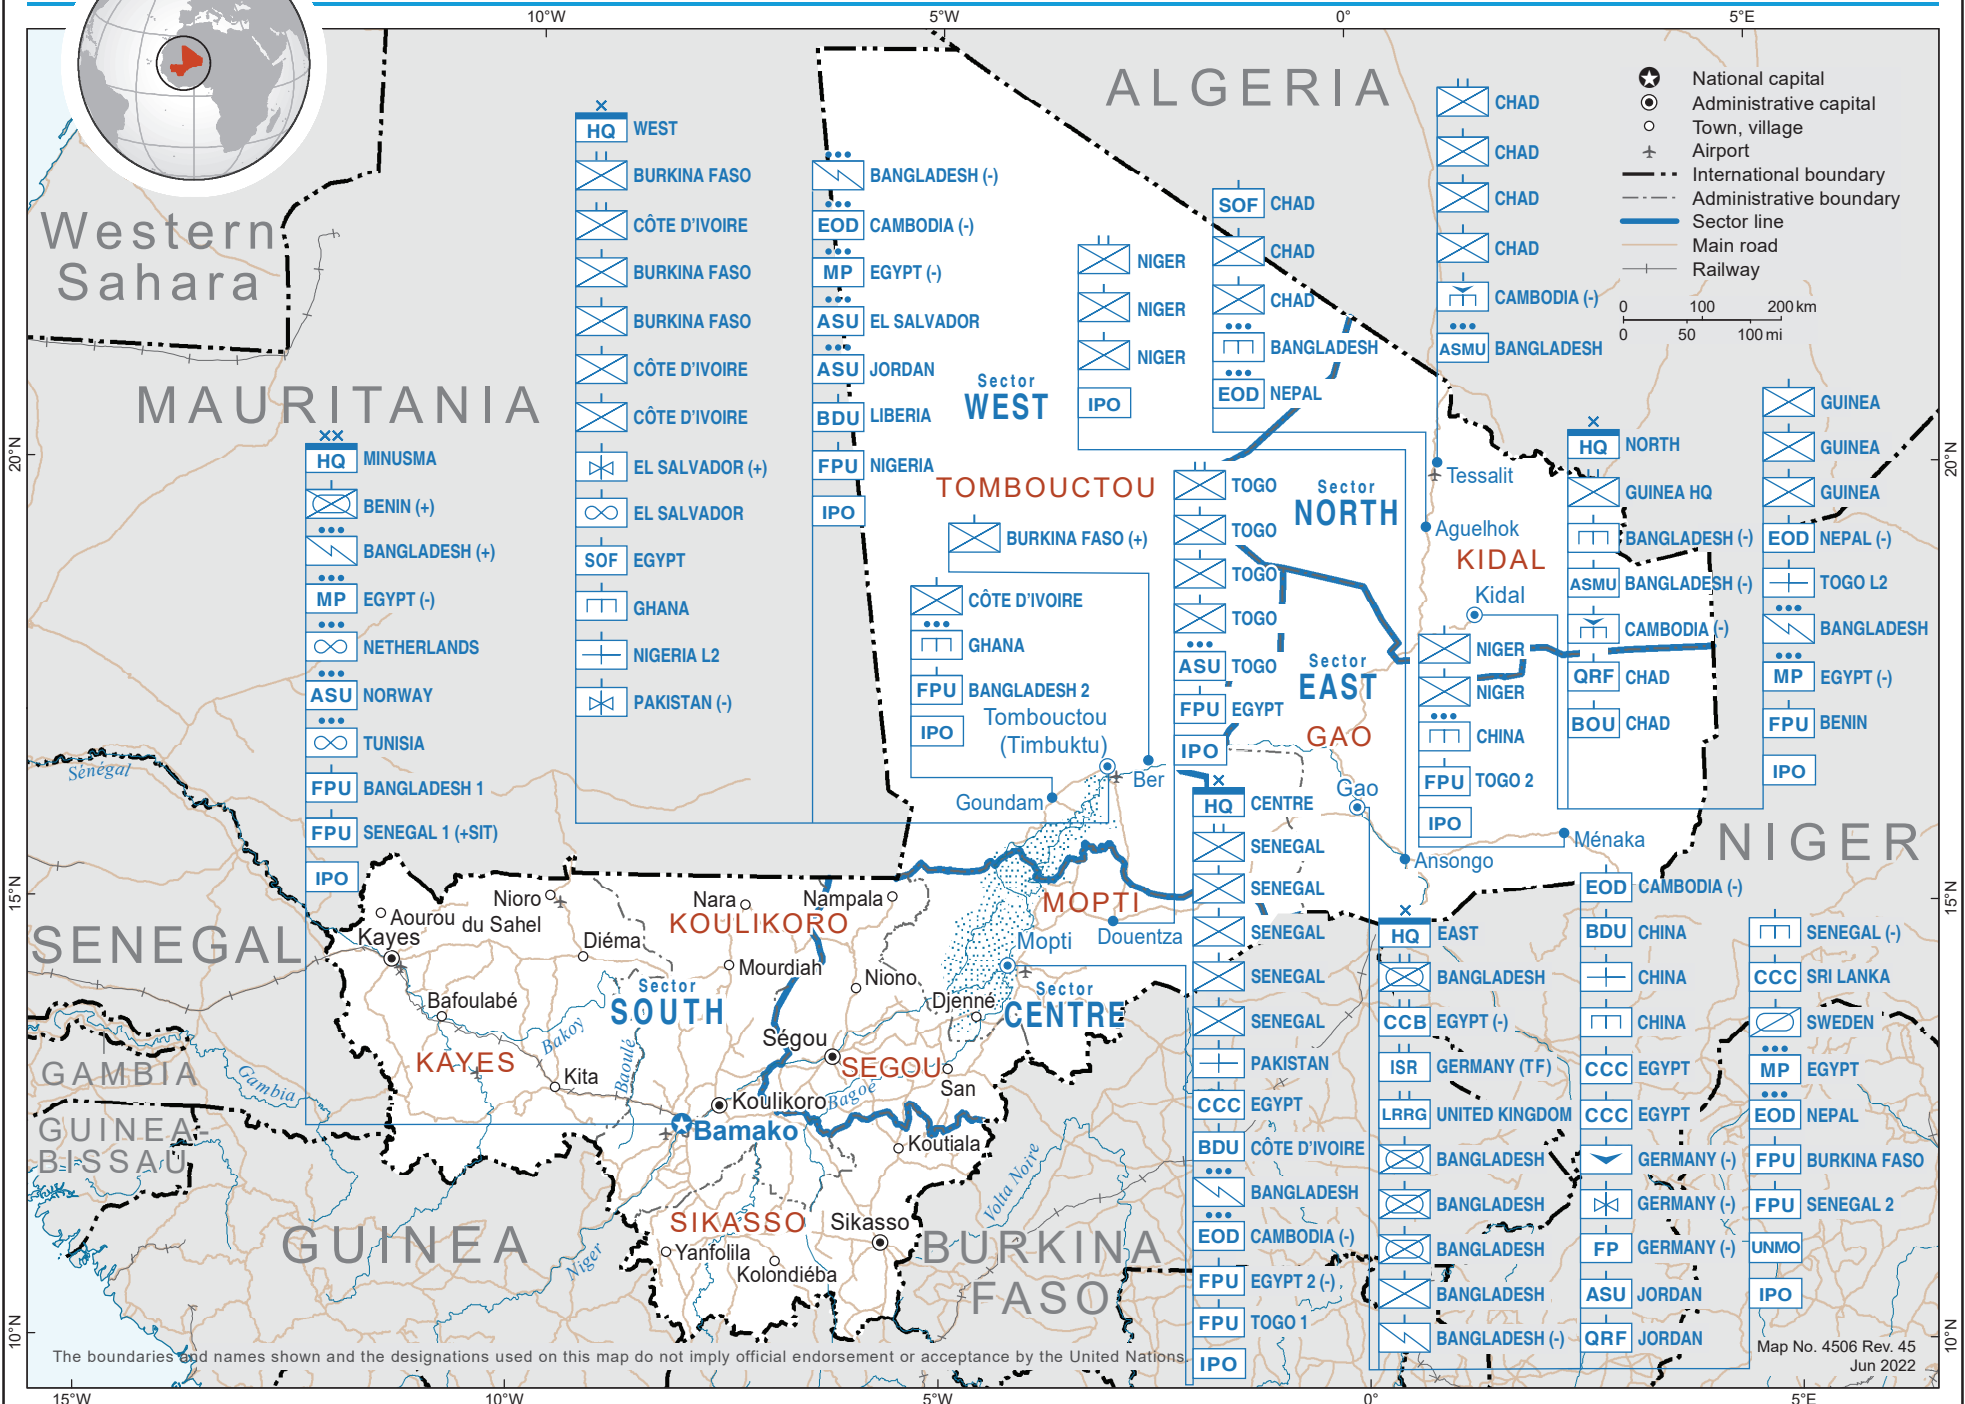

MINUSMA

JUNE 2022

UNITED NATIONS
Geospatial

Western Sahara

MAURITANIA

ALGERIA

Sector WEST

TOMBOUCTOU

Sector NORTH

Sector EAST

Sector SOUTH

Sector CENTRE

KIDAL

KAYES

KOULIKORO

MOPTI

SEGOU

BURKINA FASO

NIGER

SENEGAL

GAMBIA

GUINEA-BISSAU

GUINEA

The boundaries and names shown and the designations used on this map do not imply official endorsement or acceptance by the United Nations.

Map No. 4506 Rev. 45
Jun 2022