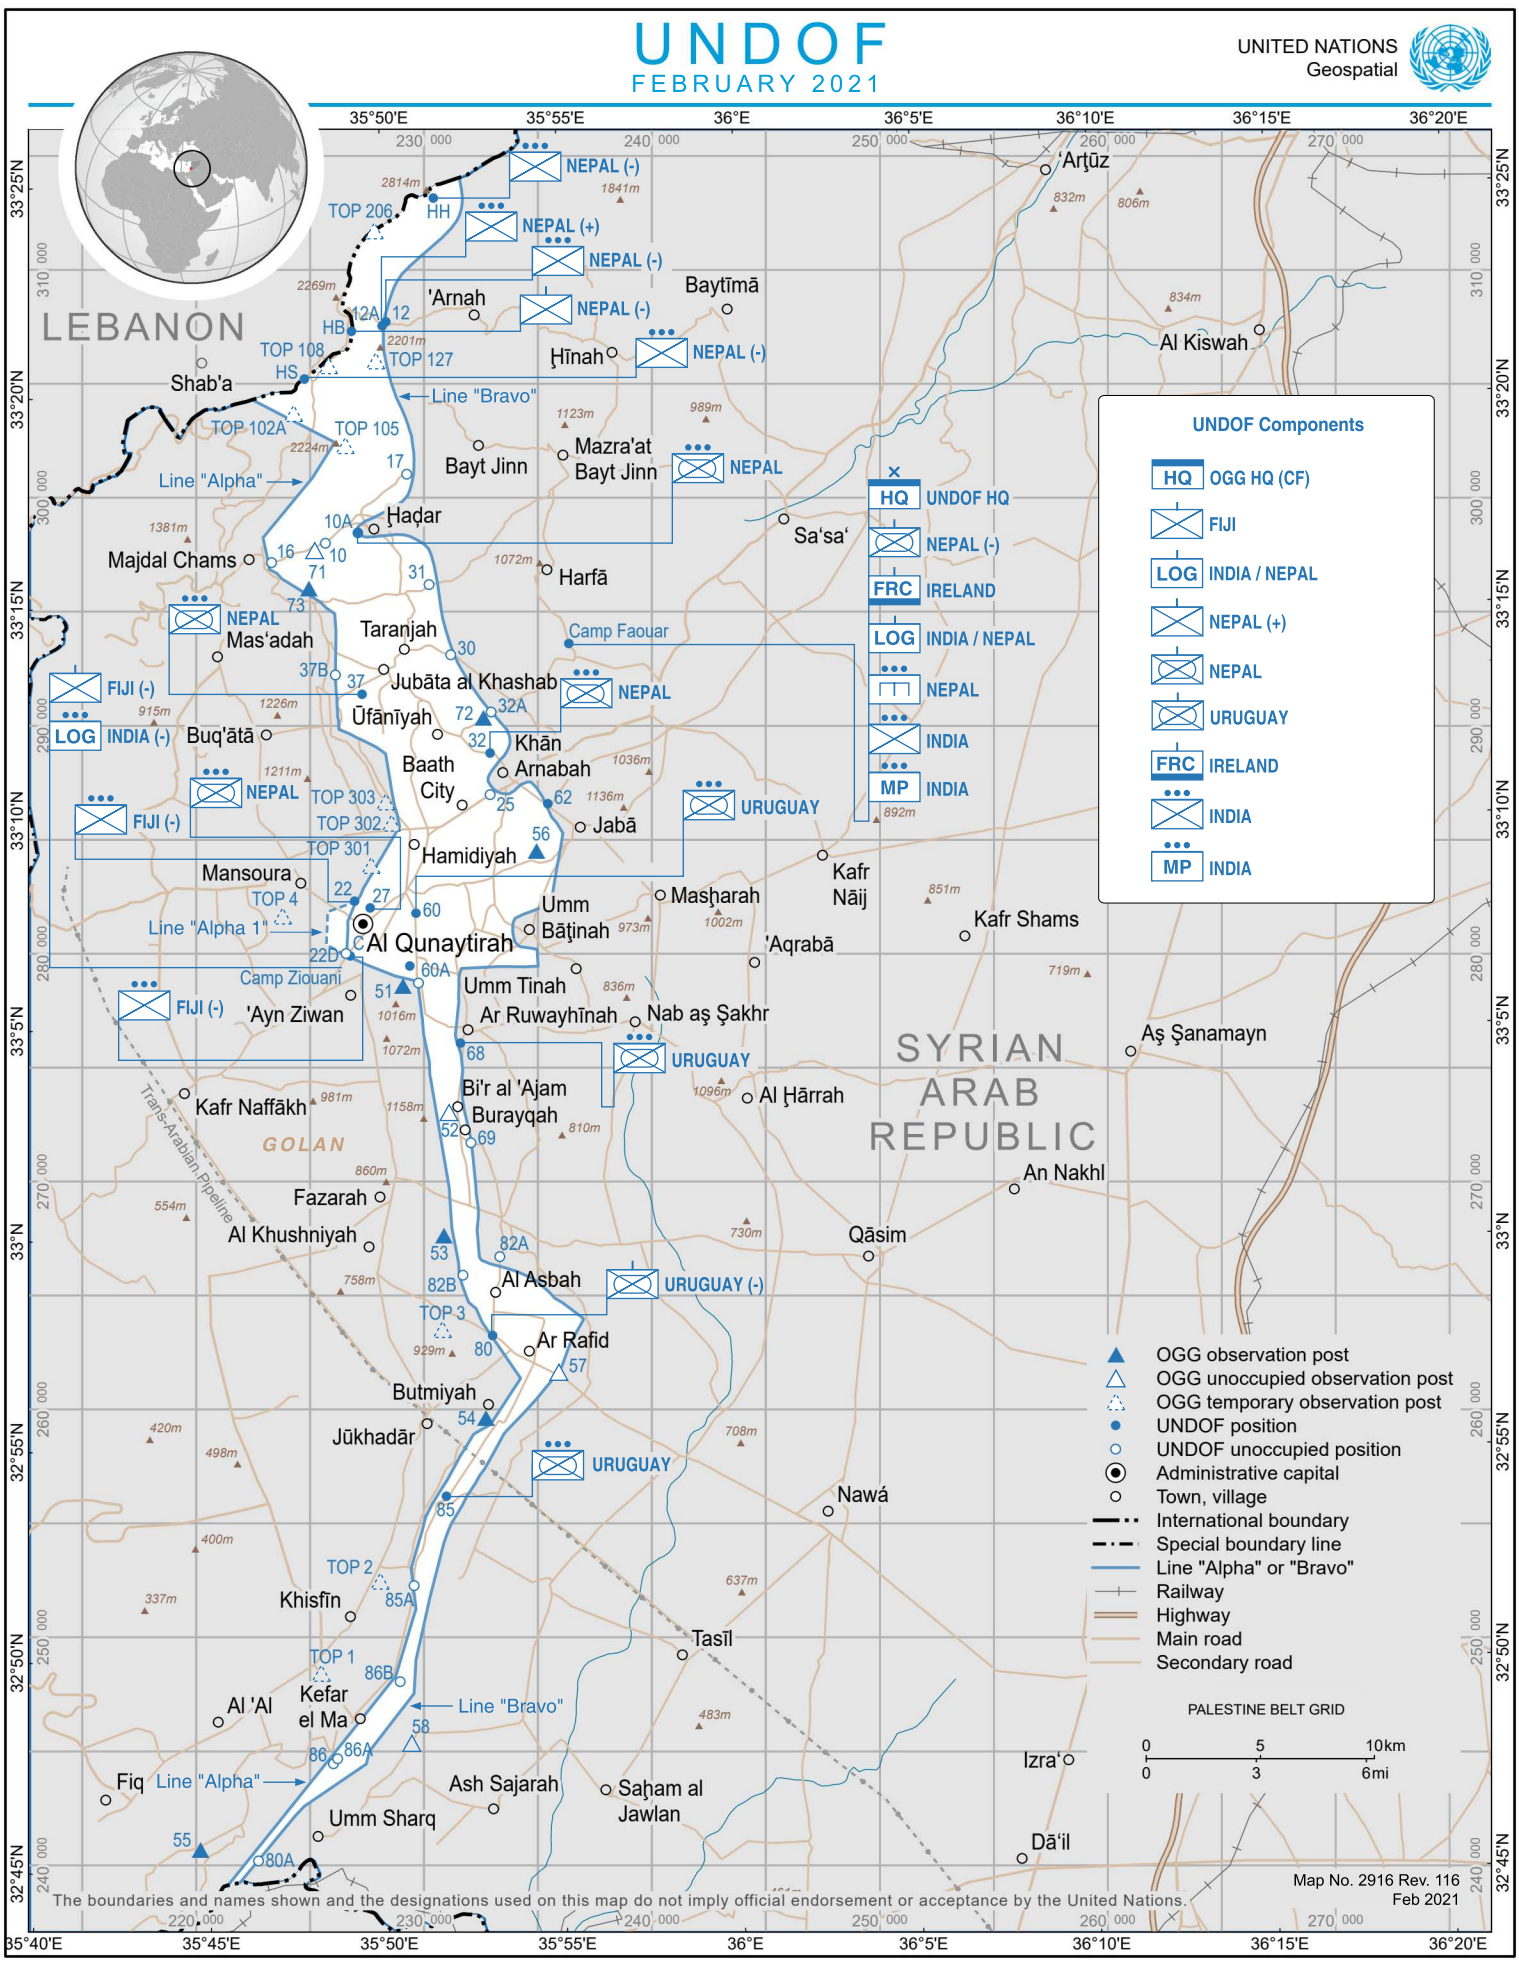

UNDOF

FEBRUARY 2021

UNDOF Components

-  OGG HQ (CF)
-  FIJI
-  INDIA / NEPAL
-  NEPAL (+)
-  NEPAL
-  URUGUAY
-  IRELAND
-  INDIA
-  INDIA

-  OGG observation post
-  OGG unoccupied observation post
-  OGG temporary observation post
-  UNDOF position
-  UNDOF unoccupied position
-  Administrative capital
-  Town, village
-  International boundary
-  Special boundary line
-  Line "Alpha" or "Bravo"
-  Railway
-  Highway
-  Main road
- Secondary road

LEBANON

SYRIAN ARAB REPUBLIC

The boundaries and names shown and the designations used on this map do not imply official endorsement or acceptance by the United Nations.