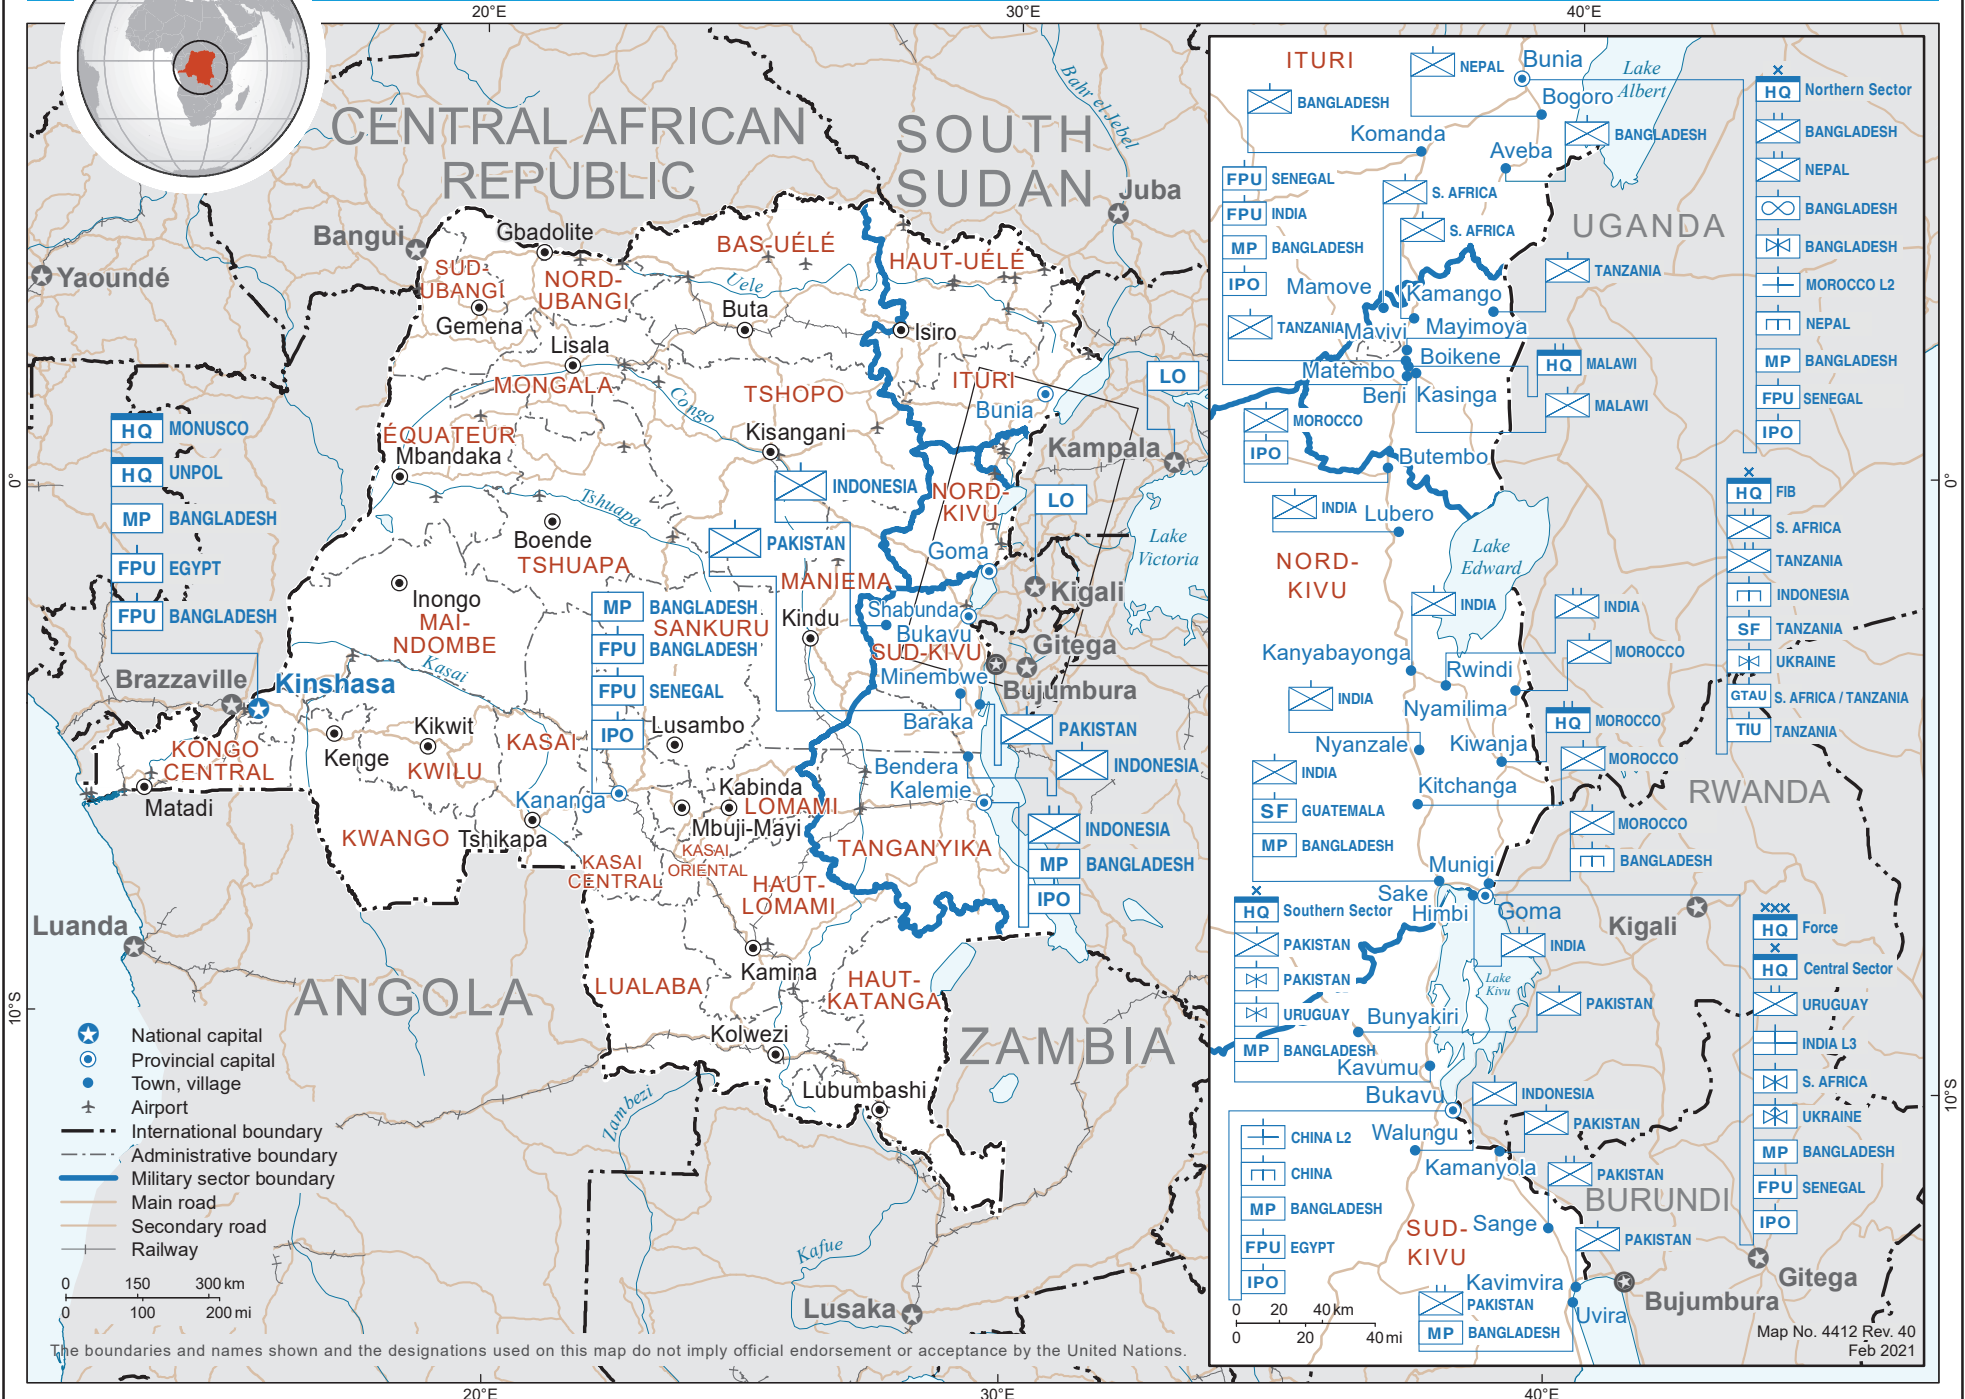

MONUSCO

FEBRUARY 2021

UNITED NATIONS
Geospatial

Map No. 4412 Rev. 40
Feb 2021