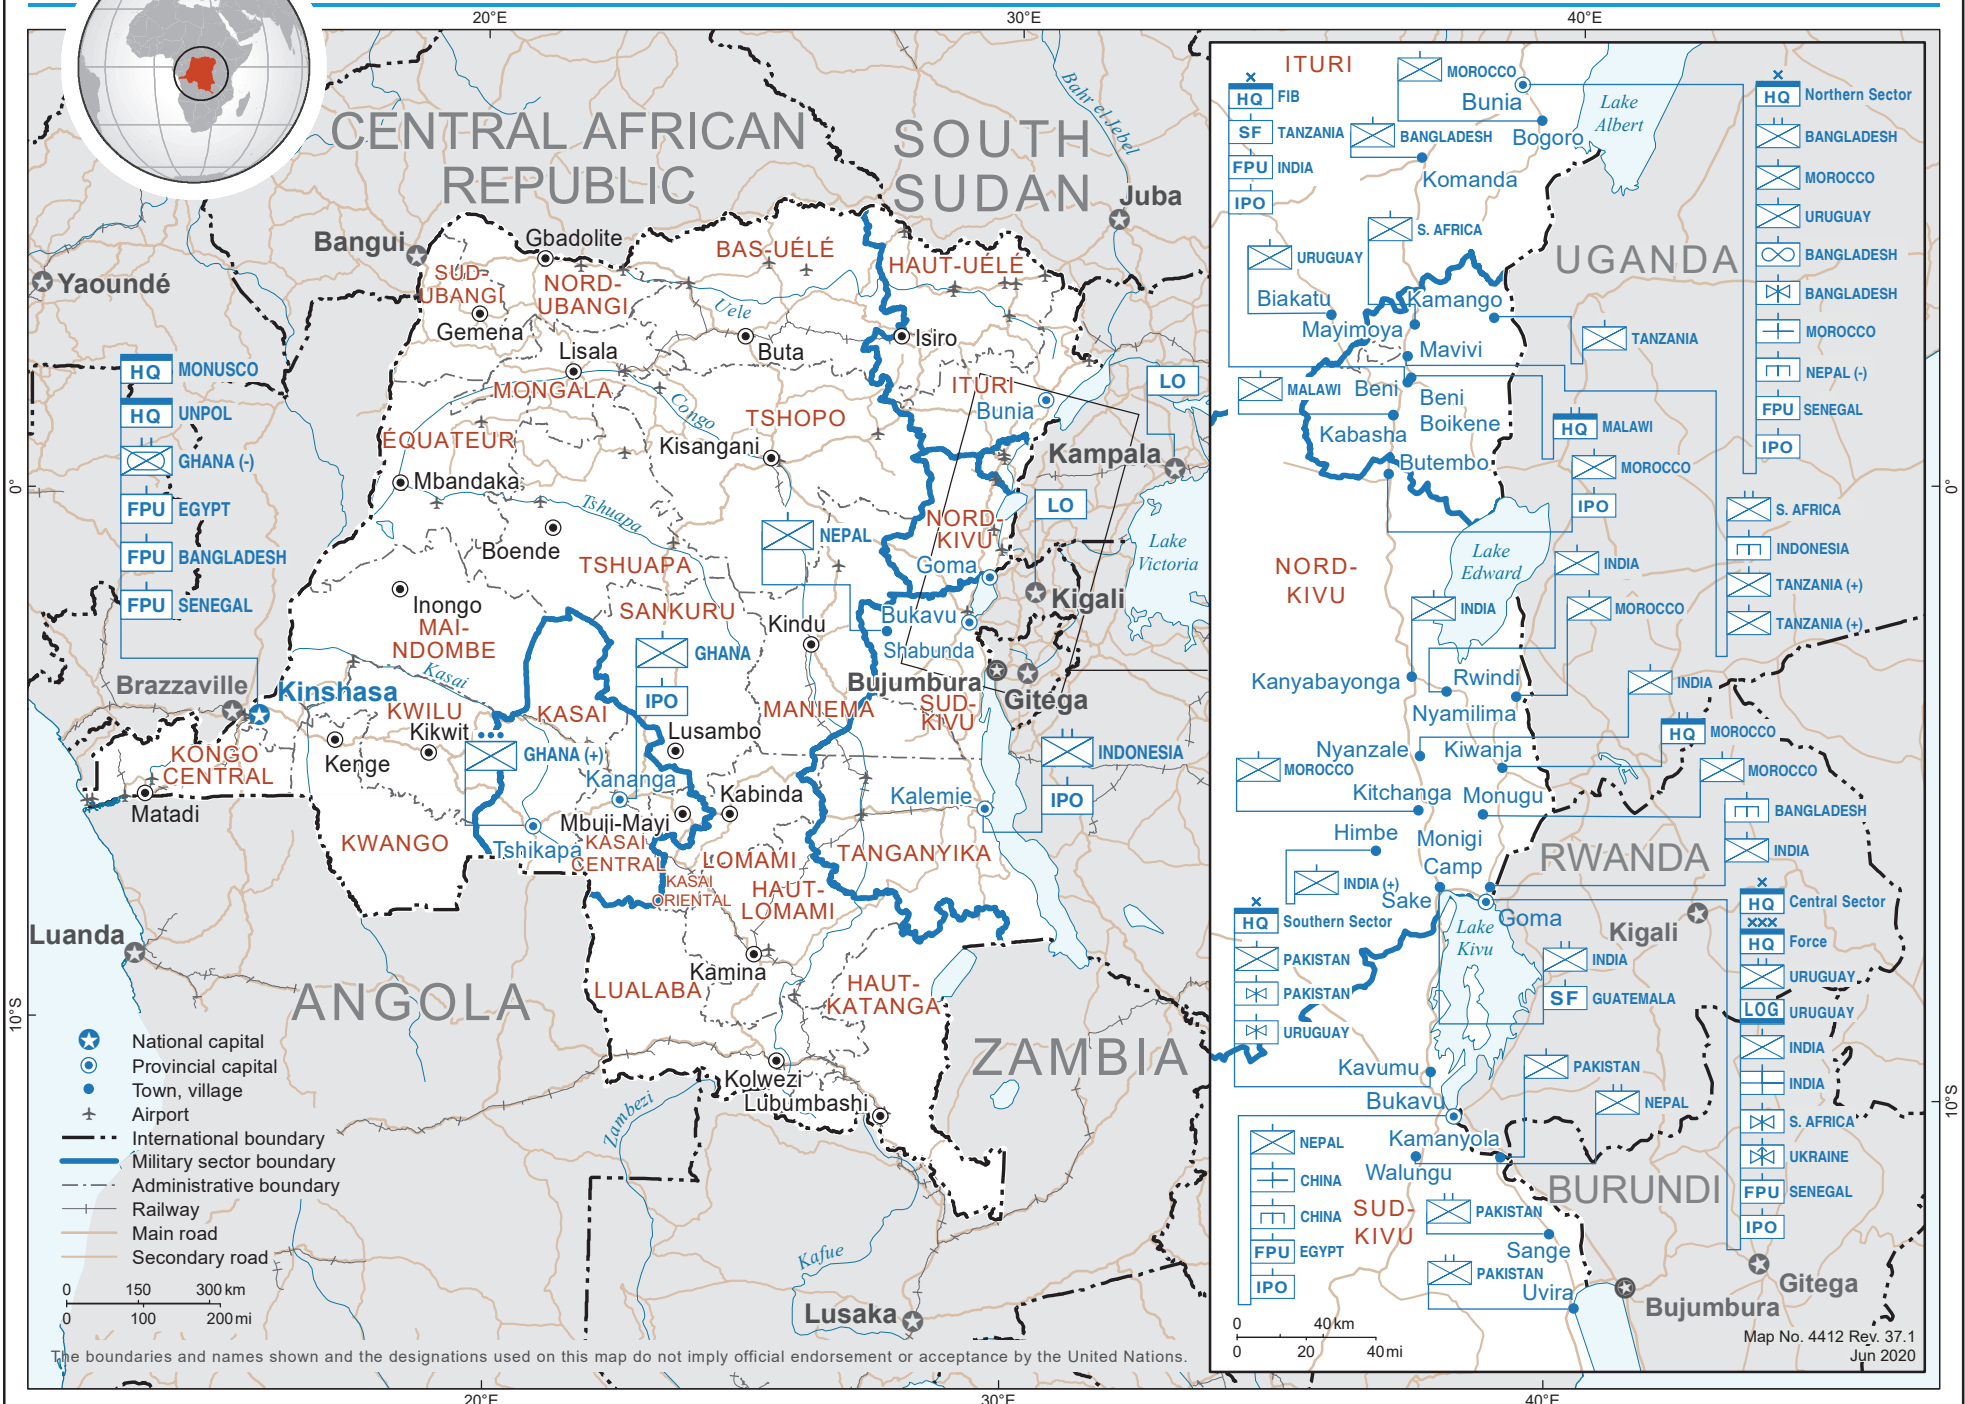

MONUSCO

JUNE 2020

UNITED NATIONS
Geospatial

The boundaries and names shown and the designations used on this map do not imply official endorsement or acceptance by the United Nations.

Map No. 4412 Rev. 37.1
Jun 2020