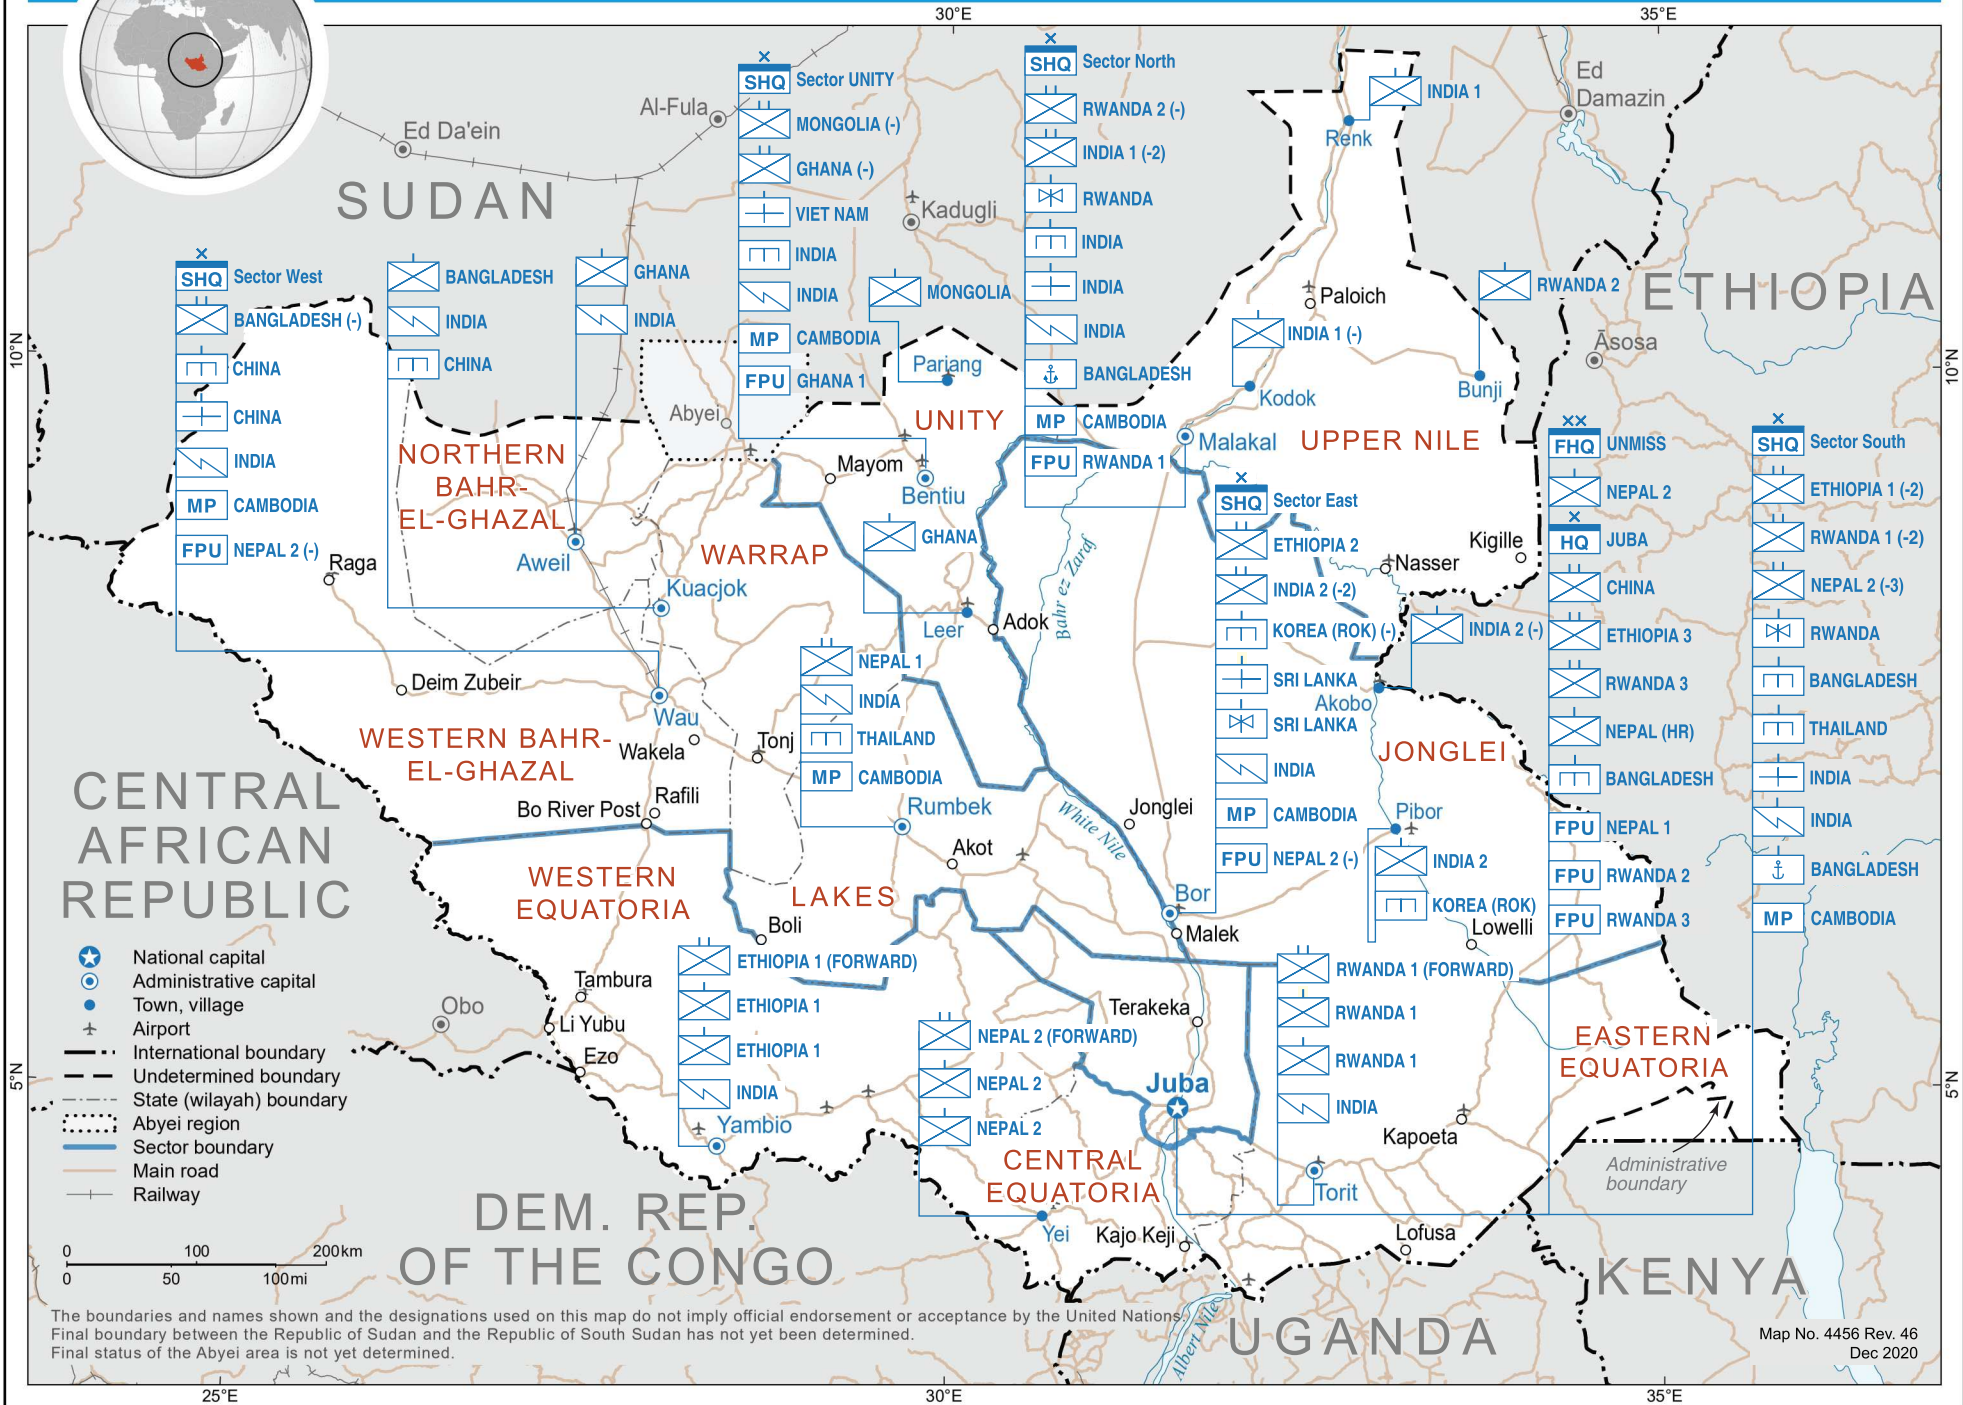

UNMISS

DECEMBER 2020

-  National capital
-  Administrative capital
-  Town, village
-  Airport
-  International boundary
-  Undetermined boundary
-  State (wilayah) boundary
-  Abyei region
-  Sector boundary
-  Main road
-  Railway

0 100 200km
0 50 100mi

The boundaries and names shown and the designations used on this map do not imply official endorsement or acceptance by the United Nations.
Final boundary between the Republic of Sudan and the Republic of South Sudan has not yet been determined.
Final status of the Abyei area is not yet determined.