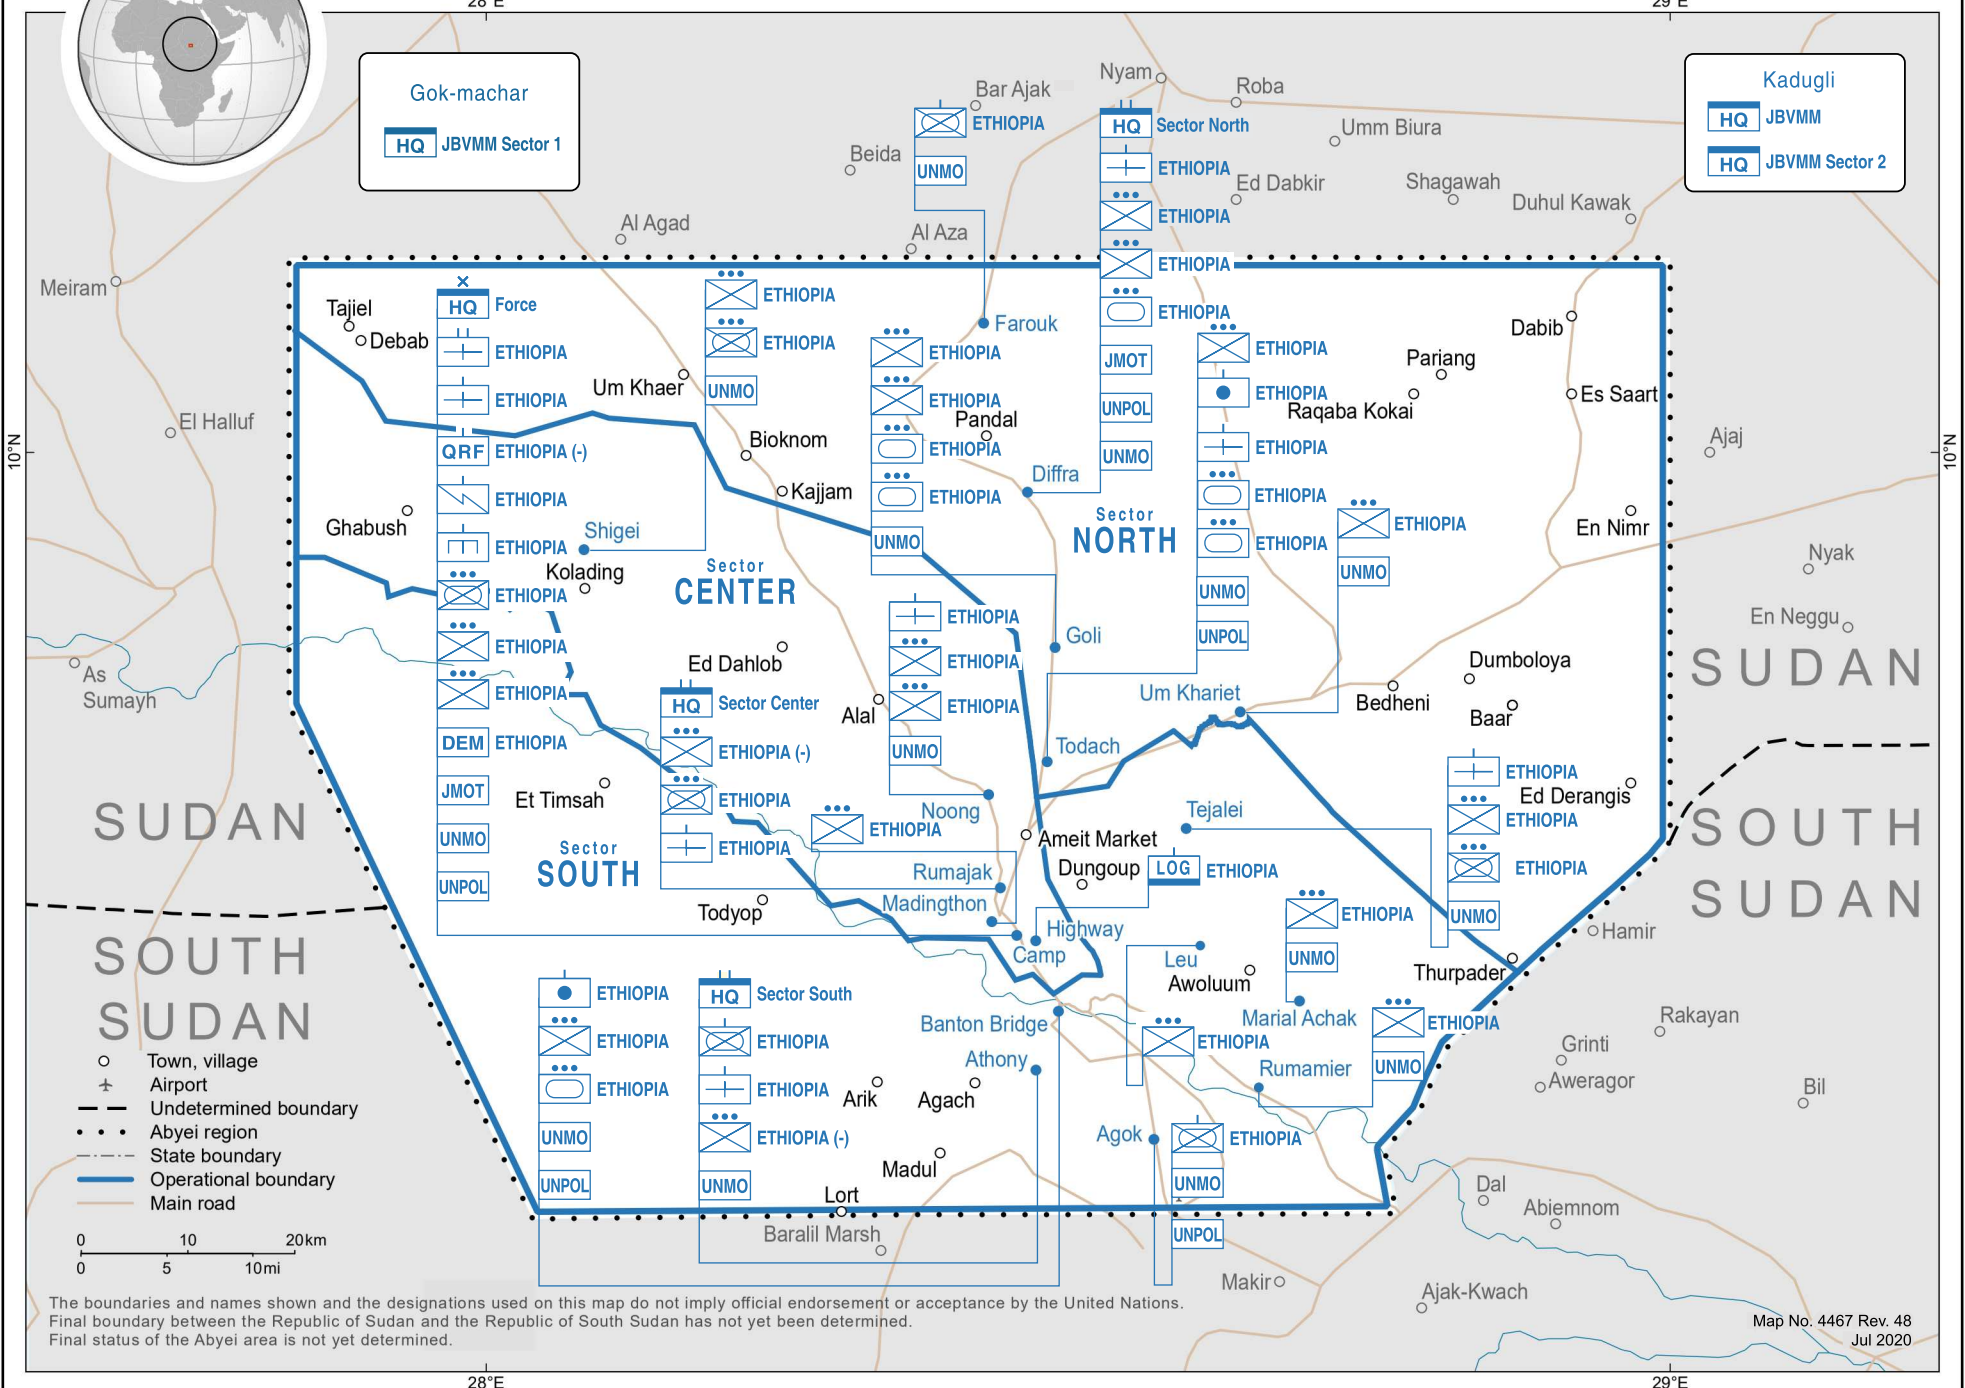

UNISFA

JULY 2020

Gok-machar

JBVMM Sector 1

Kadugli

JBVMM

JBVMM Sector 2

10°N

10°N

28°E

29°E

28°E

29°E

- Town, village
- ✈ Airport
- - - Undetermined boundary
- ⋯ Abyei region
- - - State boundary
- Operational boundary
- Main road

The boundaries and names shown and the designations used on this map do not imply official endorsement or acceptance by the United Nations.
Final boundary between the Republic of Sudan and the Republic of South Sudan has not yet been determined.
Final status of the Abyei area is not yet determined.