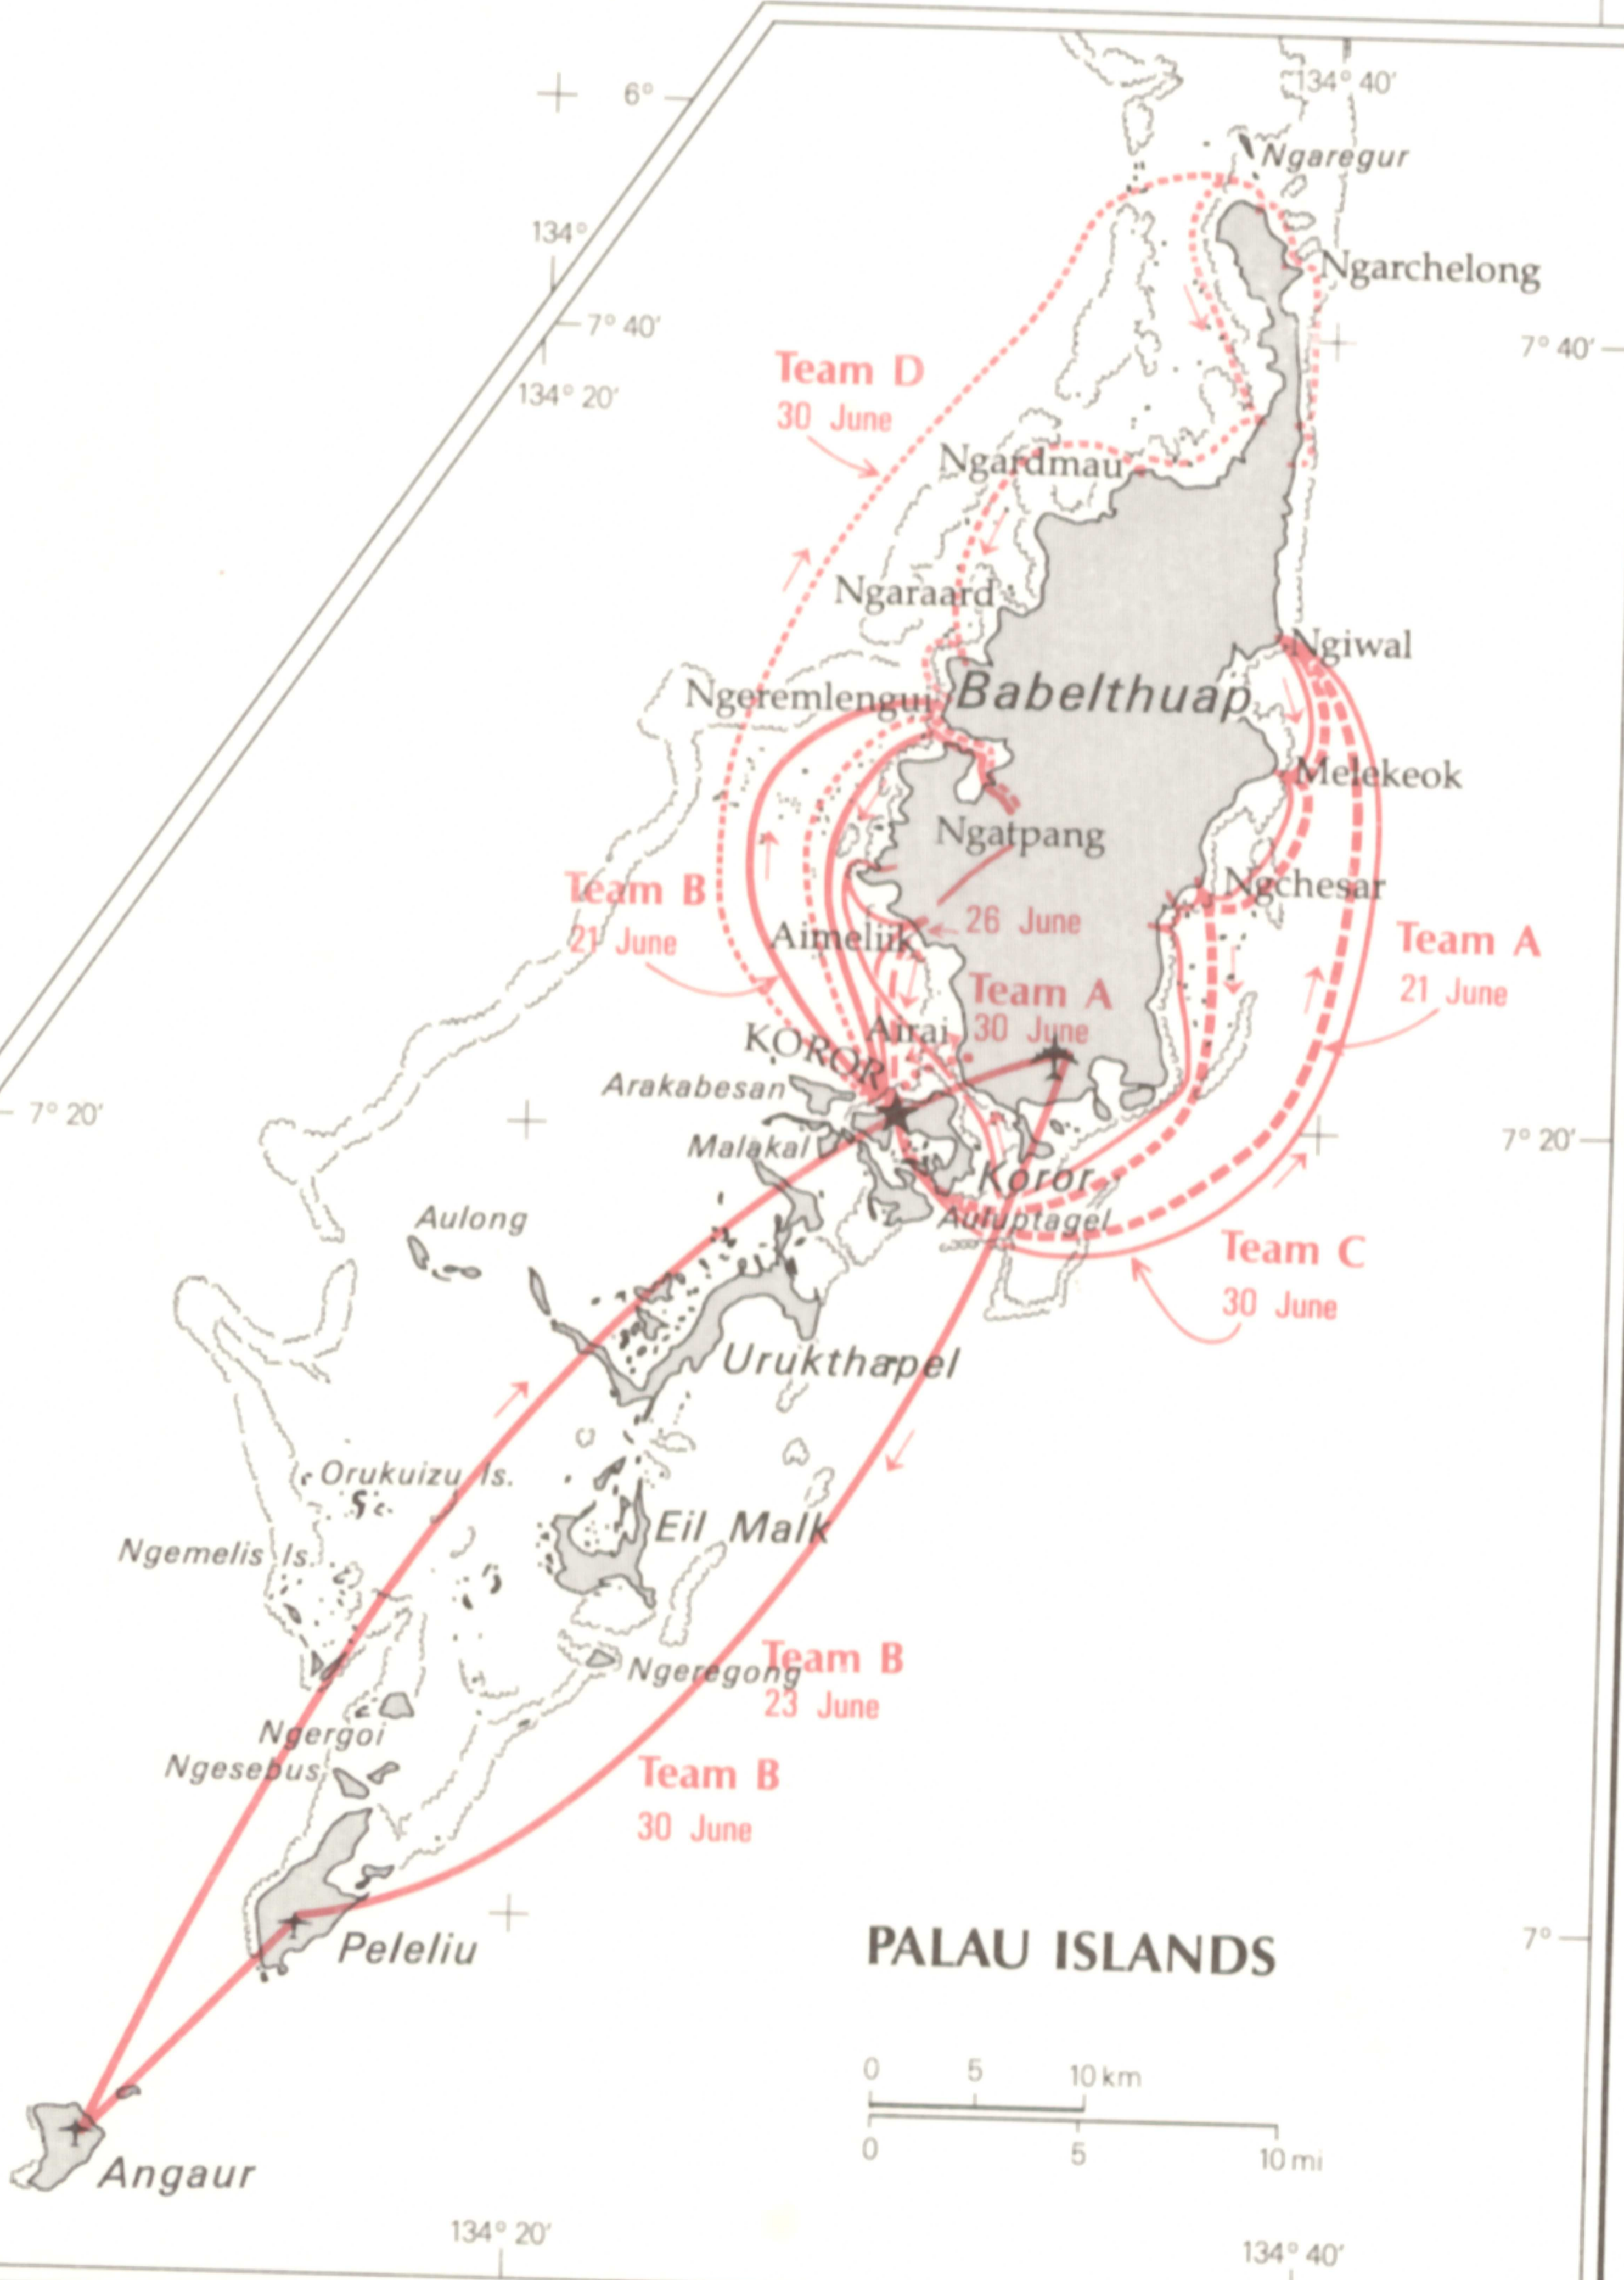

**ITINERARY OF THE
UNITED NATIONS VISITING MISSION
TO OBSERVE THE PLEBISCITE IN PALAU**

TRUST TERRITORY OF THE PACIFIC ISLANDS

June-July 1987

NORTH PACIFIC OCEAN

Sonsorol Is.

Pulo Anna

Merir

Tobi

Helen

Helen Reef

The boundaries and names shown on this map do not imply official endorsement or acceptance by the United Nations.

MAP NO. 3065 Rev. 4 UNITED NATIONS
AUGUST 1987

The boundaries and names shown on this map do not imply official endorsement or acceptance by the United Nations.

**MAP COLLECTION
UNITED NATIONS LIBRARY.**

Map L230.323 / 10 / 1987