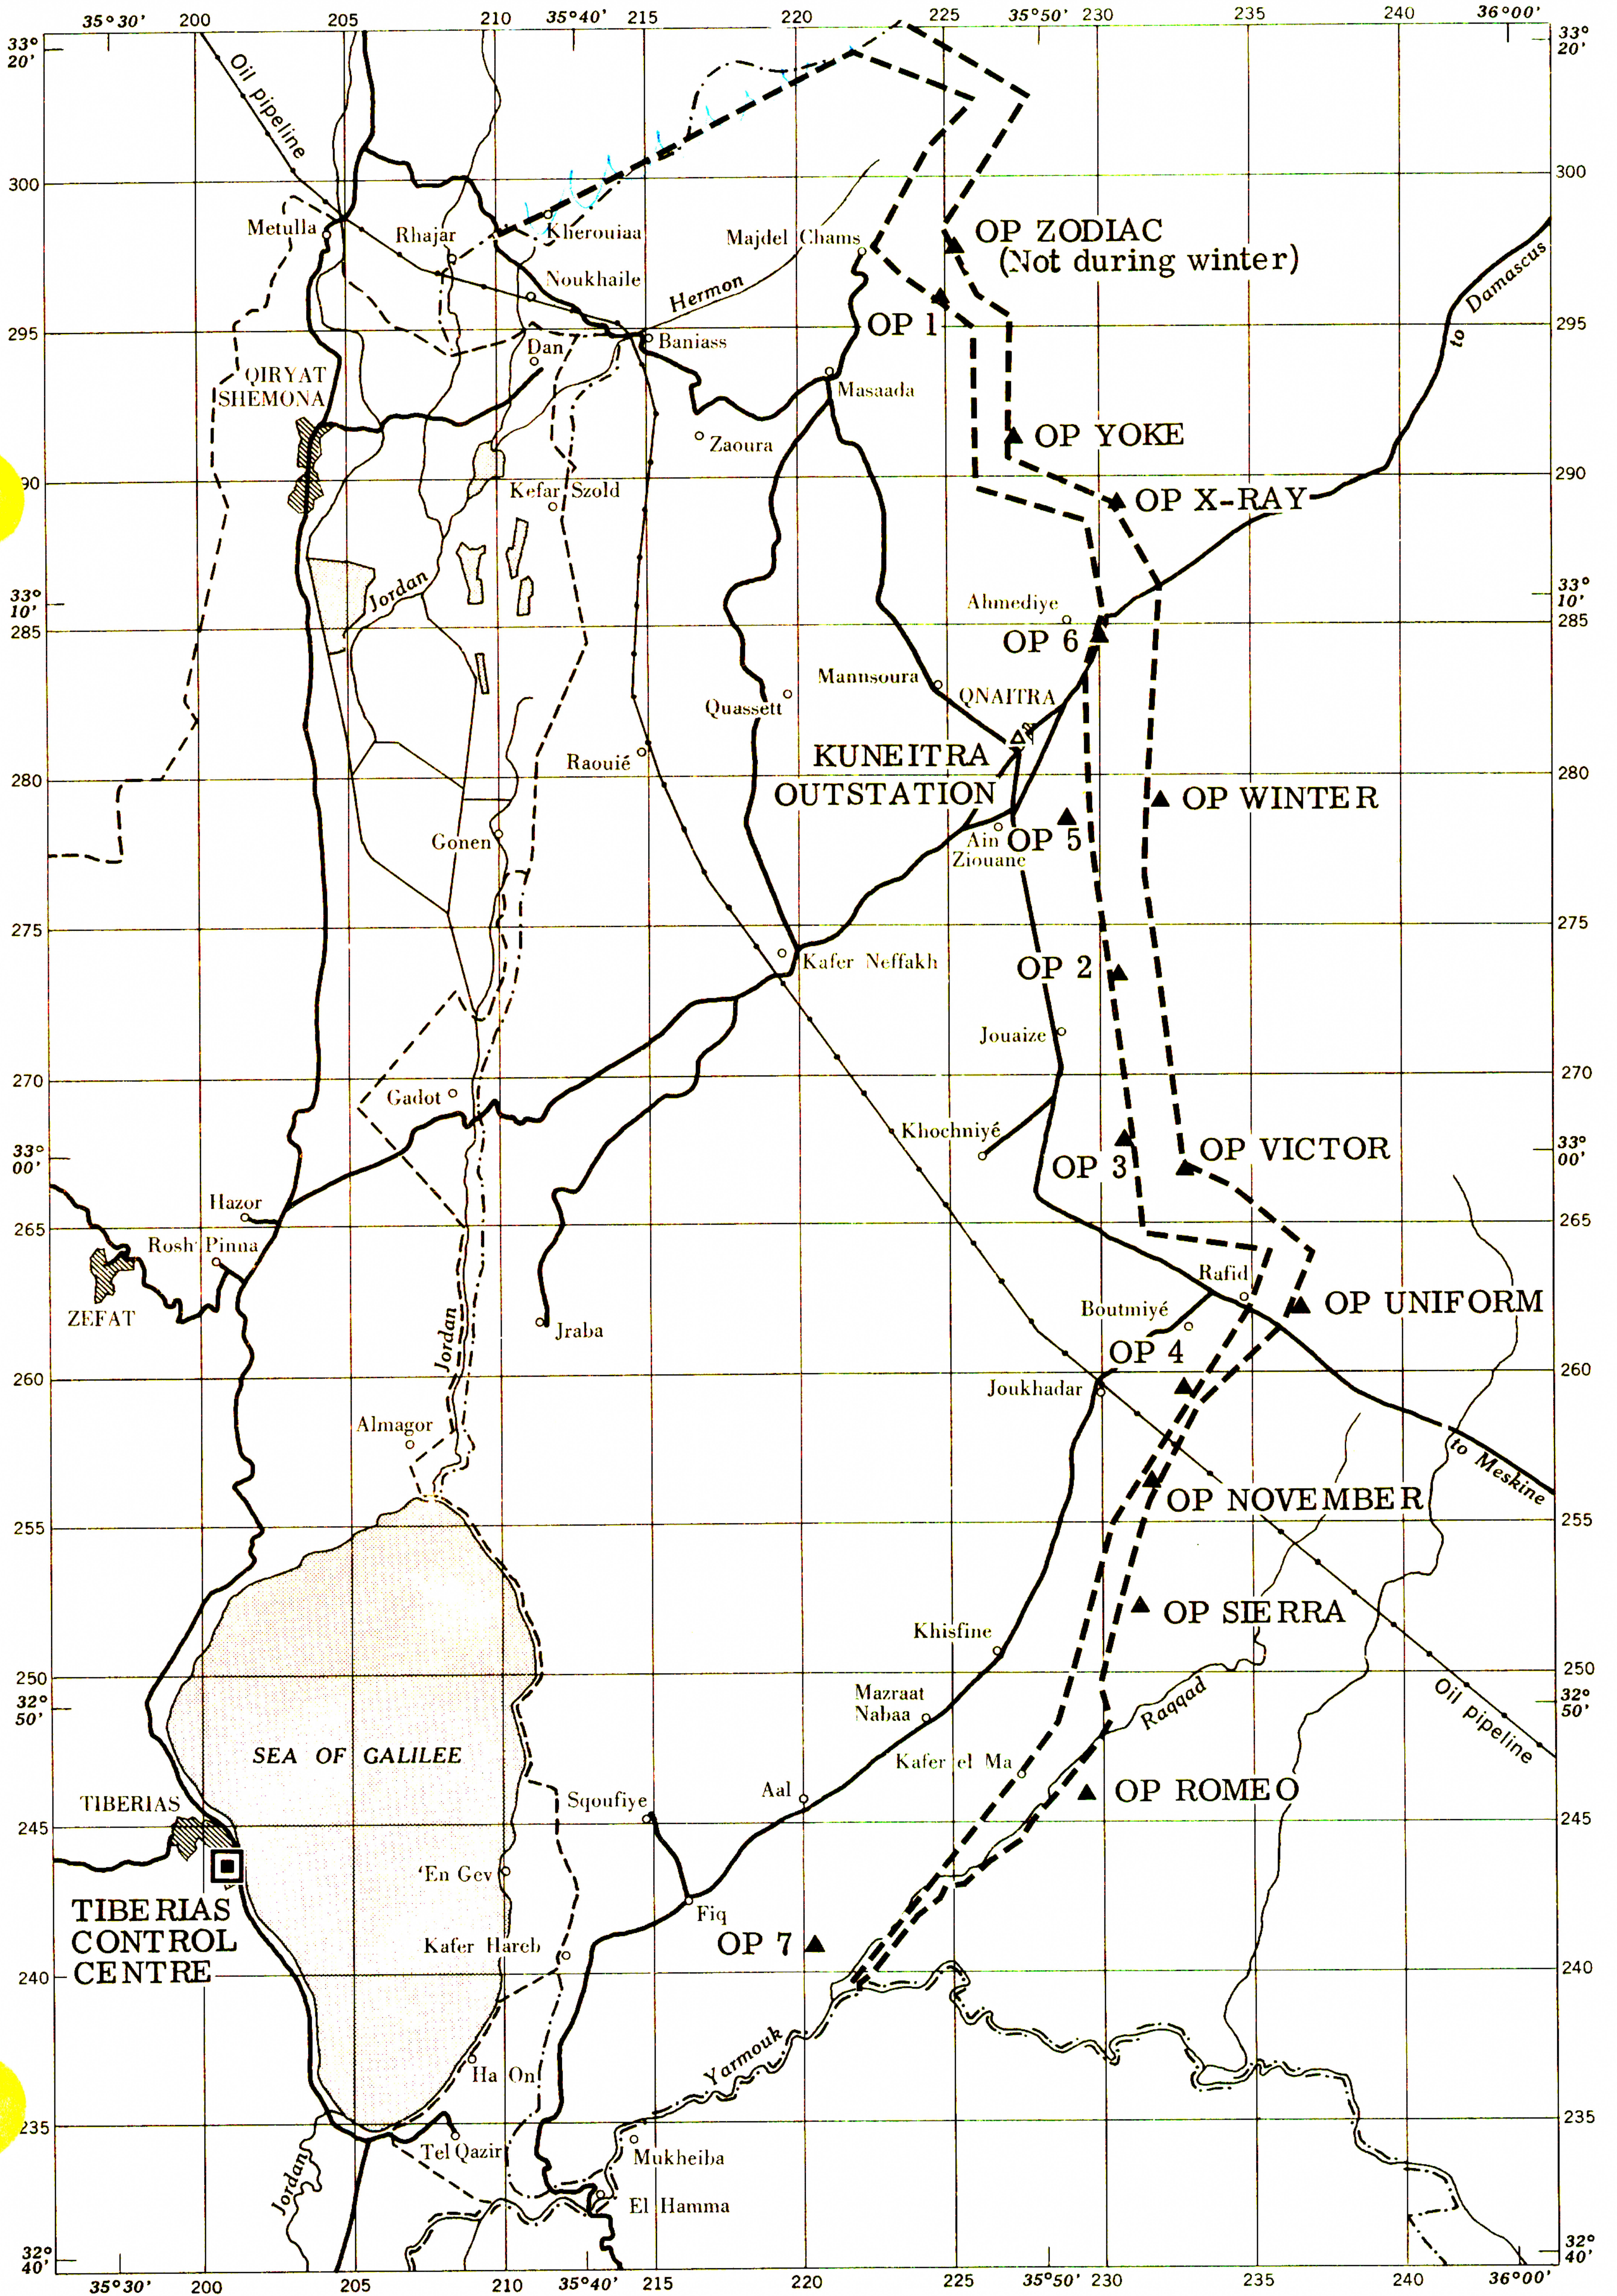

# ISRAEL-SYRIA CEASE-FIRE SECTOR

MAP NO. 1944 Rev.1  
NOVEMBER 1972

UNITED NATIONS

SCALE 1:250 000