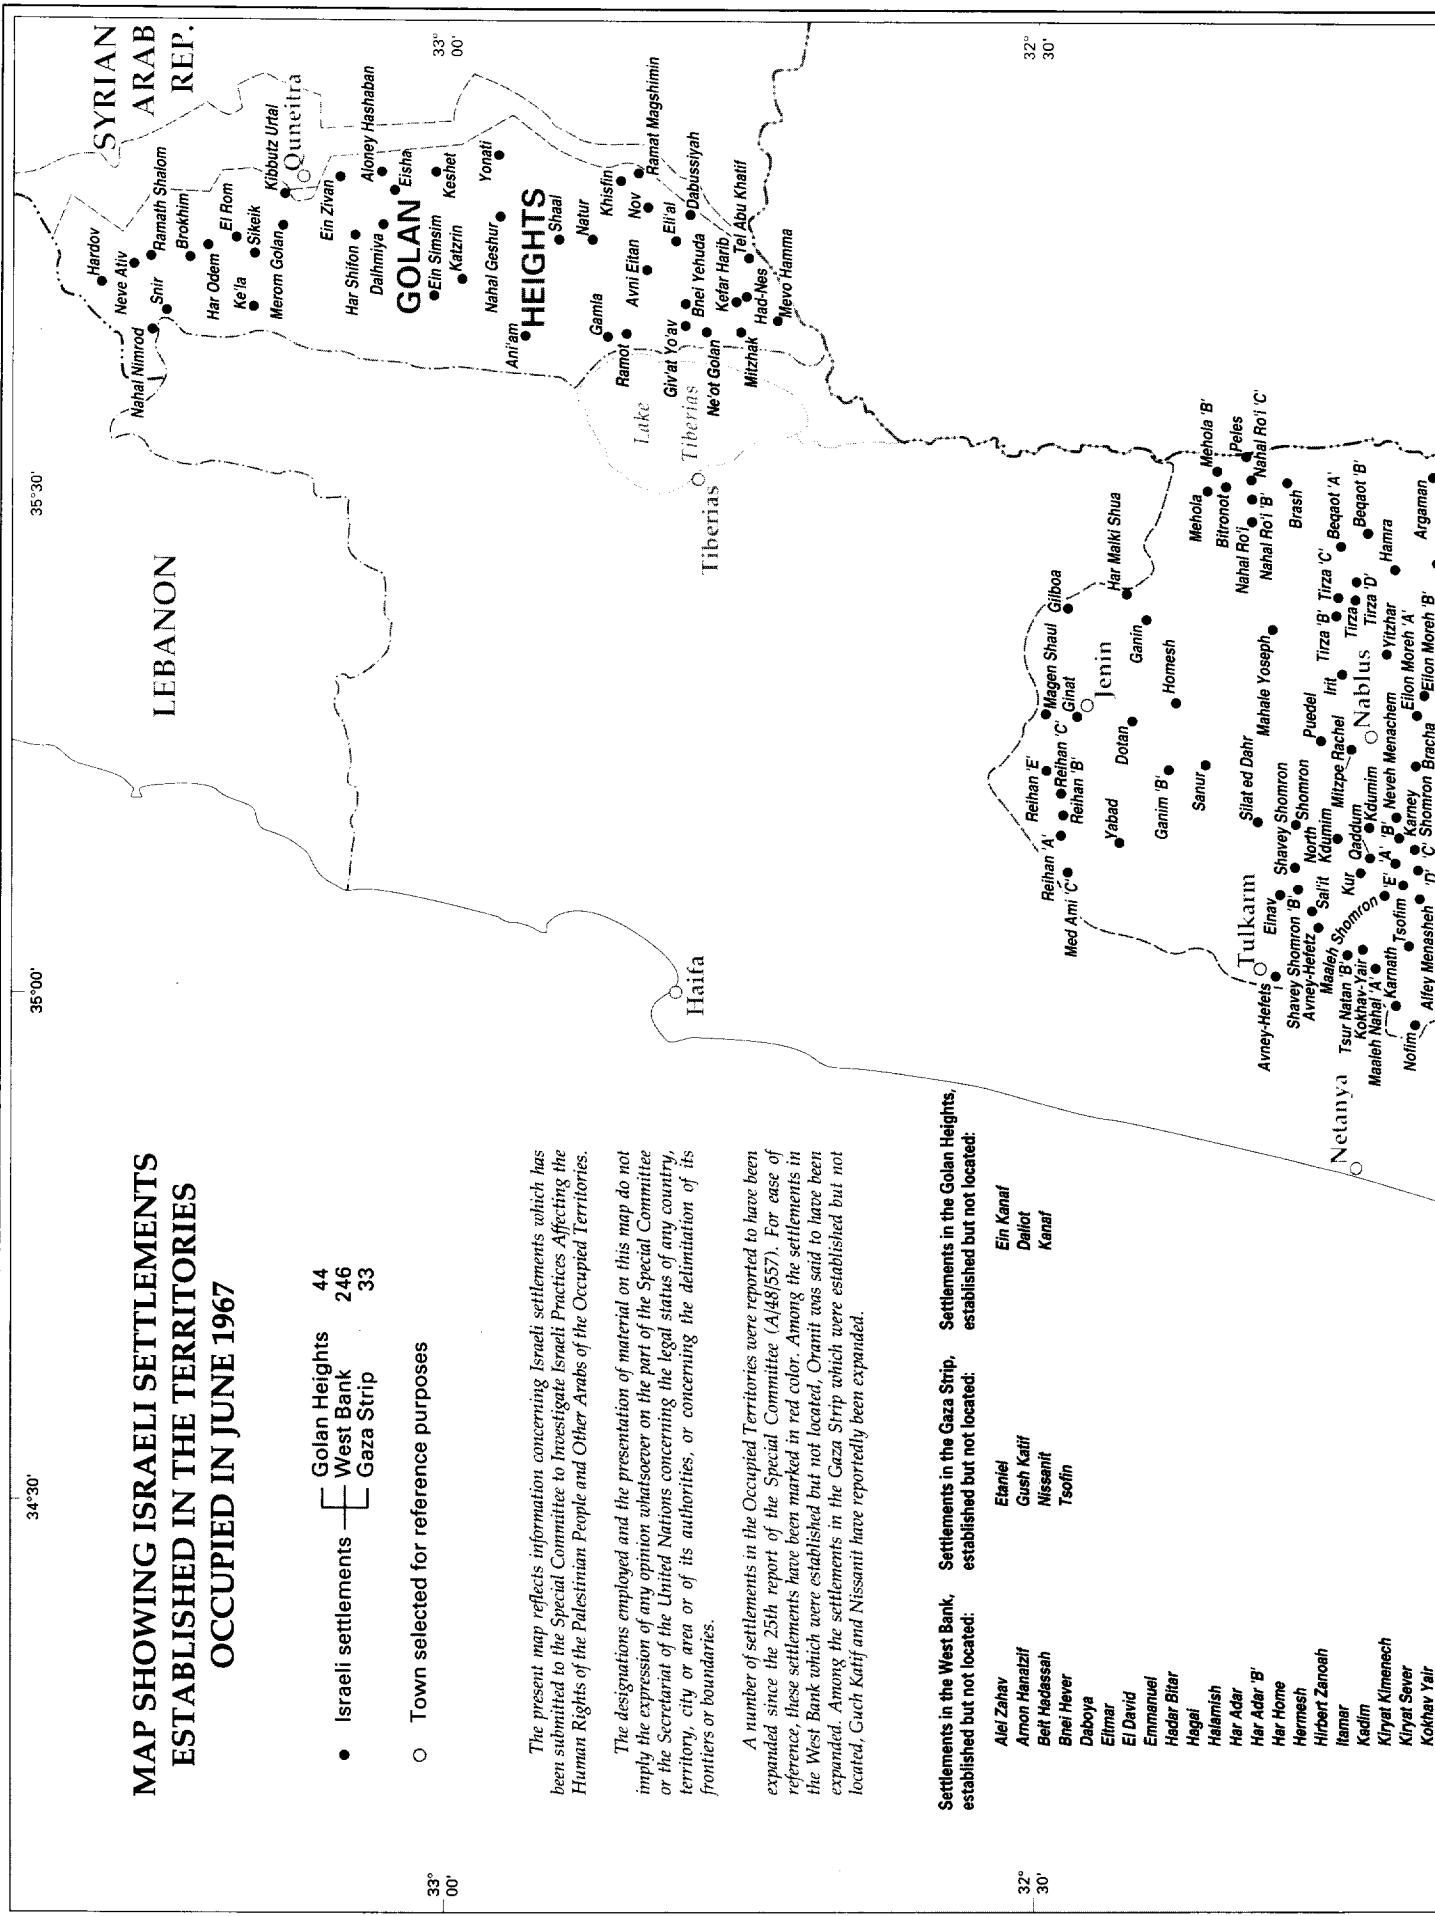

MAP SHOWING ISRAELI SETTLEMENTS ESTABLISHED IN THE TERRITORIES OCCUPIED IN JUNE 1967

- Israeli settlements
- Golan Heights 44
- West Bank 246
- Gaza Strip 33

○ Town selected for reference purposes

The present map reflects information concerning Israeli settlements which has been submitted to the Special Committee to Investigate Israeli Practices Affecting the Human Rights of the Palestinian People and Other Arabs of the Occupied Territories.

A number of settlements in the Occupied Territories were reported to have been expanded since the 25th report of the Special Committee (A/48/557). For ease of reference, these settlements have been marked in red color. Among the settlements in the West Bank which were established but not located, Oranit was said to have been expanded. Among the settlements in the Gaza Strip which were established but not located, Gush Katif and Nissanit have reportedly been expanded.

Settlements in the West Bank, established but not located:

- Alel Zahav
- Armon Hanaizif
- Belt Hadassah
- Bnei Hever
- Daboya
- Elitmar
- El David
- Emmanuel
- Hadar Bilar
- Hagai
- Halamish
- Har Adar
- Har Adar 'B'
- Har Home
- Hermesh
- Hirbert Zanoah
- Itamar
- Kadim
- Kiryat Kimenech
- Kiryat Sever
- Kokhav Yair

Settlements in the Gaza Strip, established but not located:

- Etaniei
- Gush Katif
- Nissanit
- Tsofin

Settlements in the Golan Heights, established but not located:

- Ein Kanaf
- Dallot
- Kanaf

- Elmar
- El David
- Emmanuel
- Hadar Bitar
- Hagai
- Halamish
- Har Adar 'B'
- Har Horne
- Hermesh
- Hirbert Zanoash
- Itamar
- Kadim
- Kiryat Kimelech
- Kiryat Sever
- Kokhav Yair
- Ma'aleh Levona
- Mevot Dahan
- Nahal Zurim
- Neria
- Omarim 'B'
- Oranit
- Psagot David
- Queedar
- Ramat Modlin
- Sufin
- Tinayel
- Tzmitrot
- Tzurigel
- Yaarit
- Yitlan