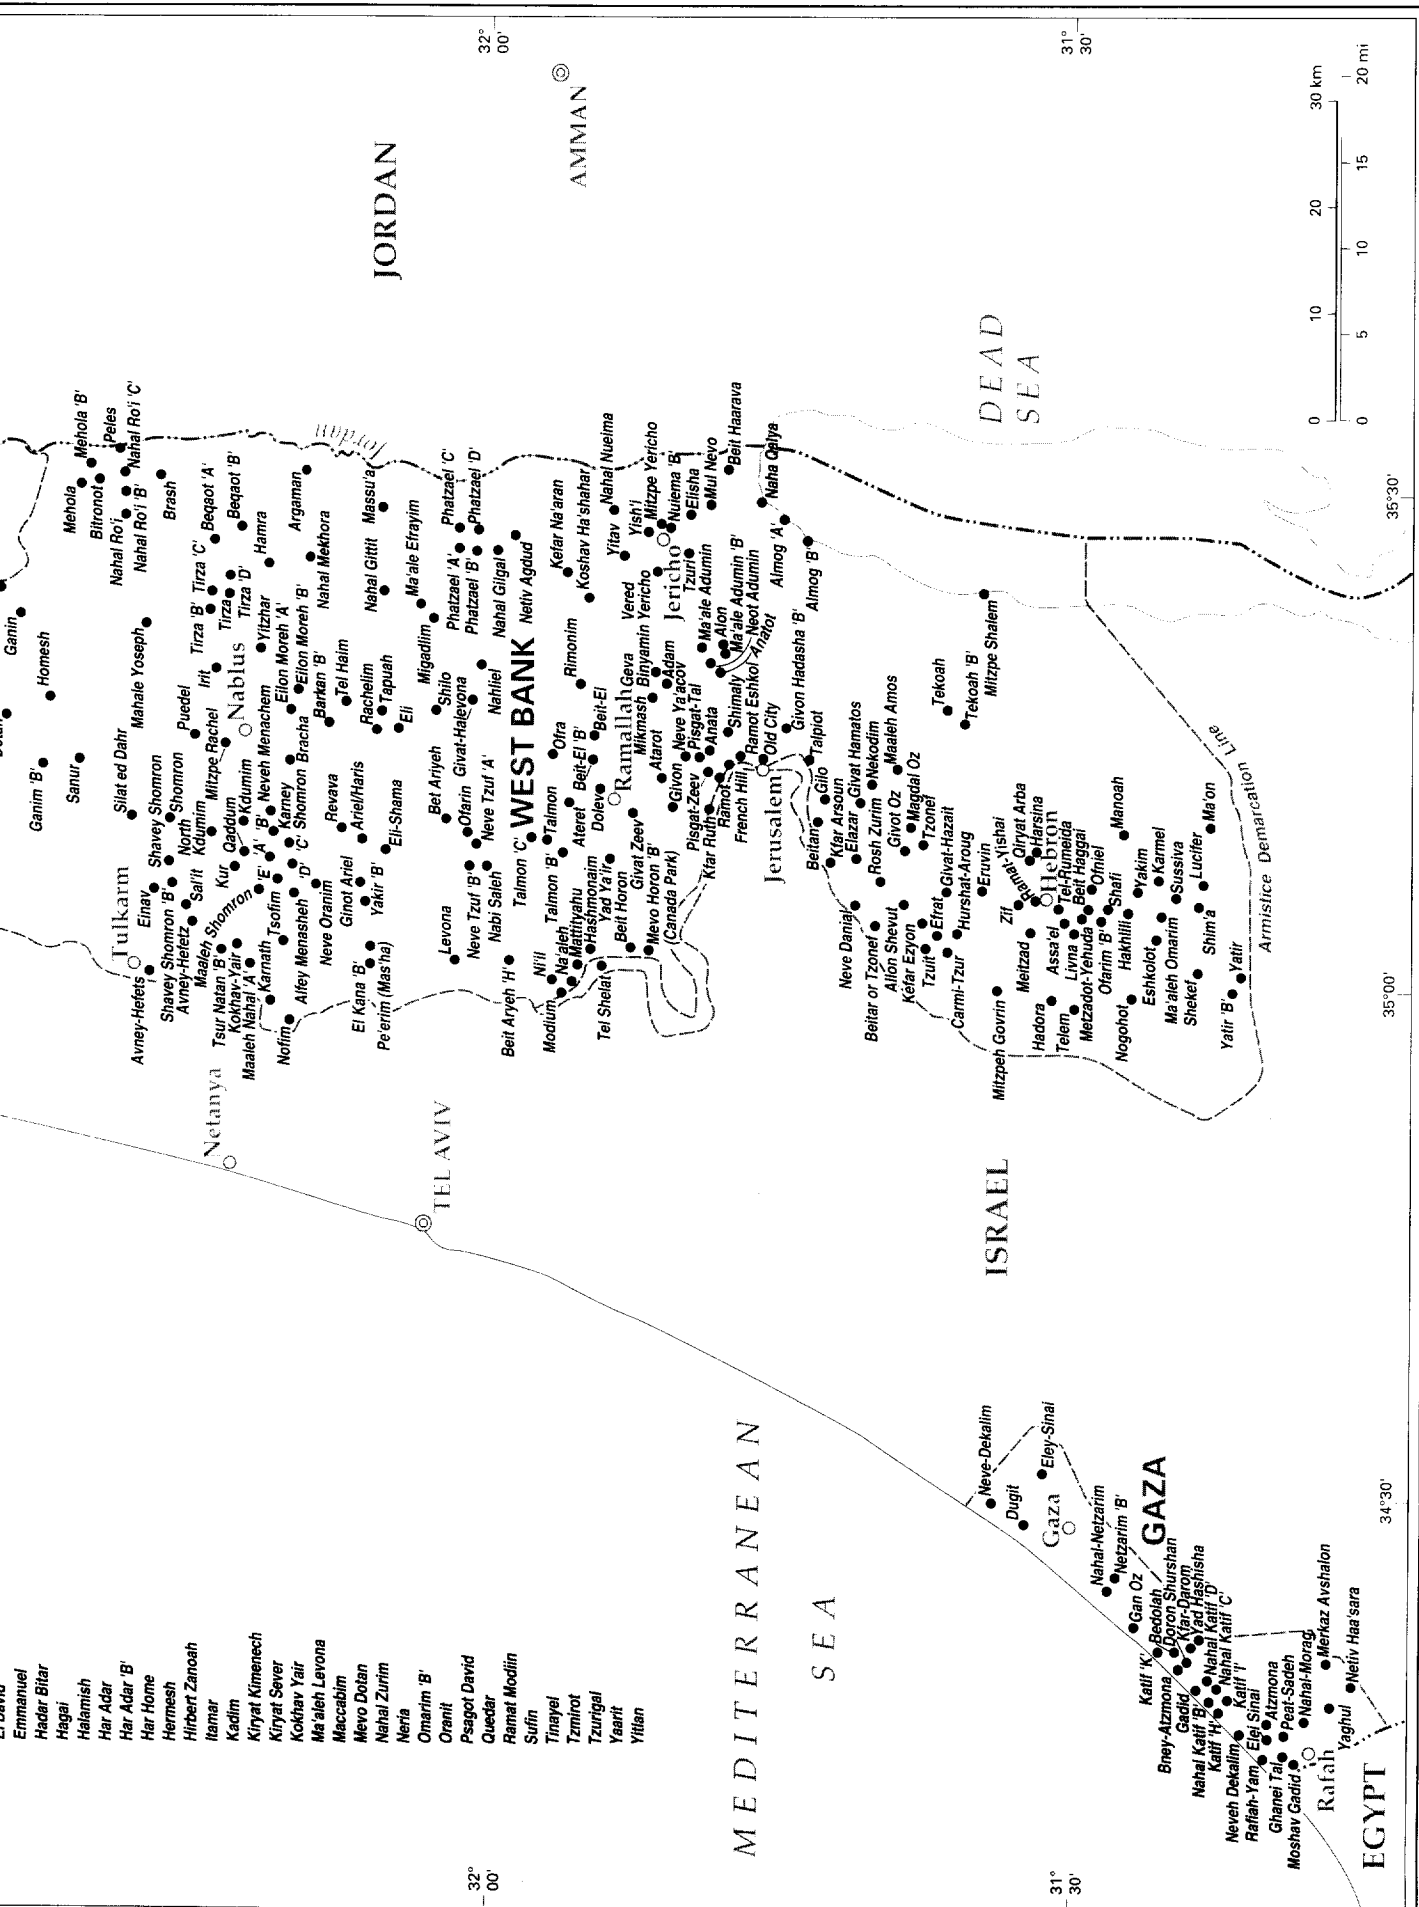

- Israeli settlements — Golan Heights 44
West Bank 246
Gaza Strip 33
- Town selected for reference purposes

The present map reflects information concerning Israeli settlements which has been submitted to the Special Committee to Investigate Israeli Practices Affecting the Human Rights of the Palestinian People and Other Arabs of the Occupied Territories.

Settlements in the West Bank, established but not located:

- Alai Zahav
- Arnon Hanatzif
- Beit Hadassah
- Bnei Hever
- Daboya
- Elmer
- El David
- Emmanuel
- Hadar Bitar
- Hagal
- Halmish
- Har Adar
- Har Ader 'B'
- Har Home
- Hermesh
- Hirshel Zanoah
- Itamar
- Kadim
- Kiryat Kimenech
- Kiryat Sever

Settlements in the Gaza Strip, established but not located:

- Etniel
- Gush Katif
- Nissanit
- Tsofin

Settlements in the Golan Heights, established but not located:

- Ein Kanaf
- Daliot
- Kanaf

34°30' 35°00' 35°30' 33°00' 32°30'

JORDAN

AMMAN

DEAD SEA

ISRAEL

MEDITERRANEAN SEA

GAZA

EGYPT

32° 00'