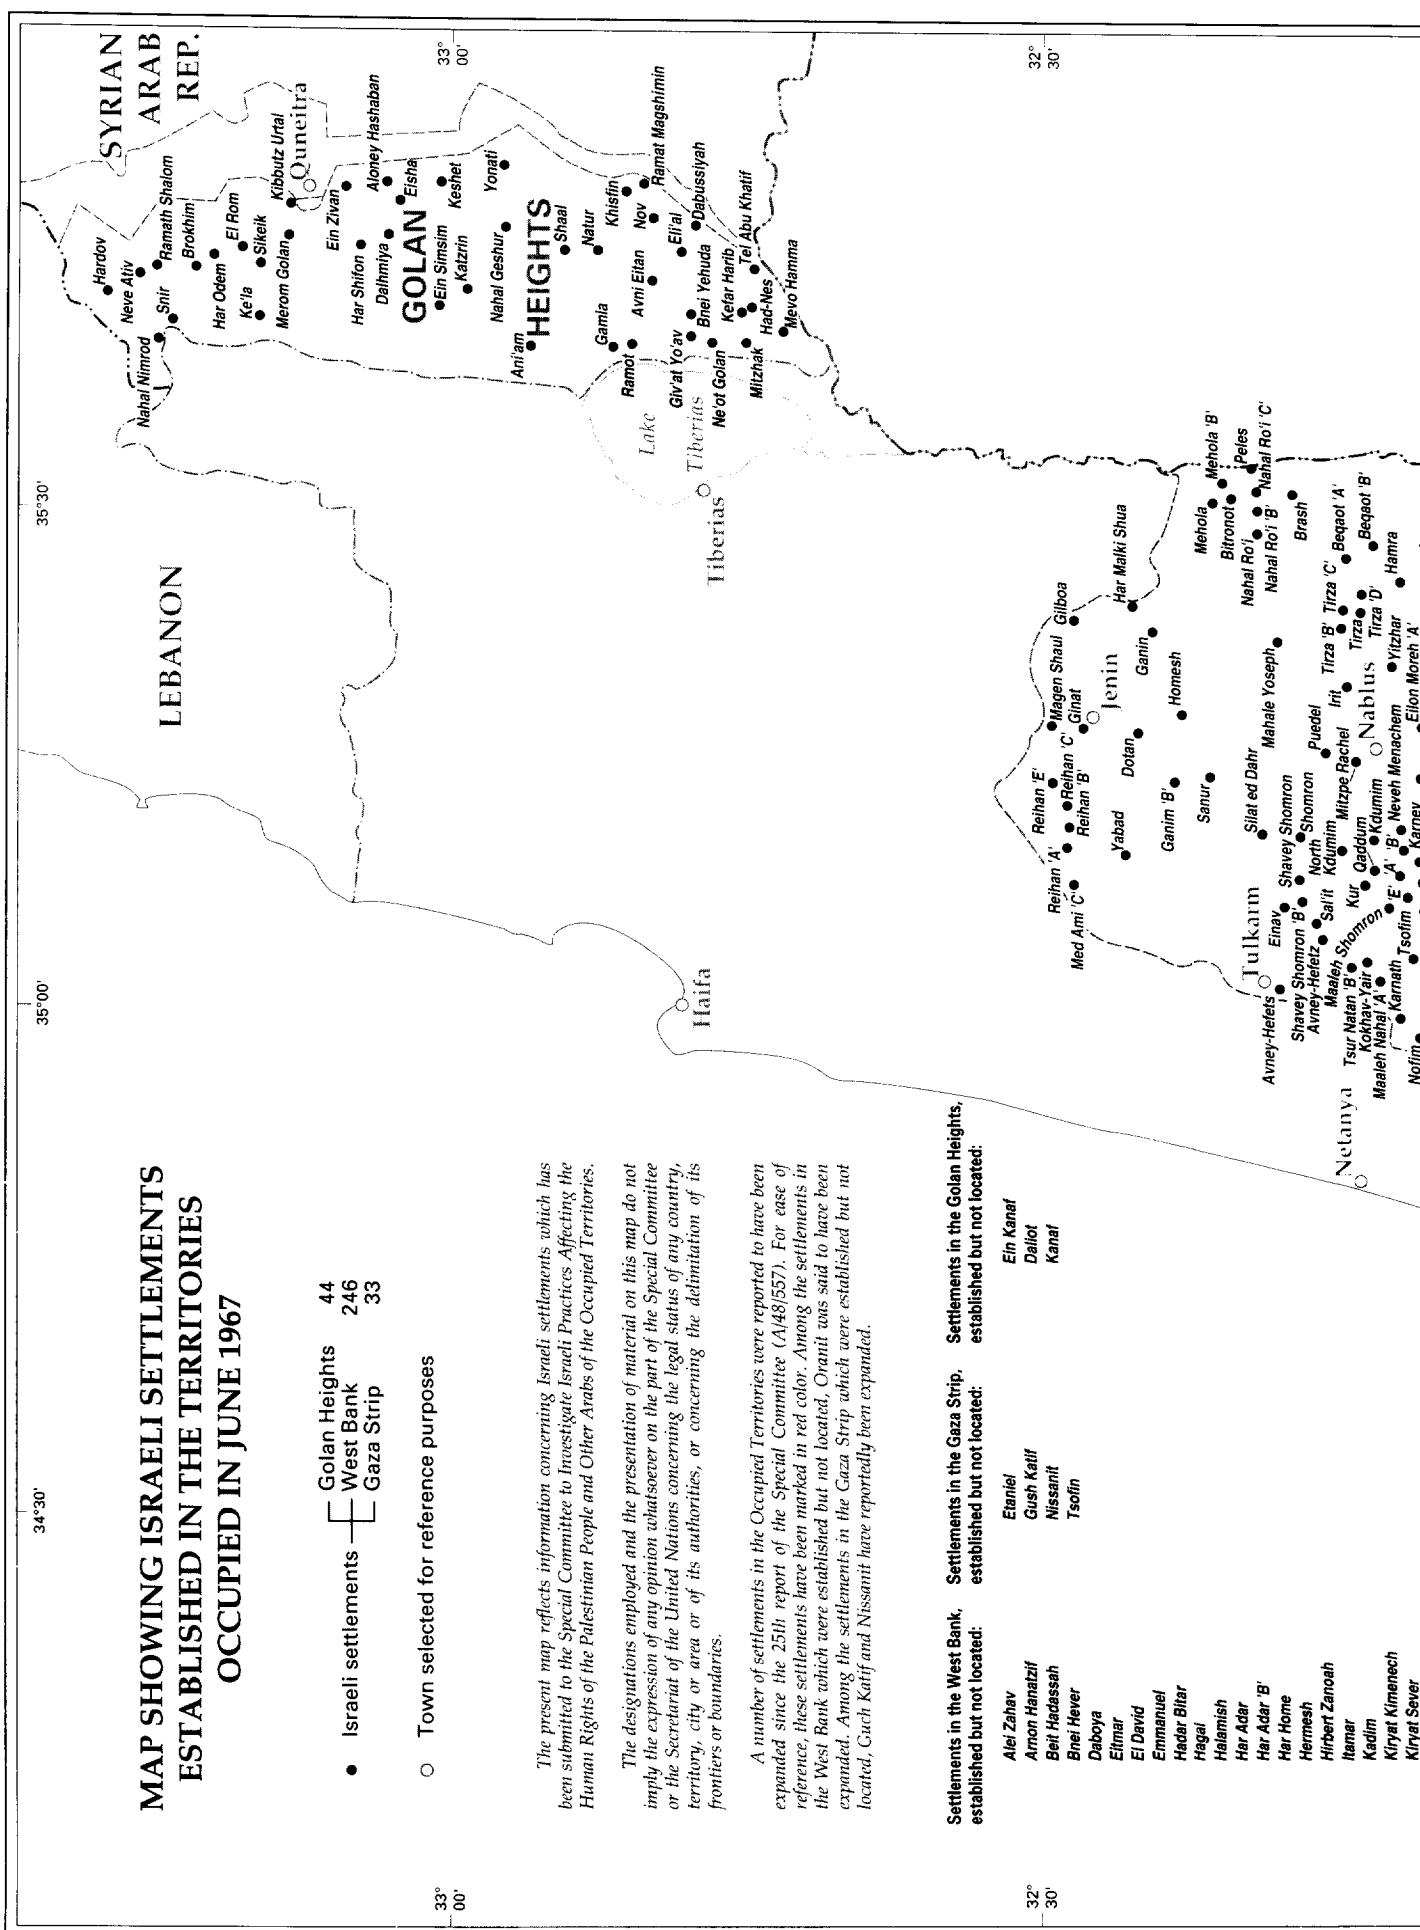

- Israeli settlements — Golan Heights 44
West Bank 246
Gaza Strip 33
- Town selected for reference purposes

The present map reflects information concerning Israeli settlements which has been submitted to the Special Committee to Investigate Israeli Practices Affecting the Human Rights of the Palestinian People and Other Arabs of the Occupied Territories.

Settlements in the West Bank, established but not located:

- Alai Zahav
- Arnon Hanatzif
- Beit Hadassah
- Bnei Hever
- Daboya
- Elmer
- El David
- Emmanuel
- Hadar Bitar
- Hagal
- Halmish
- Har Adar
- Har Ader 'B'
- Har Home
- Hermesh
- Hirshel Zanoah
- Itamar
- Kadim
- Kiryat Kimenech
- Kiryat Sever

Settlements in the Gaza Strip, established but not located:

- Etniel
- Gush Katif
- Nissanit
- Tsofin

Settlements in the Golan Heights, established but not located:

- Ein Kanaf
- Daliot
- Kanaf

34°30' 35°00' 35°30' 33°00' 32°30'

JORDAN

AMMAN

DEAD SEA

ISRAEL

MEDITERRANEAN SEA

GAZA

EGYPT

32° 00'