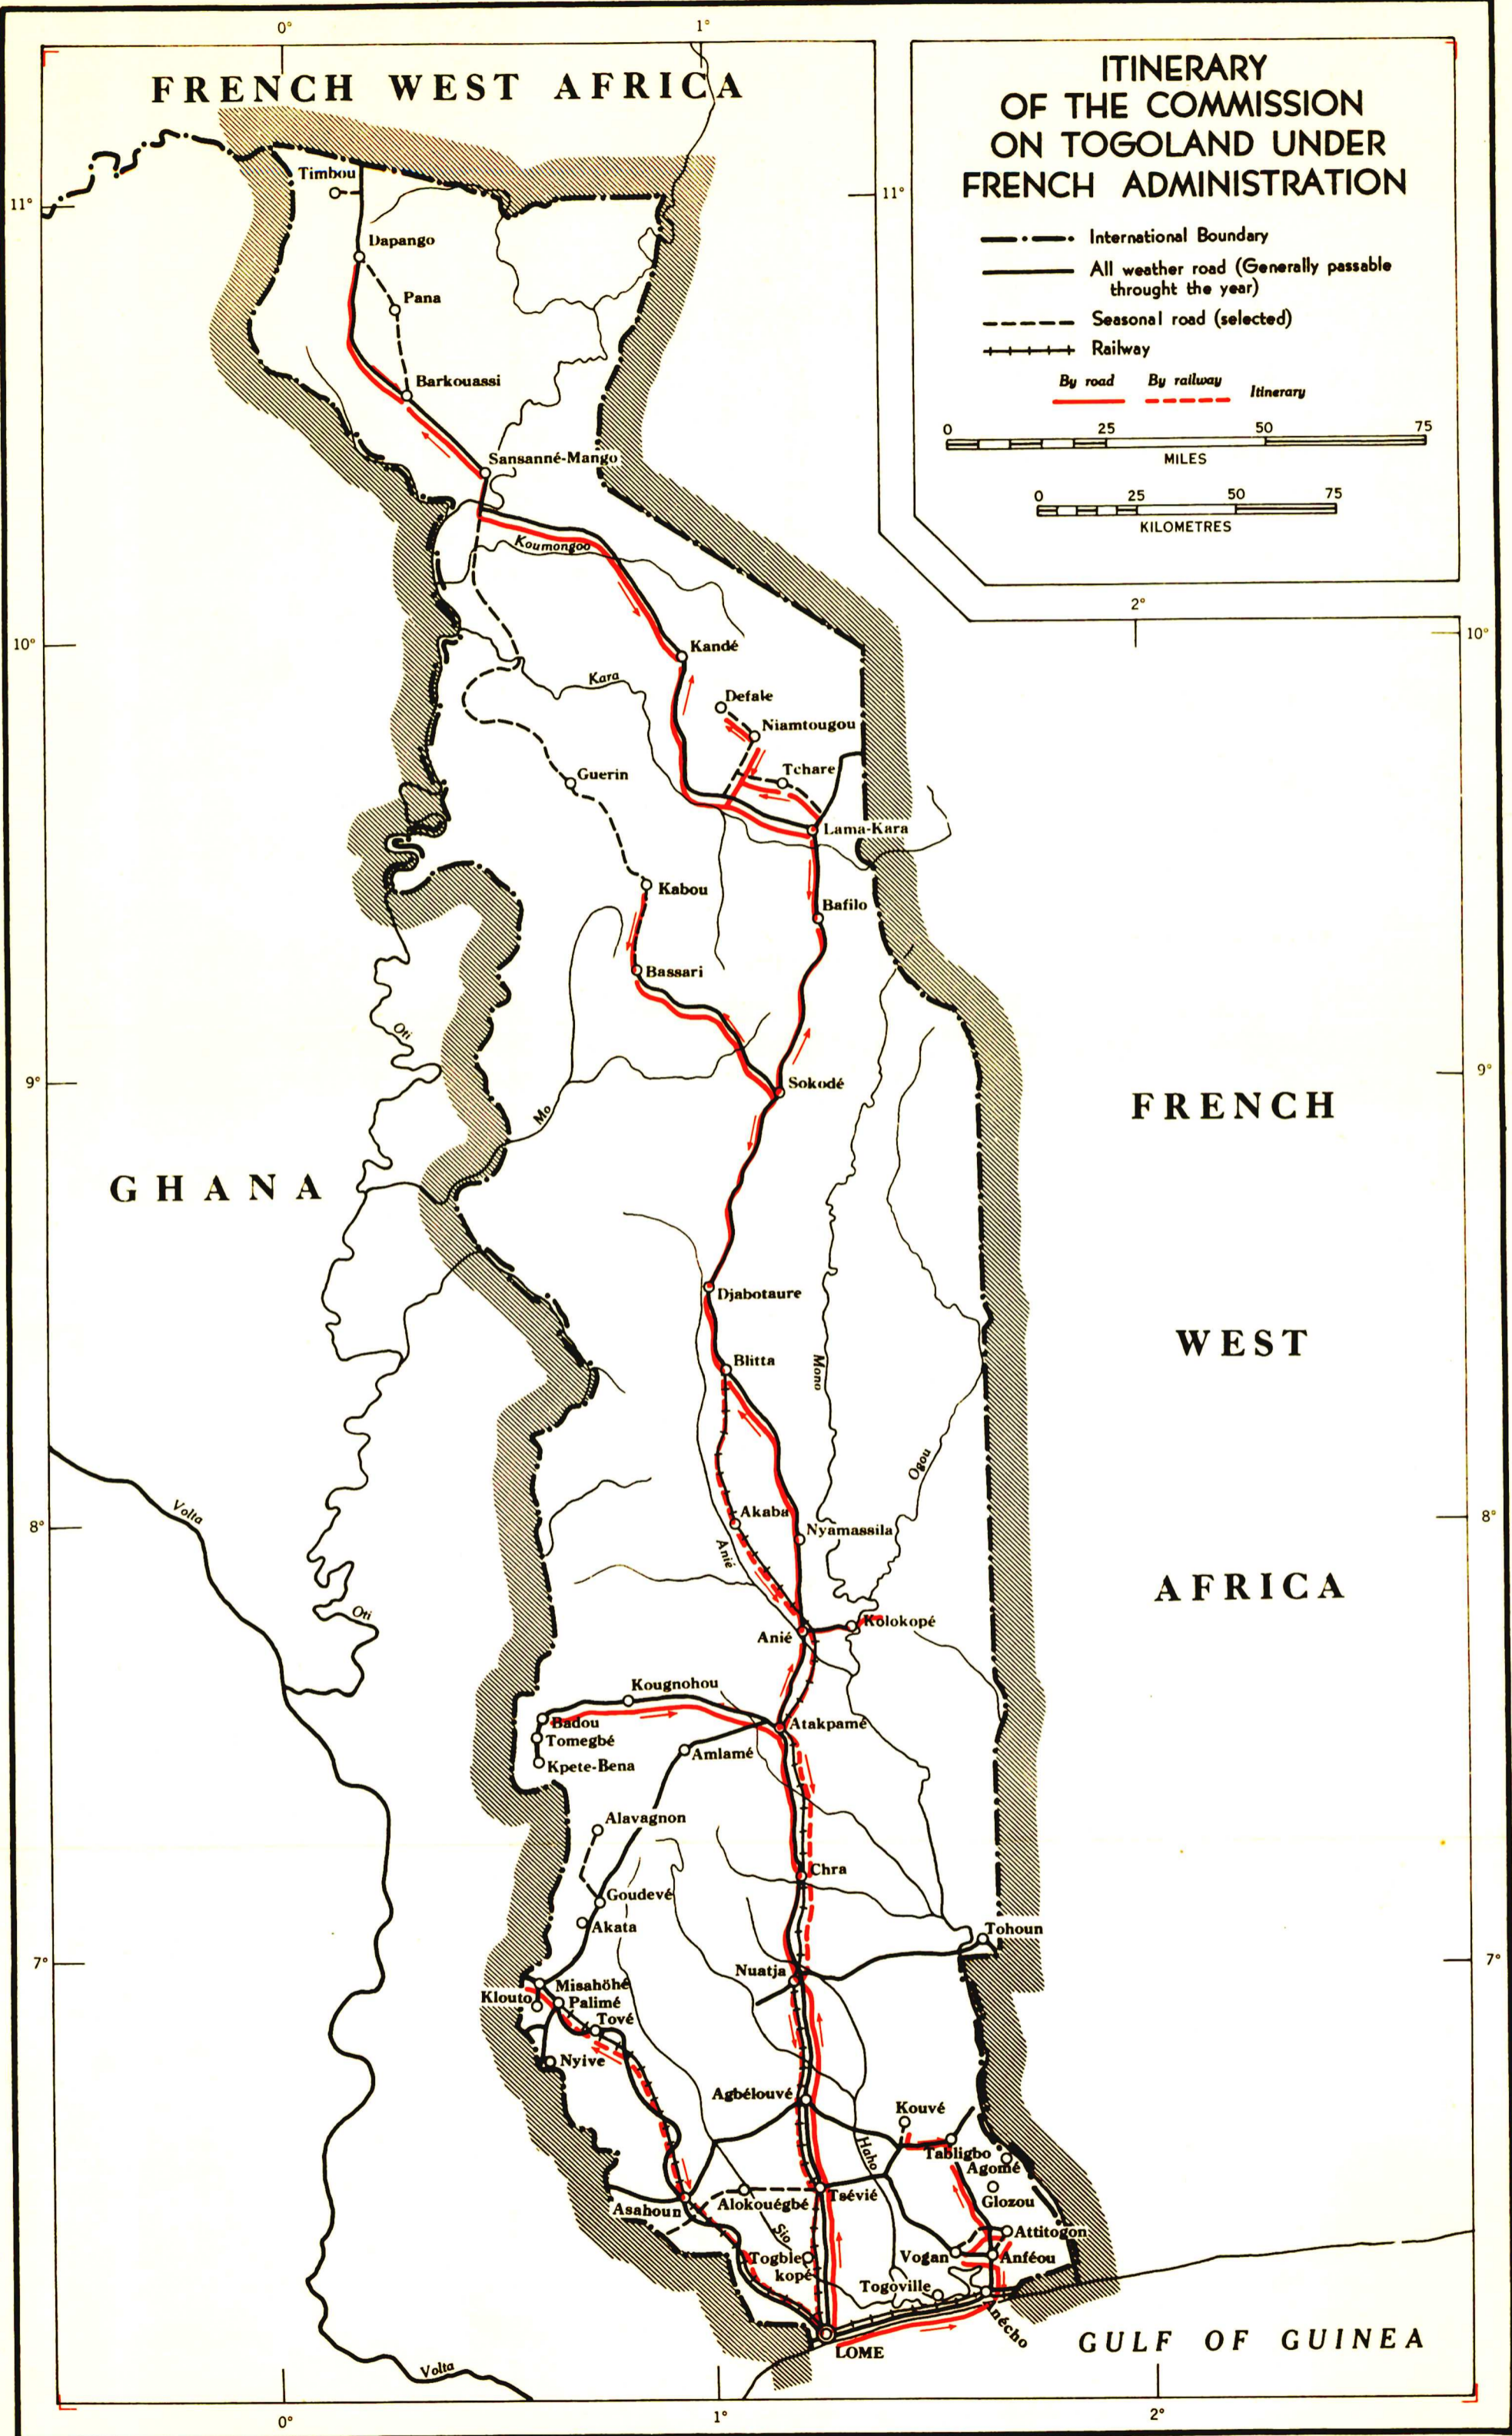

# FRENCH WEST AFRICA

## ITINERARY OF THE COMMISSION ON TOGOLAND UNDER FRENCH ADMINISTRATION

- • — International Boundary
- All weather road (Generally passable throughout the year)
- - - Seasonal road (selected)
- + + + Railway

By road By railway Itinerary

GHANA

FRENCH

WEST

AFRICA

GULF OF GUINEA

E2010c/16/1957