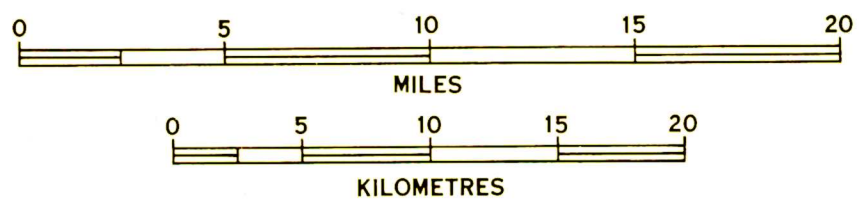

TRUST TERRITORY OF THE CAMEROONS  
 UNDER UNITED KINGDOM ADMINISTRATION  
 SOUTHERN CAMEROONS  
 VICTORIA

- Divisional boundary
- ..... Limit of Plebiscite district
- All season road
- - - - - Dry season road
- · - · - Path or track
- Provincial Headquarters
- Divisional Headquarters
- ✈ Airport
- 400 — Contour line in feet