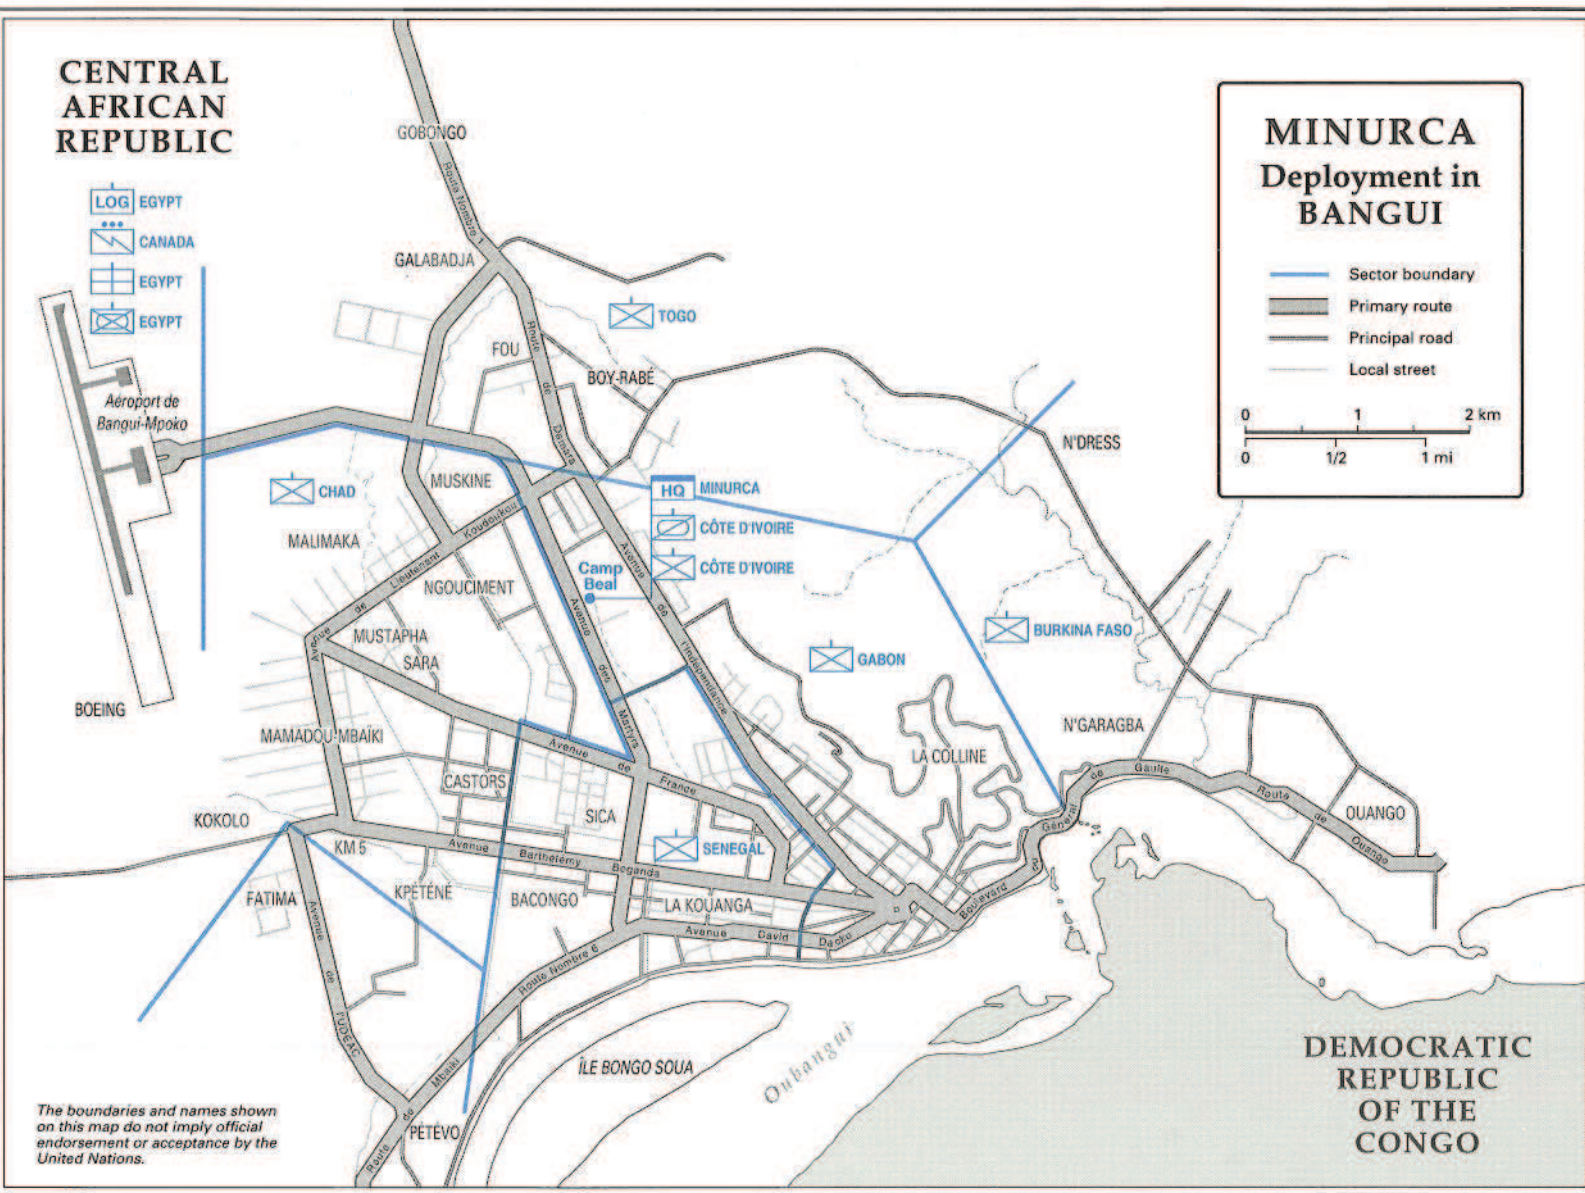

# CENTRAL AFRICAN REPUBLIC

- EGYPT
- CANADA
- EGYPT
- EGYPT

# MINURCA Deployment in BANGUI

- Sector boundary
  - Primary route
  - Principal road
  - Local street
- 0 1 2 km  
0 1/2 1 mi

*The boundaries and names shown on this map do not imply official endorsement or acceptance by the United Nations.*

**DEMOCRATIC  
REPUBLIC  
OF THE  
CONGO**