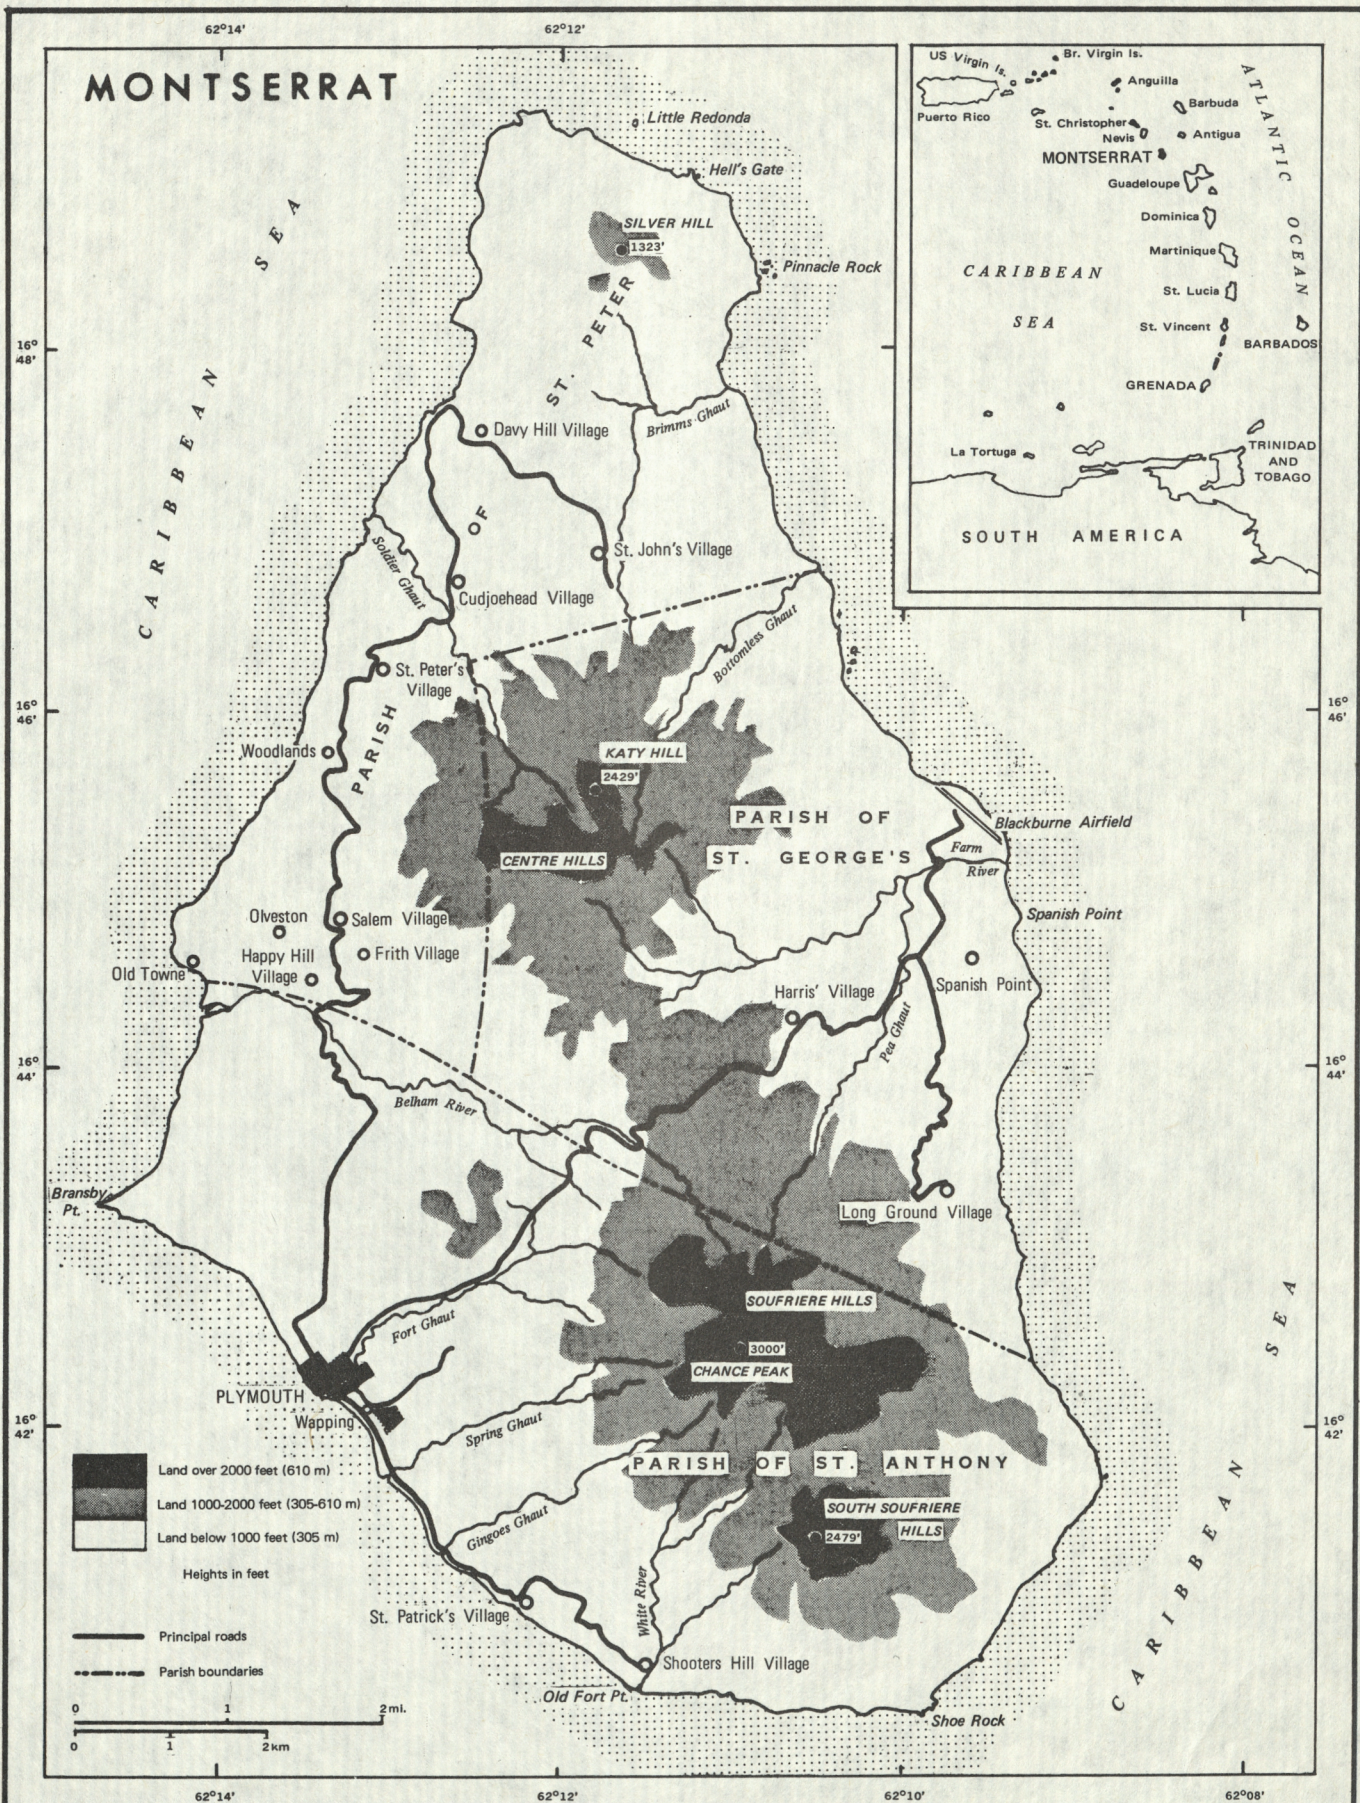

MONTSERRAT

MAP NO. 2871 UNITED NATIONS
OCTOBER 1975

UN MAP COLLECTION

C440.25 10/1975