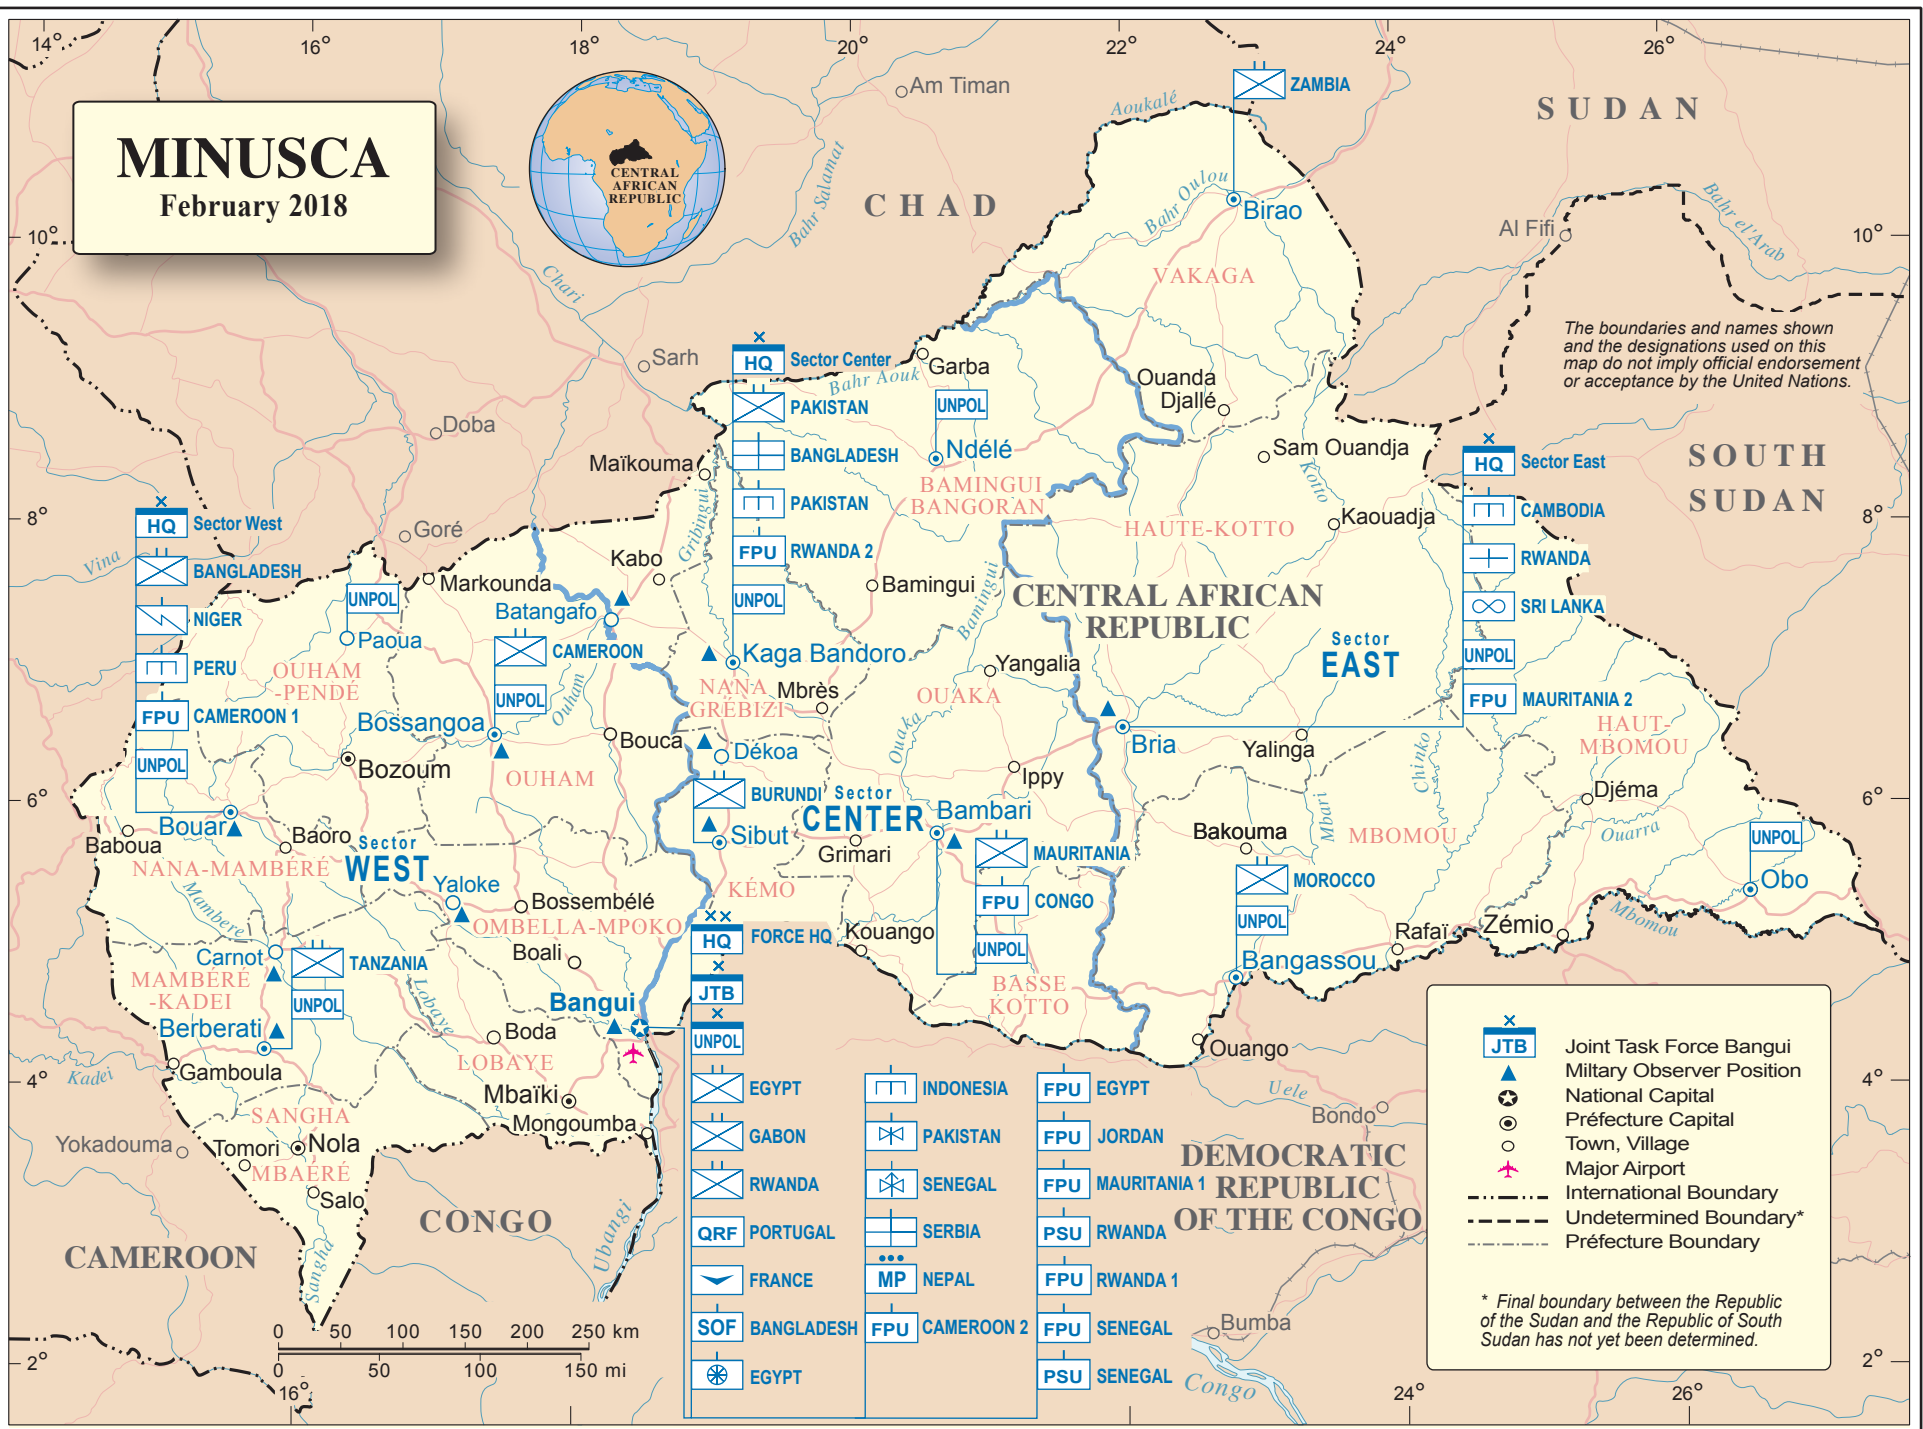

MINUSCA

February 2018

SUDAN

CHAD

SOUTH
SUDAN

The boundaries and names shown on this map do not imply official endorsement or acceptance by the United Nations.

	JTB	Joint Task Force Bangui
		Military Observer Position
		National Capital
		Préfecture Capital
		Town, Village
		Major Airport
		International Boundary
		Undetermined Boundary*
		Préfecture Boundary

* Final boundary between the Republic of the Sudan and the Republic of South Sudan has not yet been determined.