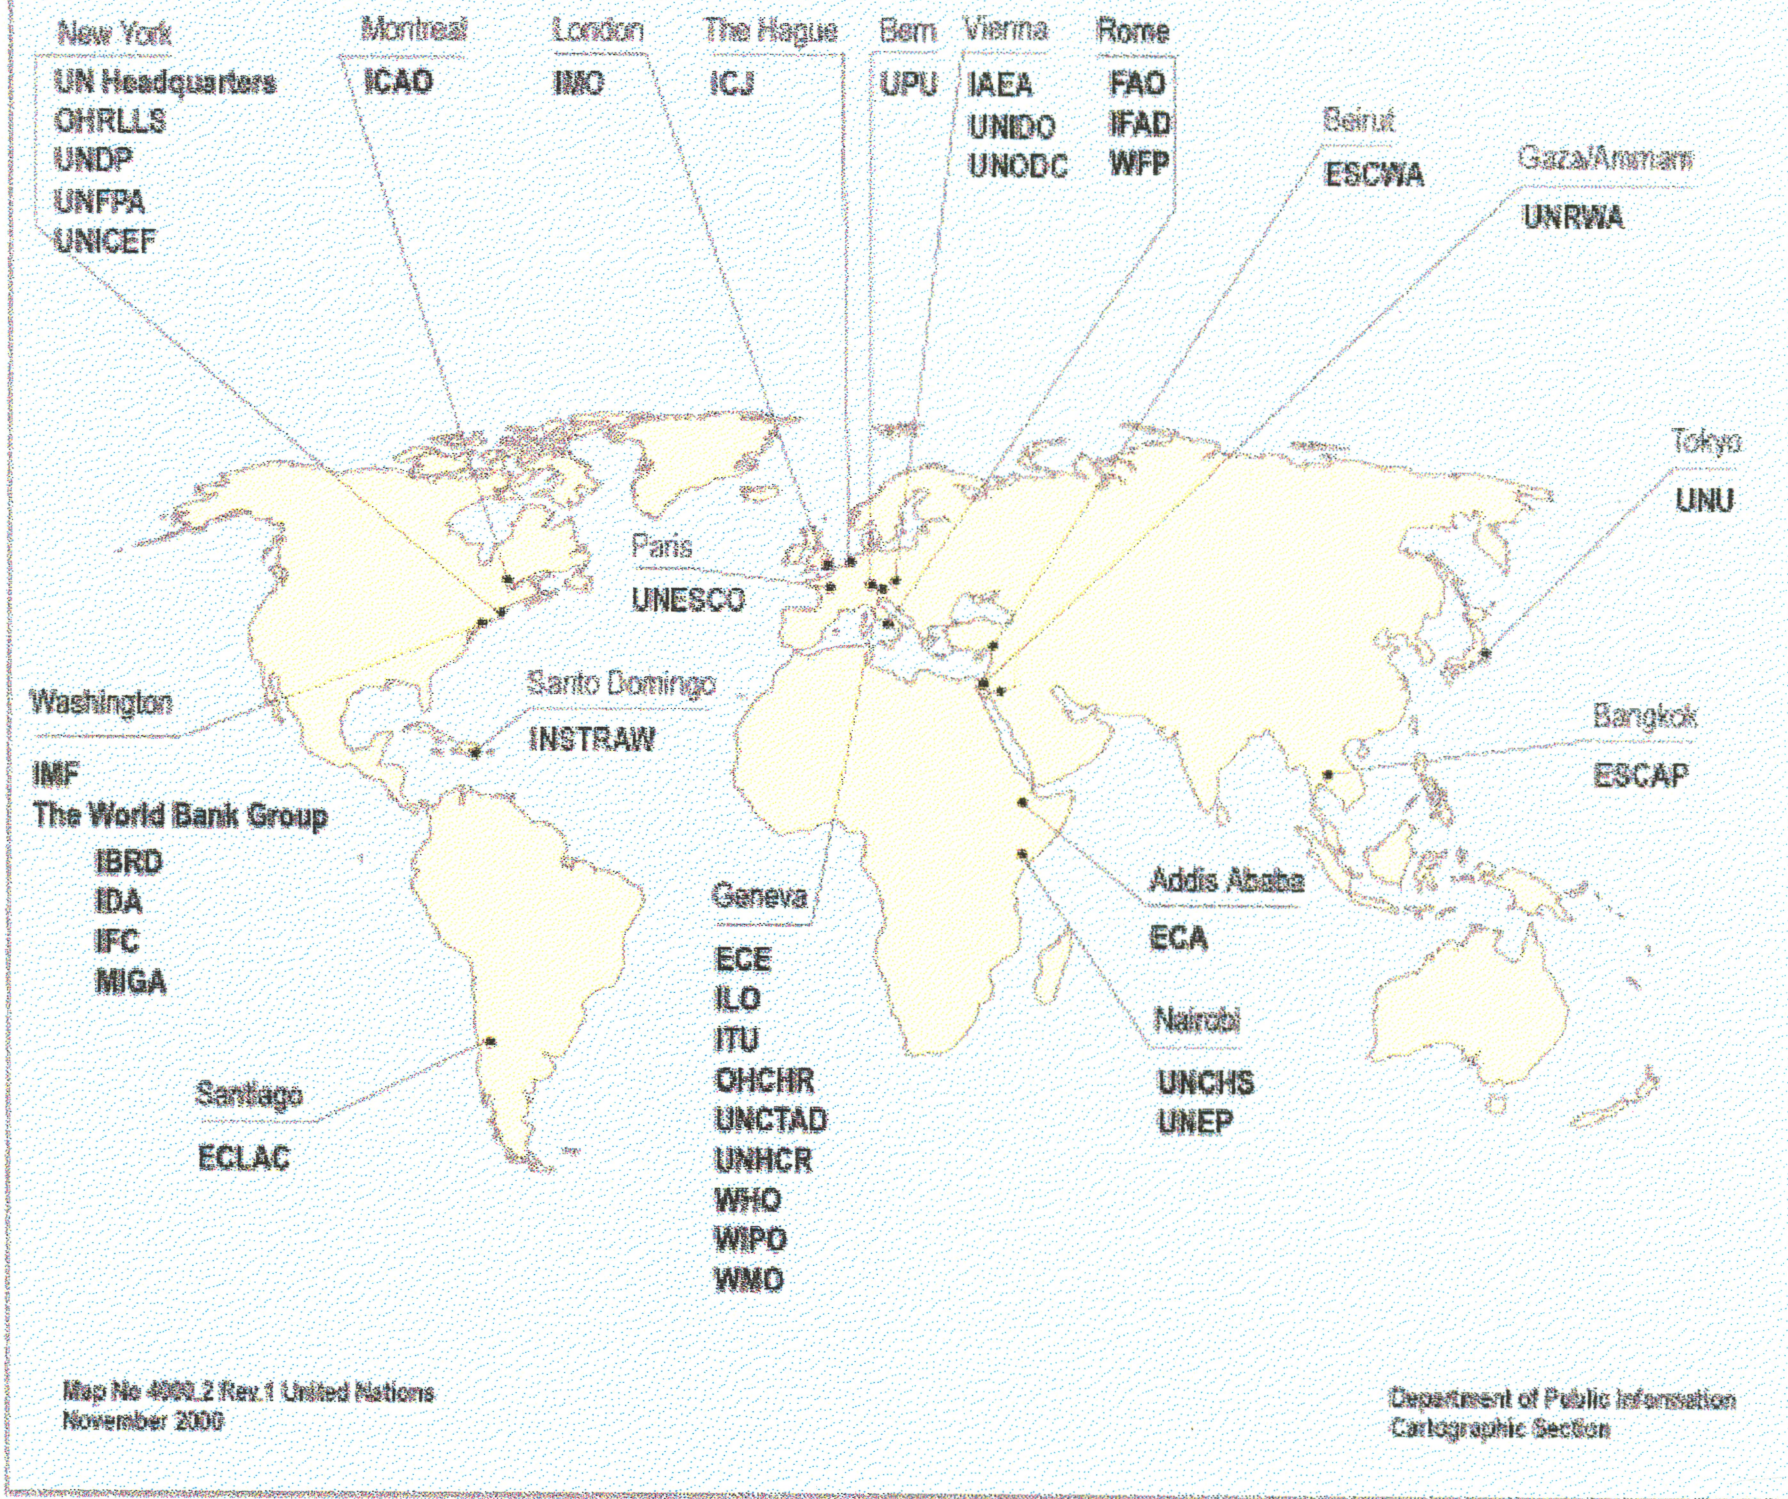

PRINCIPAL UNITED NATIONS OFFICES AROUND THE WORLD

Map No 4000.2 Rev.1 United Nations
November 2000

Department of Public Information
Cartographic Section

Map A000/10/2000

MAP COLLECTION
UNITED NATIONS LIBRARY