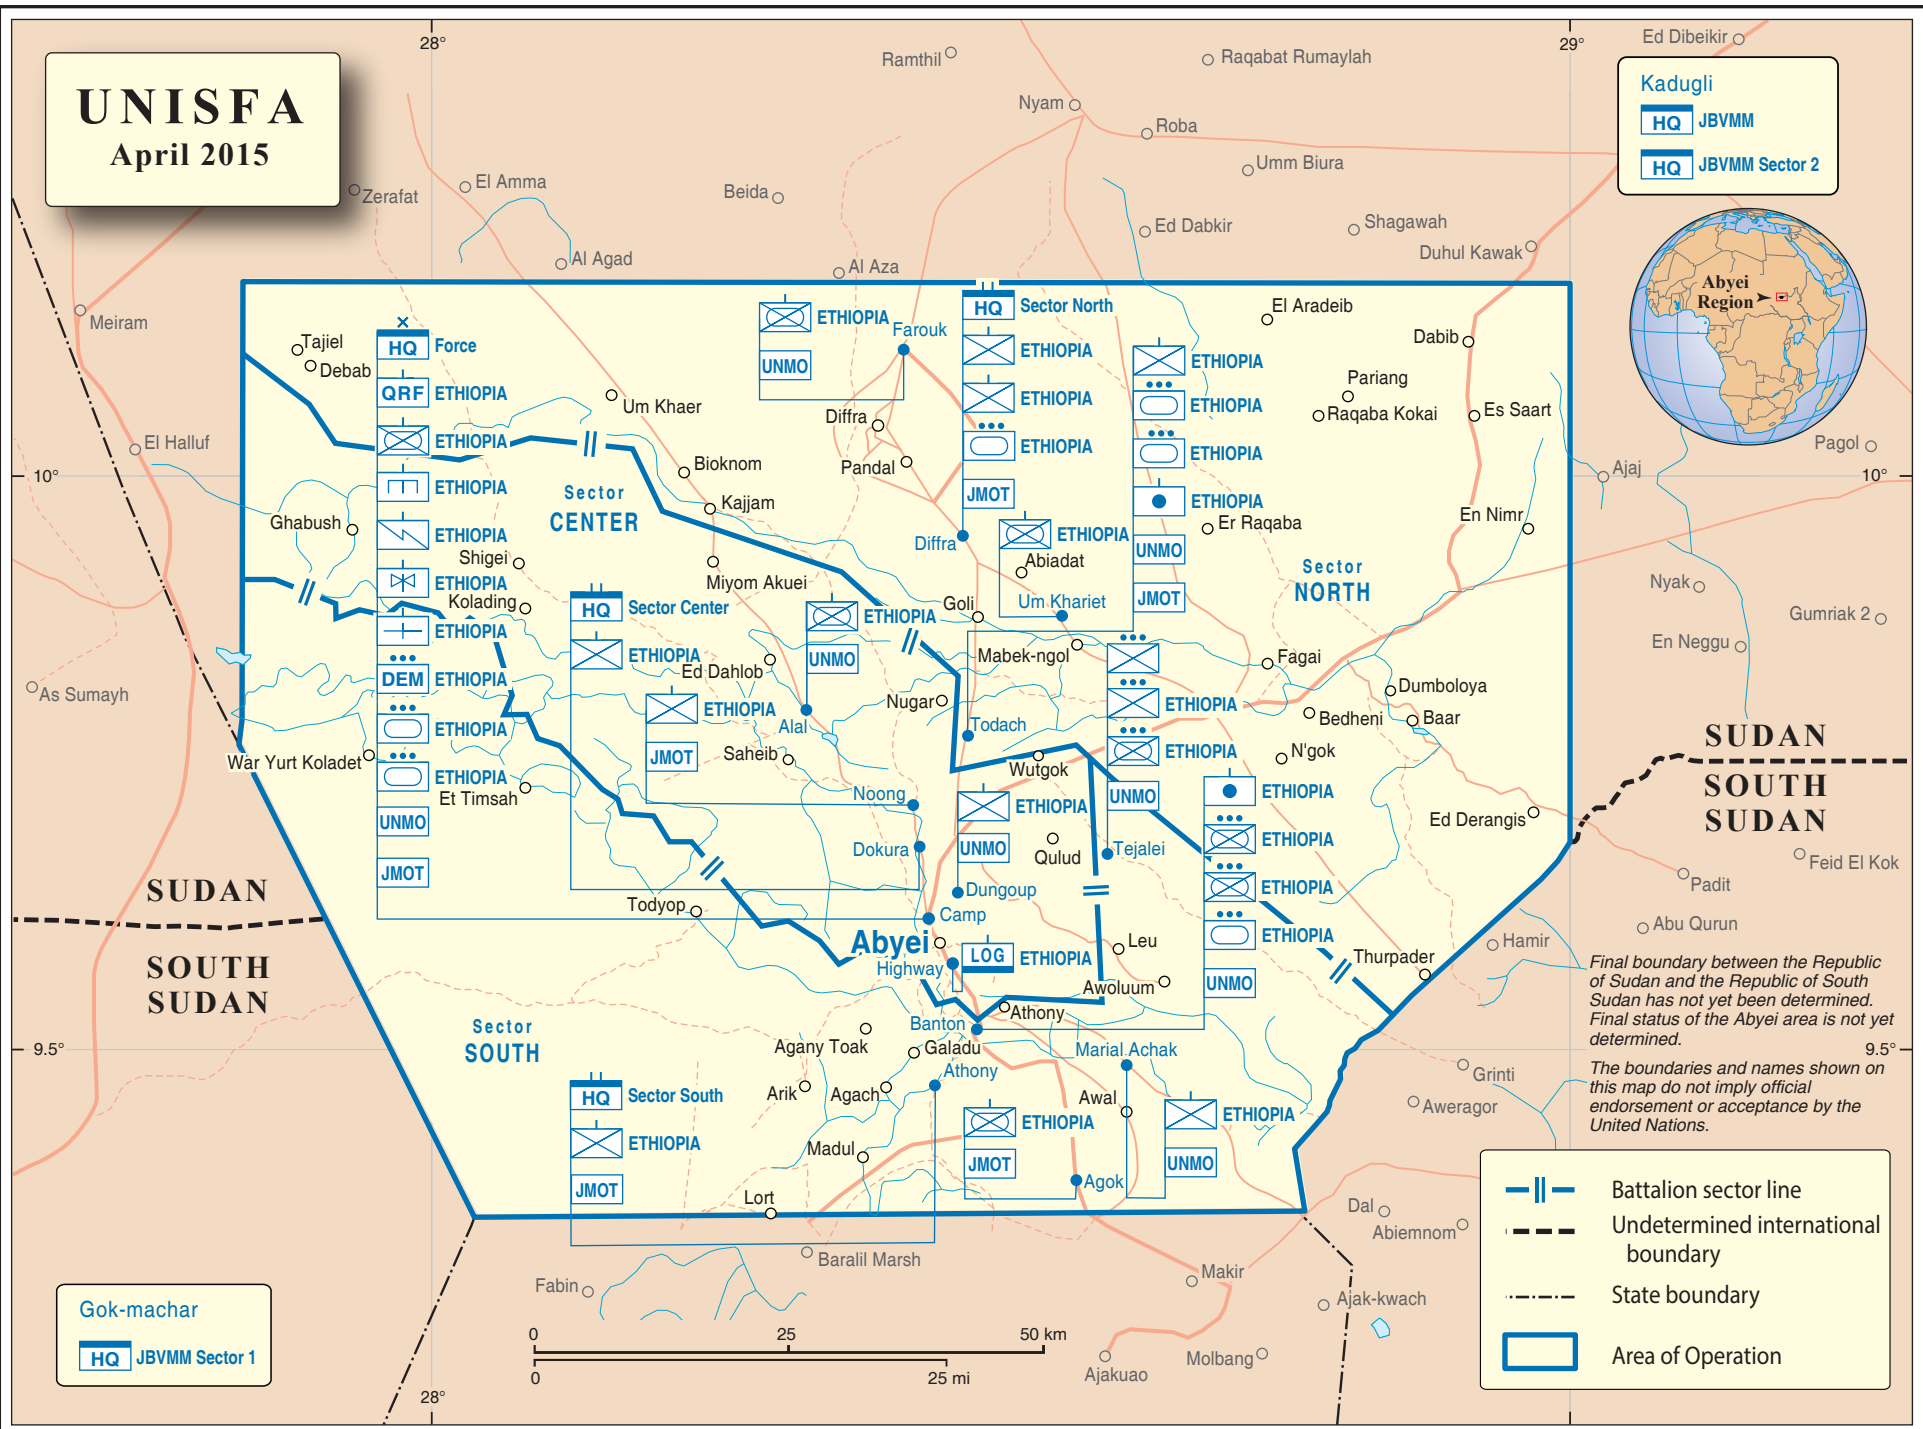

UNISFA

April 2015

Kadugli

- HQ JBVM
- HQ JBVM Sector 2

Final boundary between the Republic of Sudan and the Republic of South Sudan has not yet been determined. Final status of the Abyei area is not yet determined.

The boundaries and names shown on this map do not imply official endorsement or acceptance by the United Nations.

- Battalion sector line
- Undetermined international boundary
- State boundary
- Area of Operation

Gok-machar

- HQ JBVM Sector 1