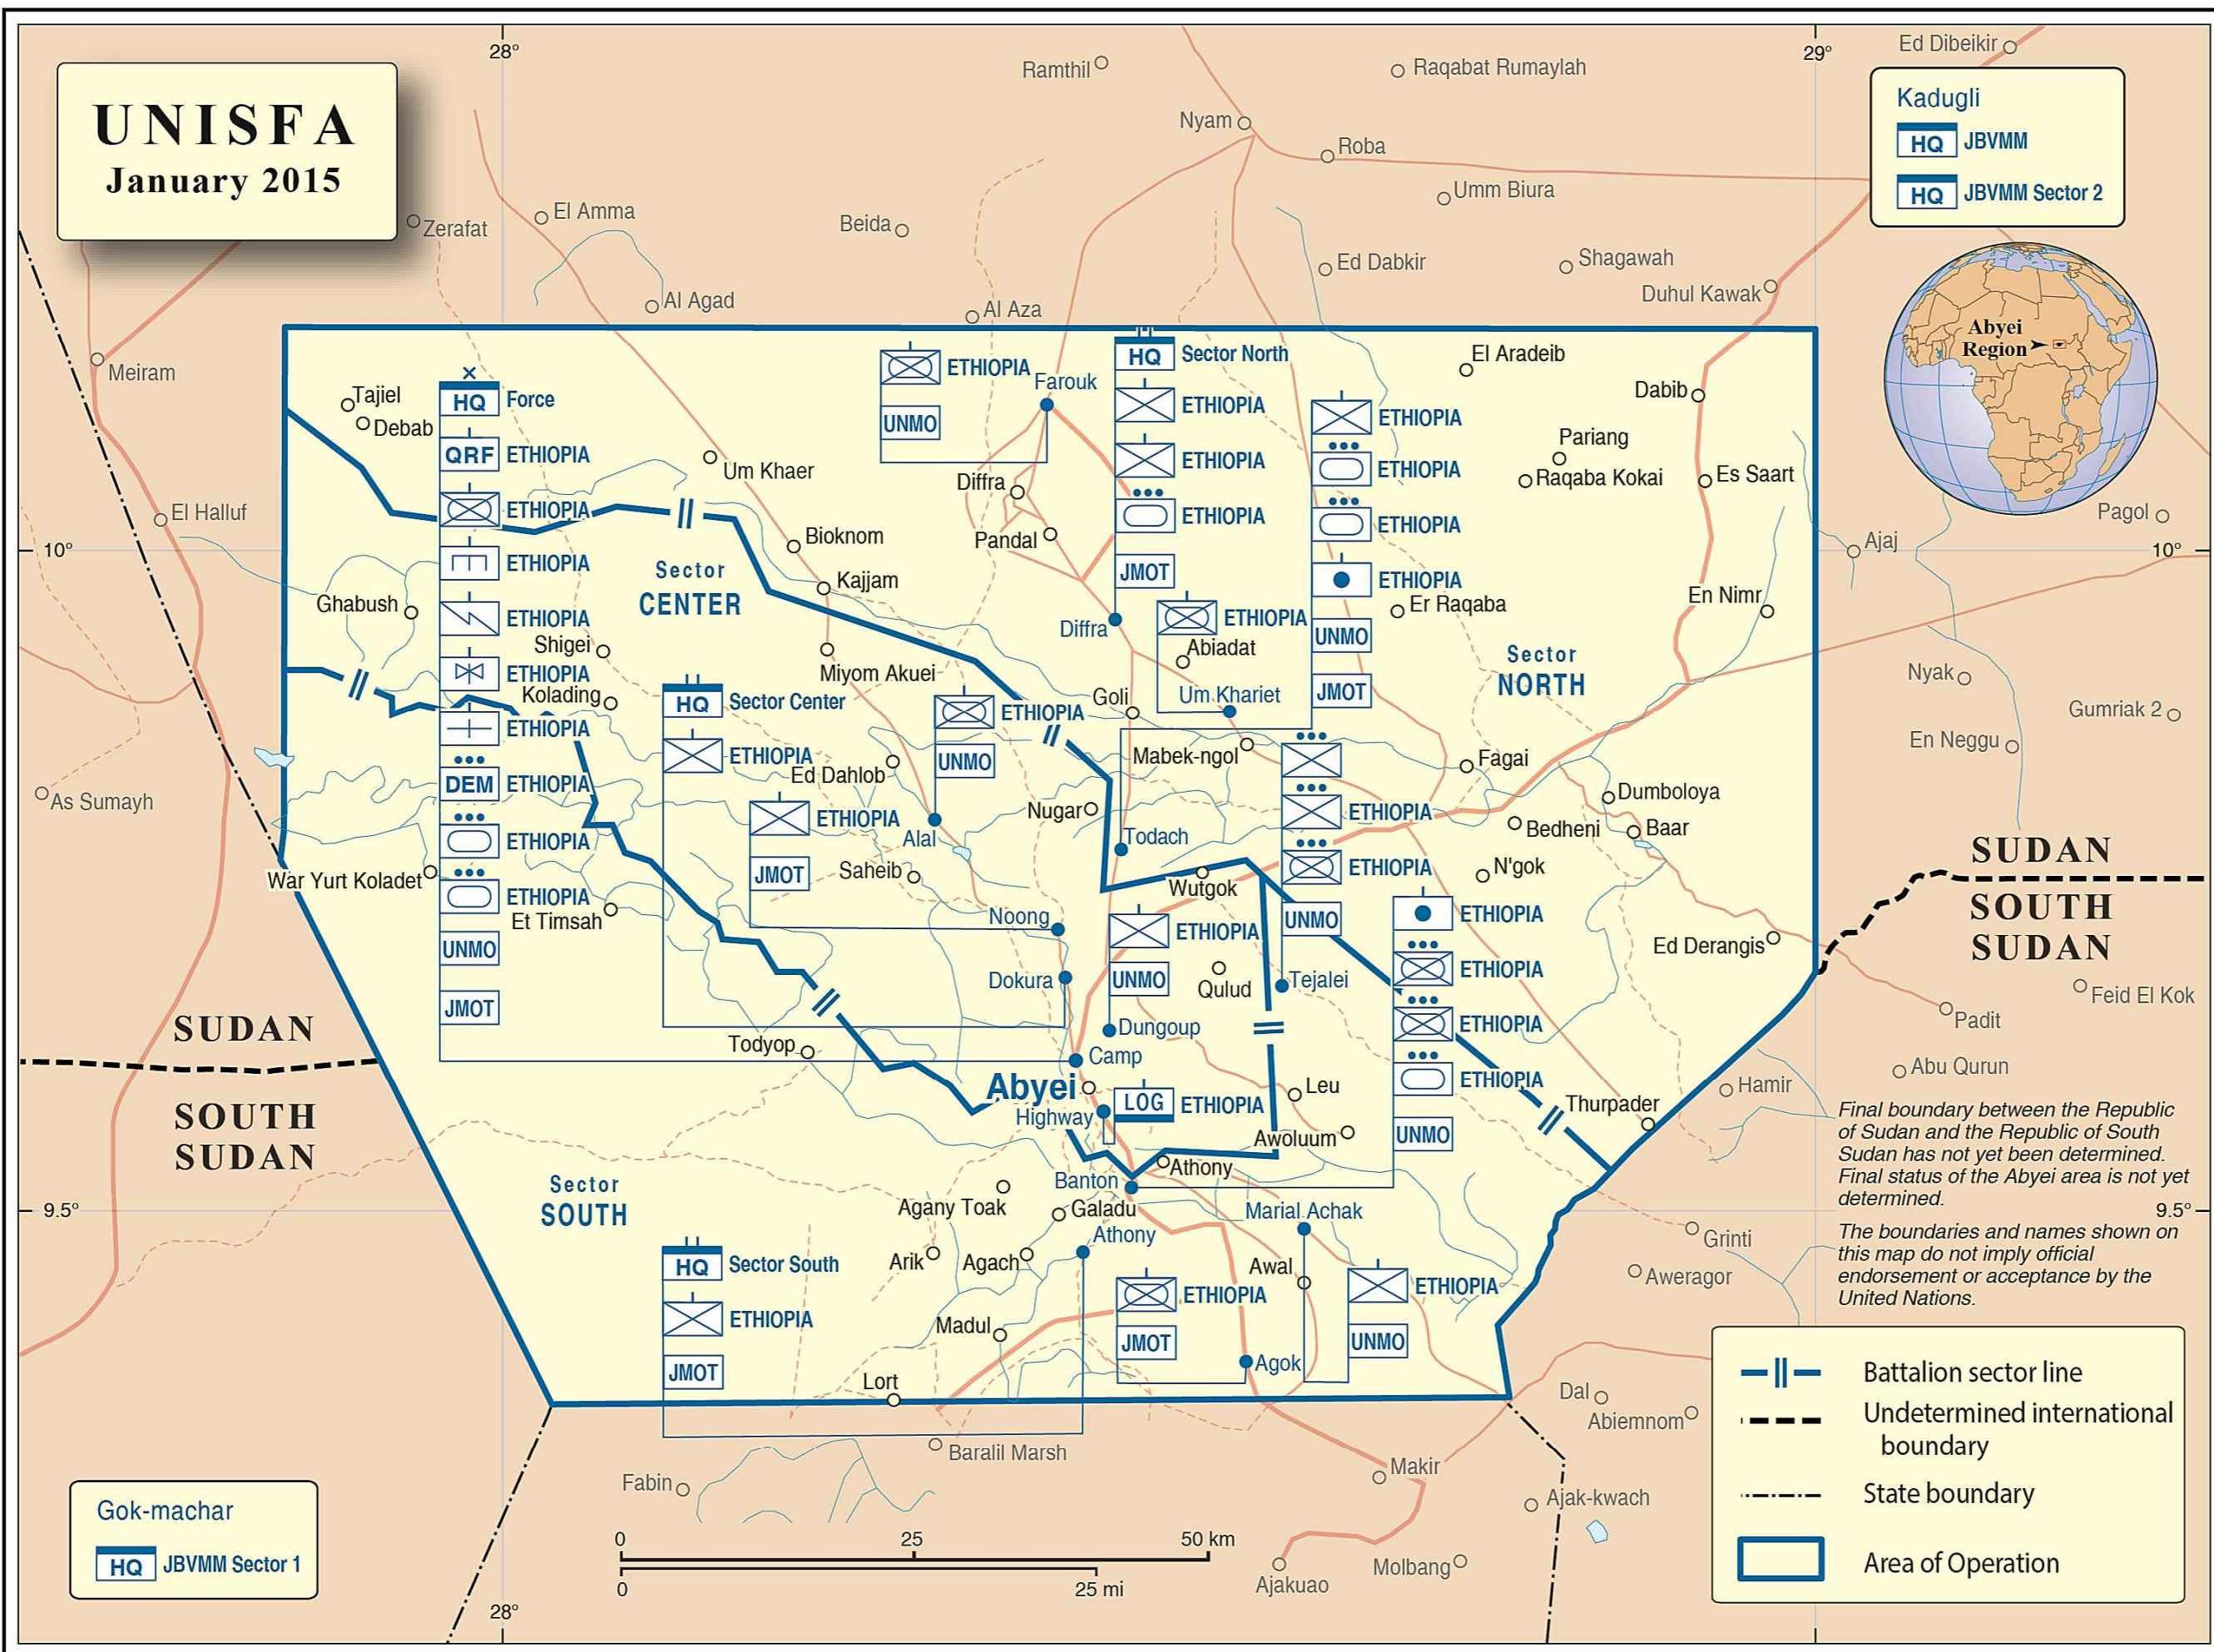

# UNISFA

## January 2015

**Kadugli**

**HQ** JBVMM

**HQ** JBVMM Sector 2

Final boundary between the Republic of Sudan and the Republic of South Sudan has not yet been determined. Final status of the Abyei area is not yet determined.

The boundaries and names shown on this map do not imply official endorsement or acceptance by the United Nations.

- Battalion sector line
- Undetermined international boundary
- State boundary
- Area of Operation

**Gok-machar**

**HQ** JBVMM Sector 1