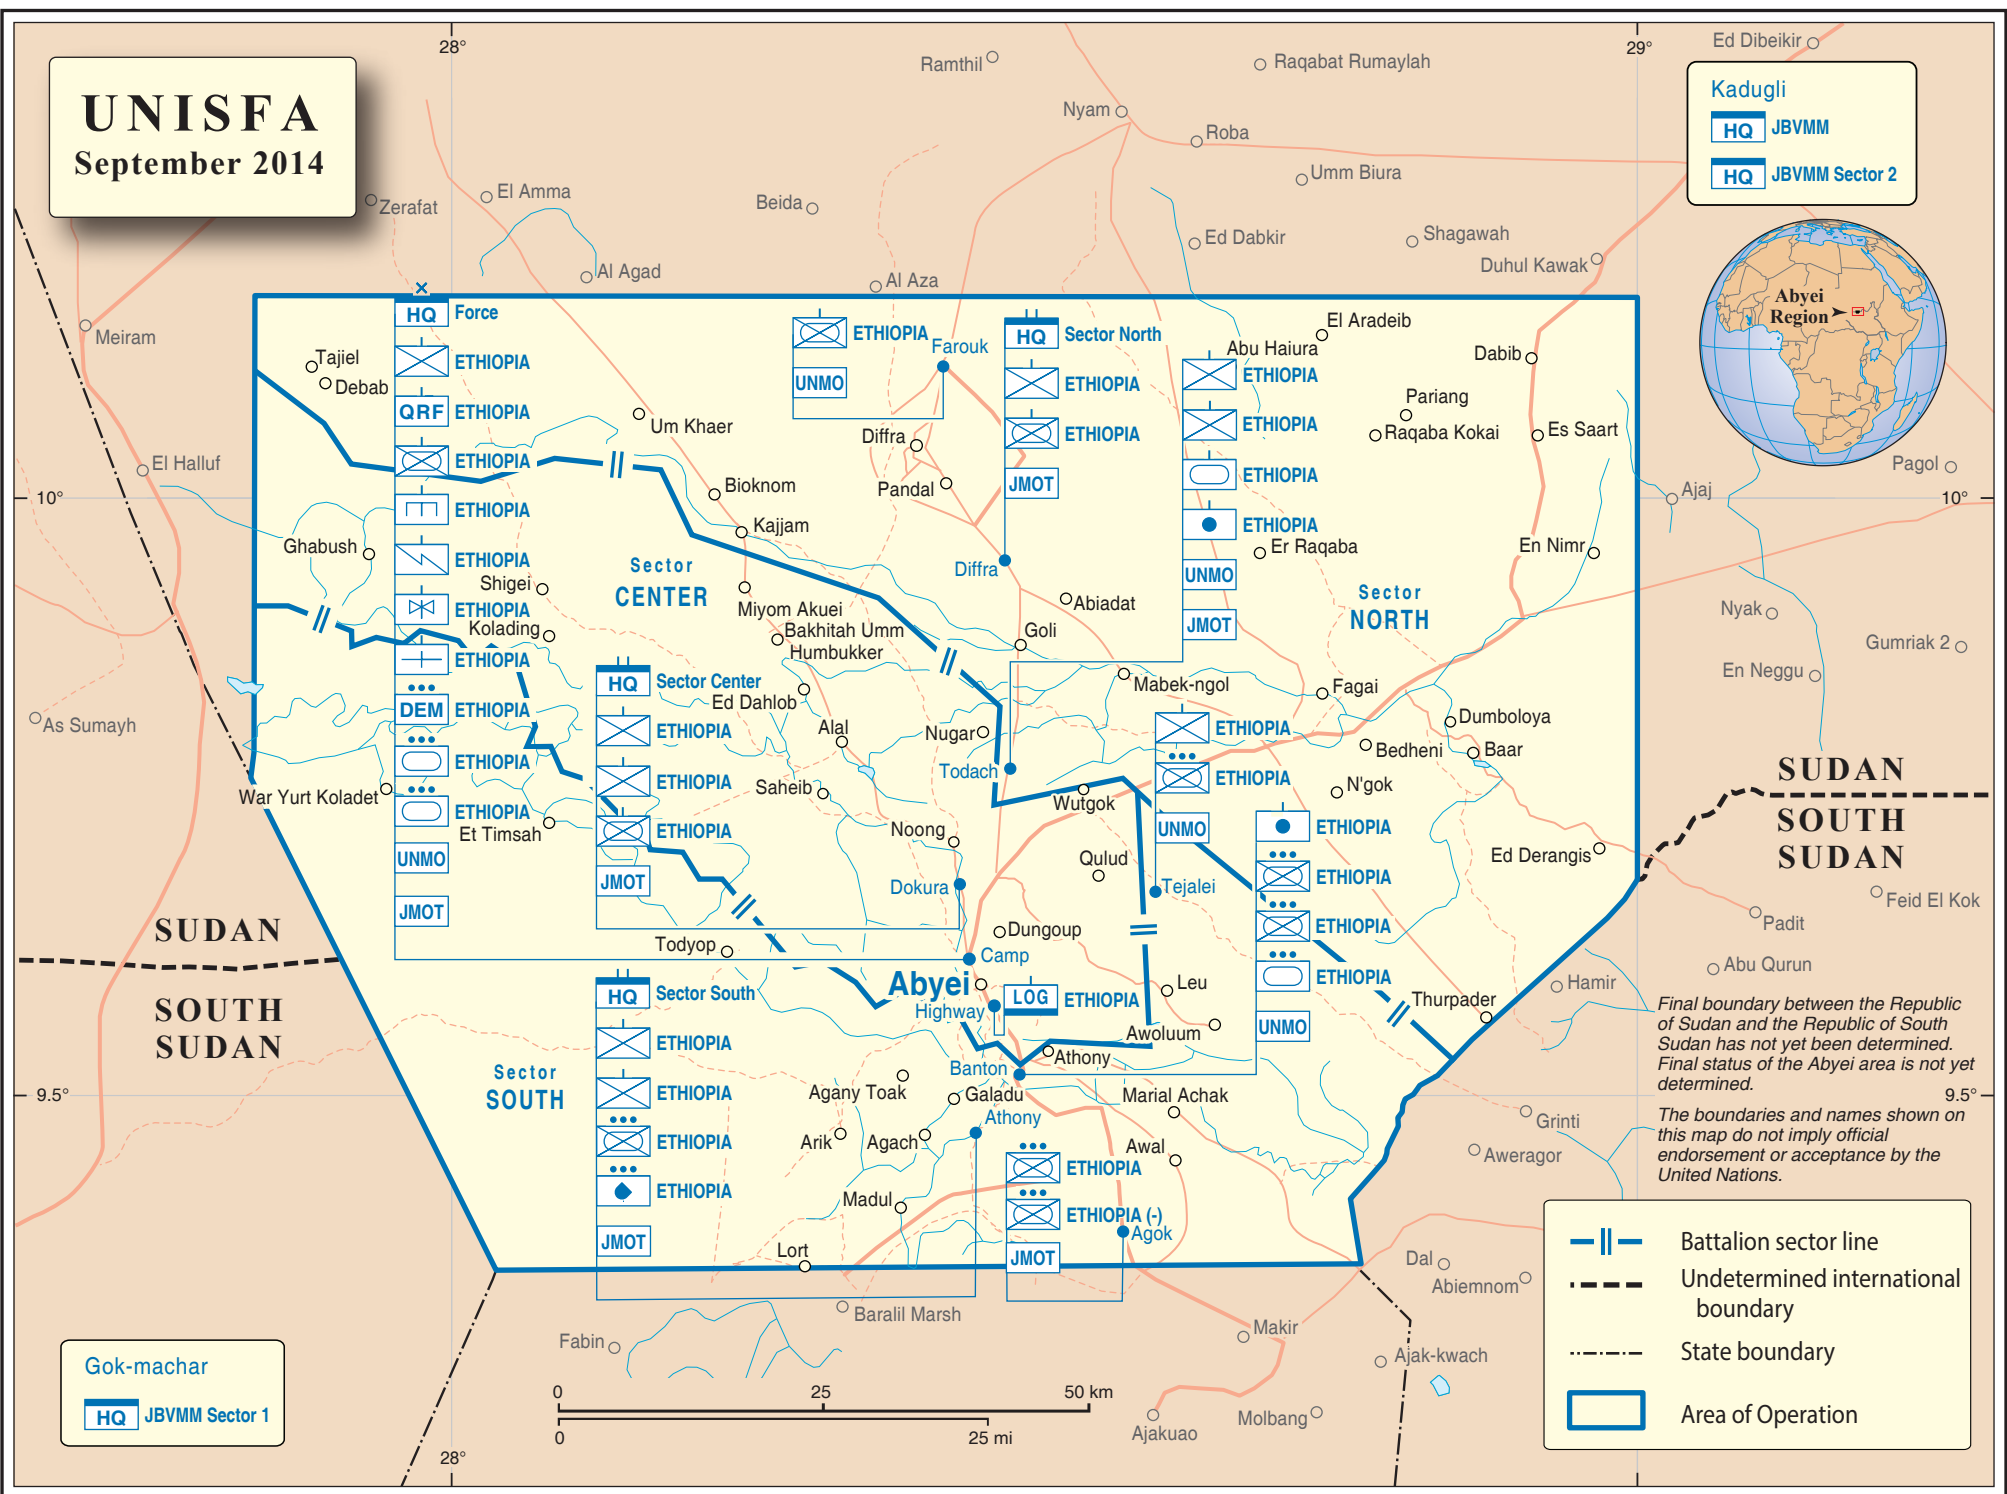

UNISFA

September 2014

Kadugli

HQ JBVM

HQ JBVM Sector 2

Final boundary between the Republic of Sudan and the Republic of South Sudan has not yet been determined. Final status of the Abyei area is not yet determined.

The boundaries and names shown on this map do not imply official endorsement or acceptance by the United Nations.

- Battalion sector line
- Undetermined international boundary
- State boundary
- Area of Operation

Gok-machar

HQ JBVM Sector 1